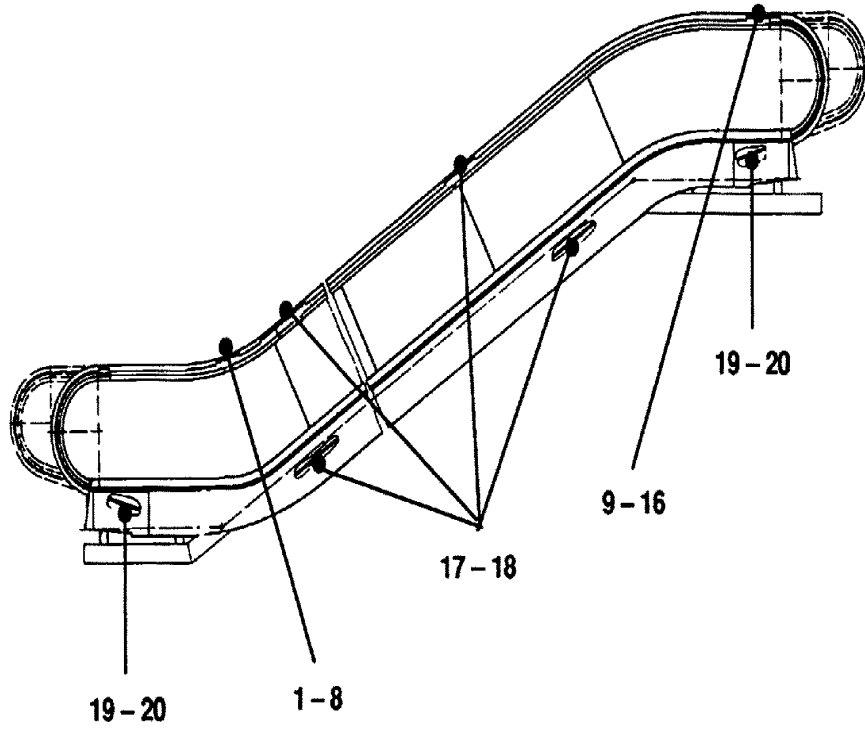

SPL 57-GO402ARB - Escalator 510 Balustrade Handrail Guide

Unpublished Work - © Otis Elevator Company. Any unauthorized reproduction, disclosure, or distribution of copies or content by any person of any portion of this work may be a violation of Copyright Law of the United States of America. All rights reserved.

November 1996

Page 1

SPL 57-GO402ARB - Escalator 510 Balustrade Handrail Guide

Page 2 - Escalator 510 Balustrade Handrail Guide

SPL 57-GO402ARB - Escalator 510 Balustrade Handrail Guide

Page 2 - Escalator 510 Balustrade Handrail Guide

VINTAGE G. 01				
REF. No.	PART No.	DESCRIPTION		
1	GO402ARC19	Handrail Guide	Lower Landing, 2 Flat Steps	510-M 30 degrees
2	GO402ARC27			510-S 30 degrees
3	GO402ARC31			510-S 27,3 degrees
4	GO402ARC35			510-S 35 degrees
5	GO402ARC20		Lower Landing, 3 Flat Steps	510-M 30 degrees
6	GO402ARC28			510-S 30 degrees
7	GO402ARC32			510S 23,3 degrees
8	GO402ARC36			510-S 35 degrees
9	GO402ARB19		Upper Landing, 2 Flat Steps	510-M 30 degrees
10	GO402ARB27			510-S 30 degrees
11	GO402ARB31			510-S 27,3 degrees
12	GO402ARB35			510-S 35 degrees
13	GO402ARB20		Upper Landing, 3 Flat Steps	510-M 30 degrees
14	GO402ARB28			510-S 30 degrees
15	GO402ARB32			510-S 27,3 degrees
16	GO402ARB36			510-S 35 degrees
17	1S-GO50YC GAA50AGJ1	Handrail Guide	6000 mm (cut to suit)	---
18	2S-GO50YC GAA50AGJ2	Handrail Guide	6000 mm (cut to suit)	---
19	GO385EV1	Handrail Guide		---
20	GO385DEV2	Handrail Guide		