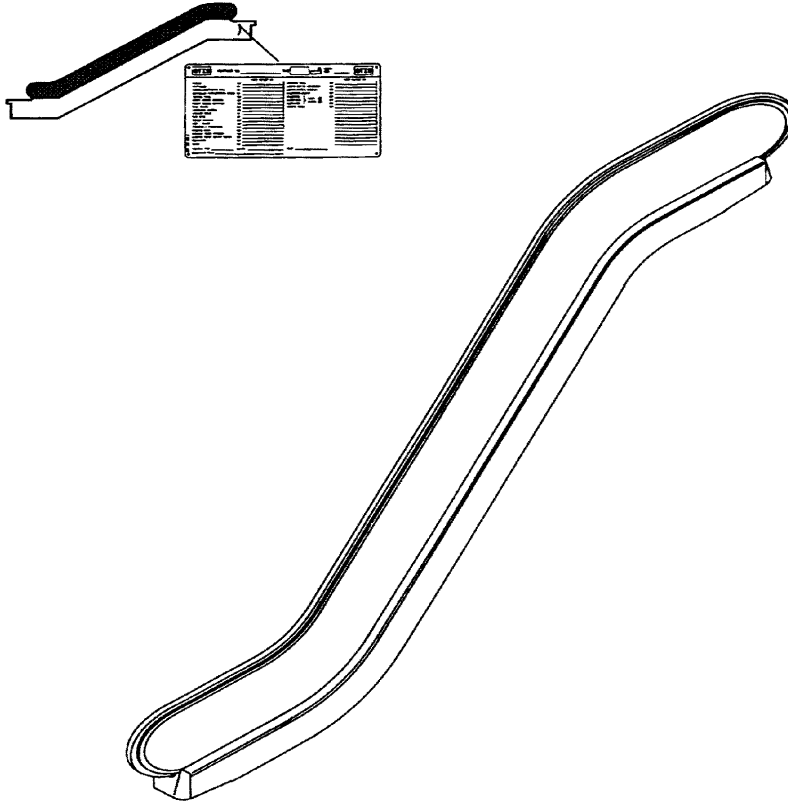

SPL 57-GO402ARB - Escalator 510 Balustrade Handrail Guide

Unpublished Work - © Otis Elevator Company. Any unauthorized reproduction, disclosure, or distribution of copies or content by any person of any portion of this work may be a violation of Copyright Law of the United States of America. All rights reserved.

November 1996

Page 1

SPL 57-GO402ARB - Escalator 510 Balustrade Handrail Guide

Page 2 - Escalator 510 Balustrade Handrail Guide

SPL 57-GO402ARB - Escalator 510 Balustrade Handrail Guide

Page 2 - Escalator 510 Balustrade Handrail Guide

VINTAGE G. 01				
REF. No.	PART No.	DESCRIPTION		
1	GO402ARC19	Handrail Guide	Lower Landing, 2 Flat Steps	510-M 30 degrees
2	GO402ARC27			510-S 30 degrees
3	GO402ARC31			510-S 27,3 degrees
4	GO402ARC35			510-S 35 degrees
5	GO402ARC20		Lower Landing, 3 Flat Steps	510-M 30 degrees
6	GO402ARC28			510-S 30 degrees
7	GO402ARC32			510S 23,3 degrees
8	GO402ARC36			510-S 35 degrees
9	GO402ARB19		Upper Landing, 2 Flat Steps	510-M 30 degrees
10	GO402ARB27			510-S 30 degrees
11	GO402ARB31			510-S 27,3 degrees
12	GO402ARB35			510-S 35 degrees
13	GO402ARB20		Upper Landing, 3 Flat Steps	510-M 30 degrees
14	GO402ARB28			510-S 30 degrees
15	GO402ARB32			510-S 27,3 degrees
16	GO402ARB36			510-S 35 degrees
17	1S-GO50YC GAA50AGJ1	Handrail Guide	6000 mm (cut to suit)	---
18	2S-GO50YC GAA50AGJ2	Handrail Guide	6000 mm (cut to suit)	---
19	GO385EV1	Handrail Guide		---
20	GO385DEV2	Handrail Guide		