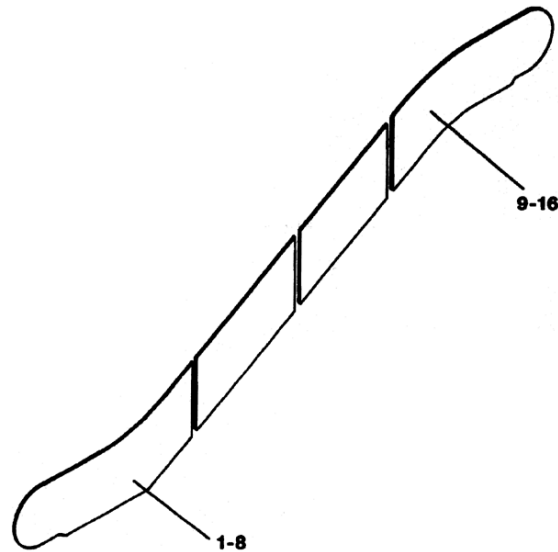

SPL 57-GO434BK - Arrangement "ANSI" Balustrade Glass-Panel Otis 510-S 30 Degrees

Unpublished Work - © Otis Elevator Company. Any unauthorized reproduction, disclosure, or distribution of copies or content by any person of any portion of this work may be a violation of Copyright Law of the United States of America. All rights reserved.

January 1990

Page 1

SPL 57-GO434BK - Arrangement "ANSI" Balustrade Glass-Panel Otis 510-S 30 Degrees

Page 2 - Balustrade Glass-Panel Otis 510-S 30 Degrees

Page 2 - Balustrade Glass-Panel Otis 510-S 30 Degrees

VINTAGE G.01				
REF. No.	PART No.	DESCRIPTION		
1	GO434BK9	Glass-panel clear	2 flat steps	lower landing
2	GO434BK10	Glass-panel smoked		
3	GO434BK11	Glass-panel green		
4	GO434BK12	Glass-panel bronze		
5	GO434BK13	Glass-panel clear	3 flat steps	
6	GO434BK14	Glass-panel smoked		
7	GO434BK15	Glass-panel green		
8	GO434BK16	Glass-panel bronze		
9	GO434BK1	Glass-panel clear	2 flat steps	upper landing
10	GO434BK2	Glass-panel smoked		
11	GO434BK3	Glass-panel green		
12	GO434BK4	Glass-panel bronze		
13	GO434BK5	Glass-panel clear	3 flat steps	
14	GO434BK6	Glass-panel smoked		
15	GO434BK7	Glass-panel green		
16	GO434BK8	Glass-panel bronze		