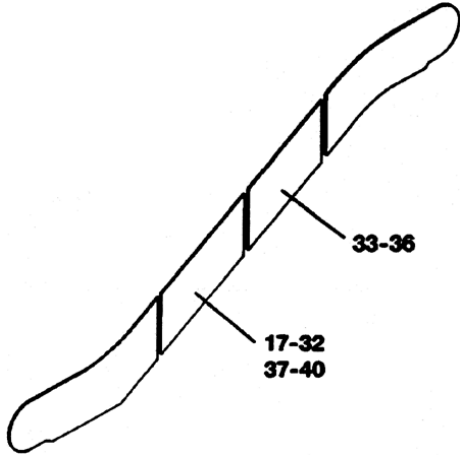

SPL 57-GO434BK - Arrangement "ANSI" Balustrade Glass-Panel Otis 510-S 30 Degrees

Unpublished Work - © Otis Elevator Company. Any unauthorized reproduction, disclosure, or distribution of copies or content by any person of any portion of this work may be a violation of Copyright Law of the United States of America. All rights reserved.

January 1990

Page 1

SPL 57-GO434BK - Arrangement "ANSI" Balustrade Glass-Panel Otis 510-S 30 Degrees

Page 2 - Balustrade Glass-Panel Otis 510-S 30 Degrees

Page 2 - Balustrade Glass-Panel Otis 510-S 30 Degrees

VINTAGE G.01				
REF. No.	PART No.	DESCRIPTION		
1	GO434BK9	Glass-panel clear	2 flat steps	lower landing
2	GO434BK10	Glass-panel smoked		
3	GO434BK11	Glass-panel green		
4	GO434BK12	Glass-panel bronze		
5	GO434BK13	Glass-panel clear	3 flat steps	
6	GO434BK14	Glass-panel smoked		
7	GO434BK15	Glass-panel green		
8	GO434BK16	Glass-panel bronze		
9	GO434BK1	Glass-panel clear	2 flat steps	upper landing
10	GO434BK2	Glass-panel smoked		
11	GO434BK3	Glass-panel green		
12	GO434BK4	Glass-panel bronze		
13	GO434BK5	Glass-panel clear	3 flat steps	
14	GO434BK6	Glass-panel smoked		
15	GO434BK7	Glass-panel green		
16	GO434BK8	Glass-panel bronze		