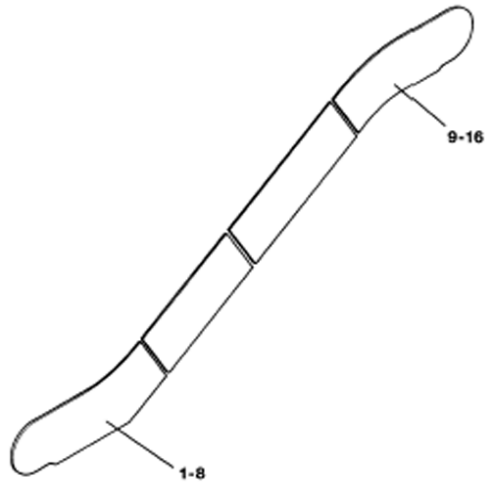

SPL 57-GO434BX - Escalator Balustrade Glass ANSI 510-S 30 Degree Glass Panels

Unpublished Work - © Otis Elevator Company. Any unauthorized reproduction, disclosure, or distribution of copies or content by any person of any portion of this work may be a violation of Copyright Law of the United States of America. All rights reserved.

January 1990

Page 1

SPL 57-GO434BX - Escalator Balustrade Glass ANSI 510-S 30 Degree Glass Panels

Page 2 - Balustrade Glass-Panel Otis 510-S 30 Degrees

Page 2 - Balustrade Glass-Panel Otis 510-S 30 Degrees

VINTAGE G.01				
REF. No.	PART No.	DESCRIPTION		
1	GO434BX9	Glass-panel clear	2 flat steps	lower landing
2	GO434BX10	Glass-panel smoked		
3	GO434BX11	Glass-panel green		
4	GO434BX12	Glass-panel bronze		
5	GO434BX13	Glass-panel clear	3 flat steps	
6	GO434BX14	Glass-panel smoked		
7	GO434BX15	Glass-panel green		
8	GO434BX16	Glass-panel bronze		
9	GO434BX1	Glass-panel clear	2 flat steps	upper landing
10	GO434BX2	Glass-panel smoked		
11	GO434BX3	Glass-panel green		
12	GO434BX4	Glass-panel bronze		
13	GO434BX5	Glass-panel clear	3 flat steps	
14	GO434BX6	Glass-panel smoked		
15	GO434BX7	Glass-panel green		
16	GO434BX8	Glass-panel bronze		