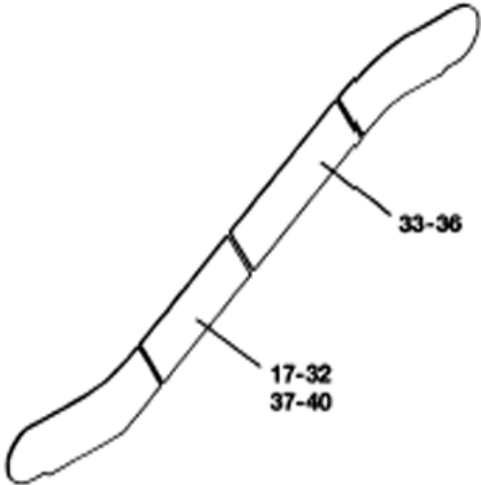

SPL 57-GO434BX - Escalator Balustrade Glass ANSI 510-S 30 Degree Glass Panels

Page 3 - Balustrade Glass-Panel Otis 510-S 30 Degrees

SPL 57-GO434BX - Escalator Balustrade Glass ANSI 510-S 30 Degree Glass Panels

Page 3 - Balustrade Glass-Panel Otis 510-S 30 Degrees

VINTAGE G.01				
REF. No.	PART No.	DESCRIPTION		
17	GO434BX25	Glass-panel 1200 mm	clear	incline section
18	GO434BX26	Glass-panel 1300 mm		
19	GO434BX27	Glass-panel 1400 mm		
20	GO434BX28	Glass-panel 1200 mm	smoked	
21	GO434BX29	Glass-panel 1300 mm		
22	GO434BX30	Glass-panel 1400 mm		
23	GO434BX31	Glass-panel 1200 mm	green	
24	GO434BX32	Glass-panel 1300 mm		
25	GO434BX33	Glass-panel 1400 mm		
26	GO434BX34	Glass-panel 1200 mm	bronze	
27	GO434BX35	Glass-panel 1300 mm		
28	GO434BX36	Glass-panel 1400 mm		
29	GO434BX-V1	Glass-panel variable	clear	
30	GO434BX-V2	Glass-panel variable	smoked	
31	GO434BX-V3	Glass-panel variable	green	
32	GO434BX-V4	Glass-panel variable	bronze	
33	GO434BX17	Glass-panel clear	1978,5 mm	
34	GO434BX18	Glass-panel smoked		
35	GO434BX19	Glass-panel green		
36	GO434BX20	Glass-panel bronze		
37	GO434BX21	Glass-panel clear	1448,5 mm	
38	GO434BX22	Glass-panel smoked		
39	GO434BX23	Glass-panel green		
40	GO434BX24	Glass-panel bronze