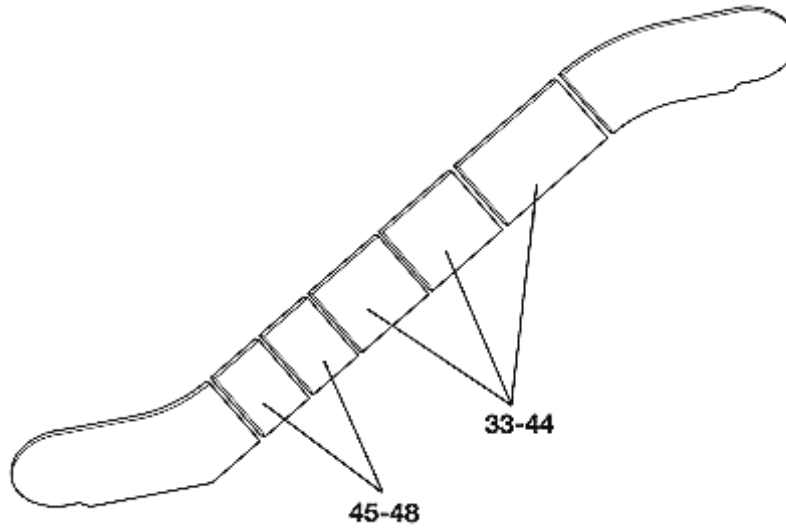

SPL 57-GO434D - Balustrade Glass-panel

Page 3

VINTAGE G.01				
REF. No.	PART OR ML	DESCRIPTION		
17	GO434D1	Glass-panel clear		
18	GO434D2	Glass-panel smoked	30°	
19	GO434D3	Glass-panel green		
20	GO434D4	Glass-panel bronze		lower landing
21	GO434D5	Glass-panel clear		
22	GO434D6	Glass-panel smoked	35°	
23	GO434D7	Glass-panel green		
24	GO434D8	Glass-panel bronze		
25	GO434D9	Glass-panel clear		
26	GO434D10	Glass-panel smoked	30°	
27	GO434D11	Glass-panel green		
28	GO434D12	Glass-panel bronze		
29	GO434D13	Glass-panel clear		upper landing
30	GO434D14	Glass-panel smoked	35°	
31	GO434D15	Glass-panel green		
32	GO434D16	Glass-panel bronze		

SPL 57-GO434D - Balustrade Glass-panel

Page 4

VINTAGE G.01				
REF. No.	PART OR ML	DESCRIPTION		
33	GO434A45	Glass-panel 1200 mm		
34	GO434A46	Glass-panel 1300 mm	clear	
35	GO434A47	Glass-panel 1400 mm		
36	GO434A48	Glass-panel 1200 mm		
37	GO434A49	Glass-panel 1300 mm	smoked	
38	GO434A50	Glass-panel 1400 mm		
39	GO434A51	Glass-panel 1200 mm		
40	GO434A52	Glass-panel 1300 mm	green	inclined
41	GO434A53	Glass-panel 1400 mm		section
42	GO434A54	Glass-panel 1200 mm		
43	GO434A55	Glass-panel 1300 mm	bronze	
44	GO434A56	Glass-panel 1400 mm		
45	GO434A-V1	Glass-panel variable	clear	
46	GO434A-V2	Glass-panel variable	smoked	
47	GO434A-V3	Glass-panel variable	green	
48	GO434A-V4	Glass-panel variable	bronze	