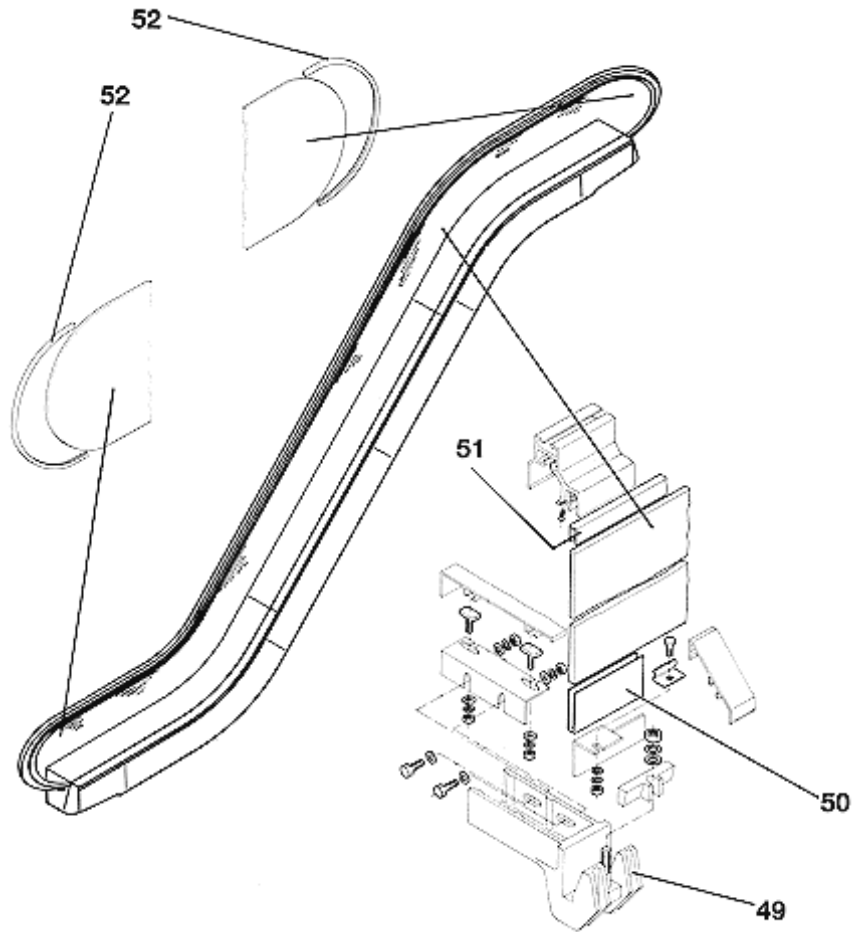

SPL 57-GO434D - Balustrade Glass-panel

Page 4

VINTAGE G.01				
REF. No.	PART OR ML	DESCRIPTION		
33	GO434A45	Glass-panel 1200 mm		
34	GO434A46	Glass-panel 1300 mm	clear	
35	GO434A47	Glass-panel 1400 mm		
36	GO434A48	Glass-panel 1200 mm		
37	GO434A49	Glass-panel 1300 mm	smoked	
38	GO434A50	Glass-panel 1400 mm		
39	GO434A51	Glass-panel 1200 mm		
40	GO434A52	Glass-panel 1300 mm	green	inclined
41	GO434A53	Glass-panel 1400 mm		section
42	GO434A54	Glass-panel 1200 mm		
43	GO434A55	Glass-panel 1300 mm	bronze	
44	GO434A56	Glass-panel 1400 mm		
45	GO434A-V1	Glass-panel variable	clear	
46	GO434A-V2	Glass-panel variable	smoked	
47	GO434A-V3	Glass-panel variable	green	
48	GO434A-V4	Glass-panel variable	bronze	

SPL 57-GO434D - Balustrade Glass-panel

Page 5 - BALUSTRADE FASTENING PARTS

VINTAGE G.01		
REF. No.	PART OR ML	DESCRIPTION
49	GO339OF1	Glassholder
50	2S-GO50KR80	Glassmountingstrip
51	1S-GO50TW1000	Glassmountingstrip
52	1S-GO50TV	Glassmountingstrip