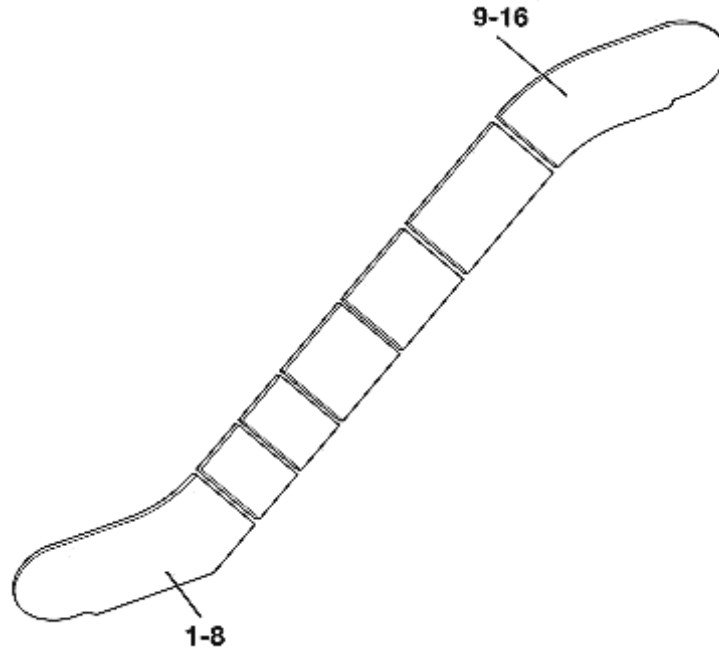

SPL 57-GO434D - Balustrade Glass-panel

Unpublished Work - © Otis Elevator Company. Any unauthorized reproduction, disclosure, or distribution of copies or content by any person of any portion of this work may be a violation of Copyright Law of the United States of America. All rights reserved.

OTIS 506
January 1989

Page 1

SPL 57-GO434D - Balustrade Glass-panel

Page 2

VINTAGE G.01				
REF. No.	PART OR ML	DESCRIPTION		
1	GO434A1	Glass-panel clear		
2	GO434A2	Glass-panel smoked	30°	
3	GO434A3	Glass-panel green		
4	GO434A4	Glass-panel bronze		lower landing
5	GO434A5	Glass-panel clear		
6	GO434A6	Glass-panel smoked	35°	
7	GO434A7	Glass-panel green		
8	GO434A8	Glass-panel bronze		
9	GO434A9	Glass-panel clear		
10	GO434A10	Glass-panel smoked	30°	
11	GO434A11	Glass-panel green		
12	GO434A12	Glass-panel bronze		upper landing
13	GO434A13	Glass-panel clear		
14	GO434A14	Glass-panel smoked	35°	
15	GO434A15	Glass-panel green		
16	GO434A16	Glass-panel bronze		

SPL 57-GO434D - Balustrade Glass-panel

Page 4

VINTAGE G.01				
REF. No.	PART OR ML	DESCRIPTION		
33	GO434A45	Glass-panel 1200 mm		
34	GO434A46	Glass-panel 1300 mm	clear	
35	GO434A47	Glass-panel 1400 mm		
36	GO434A48	Glass-panel 1200 mm		
37	GO434A49	Glass-panel 1300 mm	smoked	
38	GO434A50	Glass-panel 1400 mm		
39	GO434A51	Glass-panel 1200 mm		
40	GO434A52	Glass-panel 1300 mm	green	inclined
41	GO434A53	Glass-panel 1400 mm		section
42	GO434A54	Glass-panel 1200 mm		
43	GO434A55	Glass-panel 1300 mm	bronze	
44	GO434A56	Glass-panel 1400 mm		
45	GO434A-V1	Glass-panel variable	clear	
46	GO434A-V2	Glass-panel variable	smoked	
47	GO434A-V3	Glass-panel variable	green	
48	GO434A-V4	Glass-panel variable	bronze	