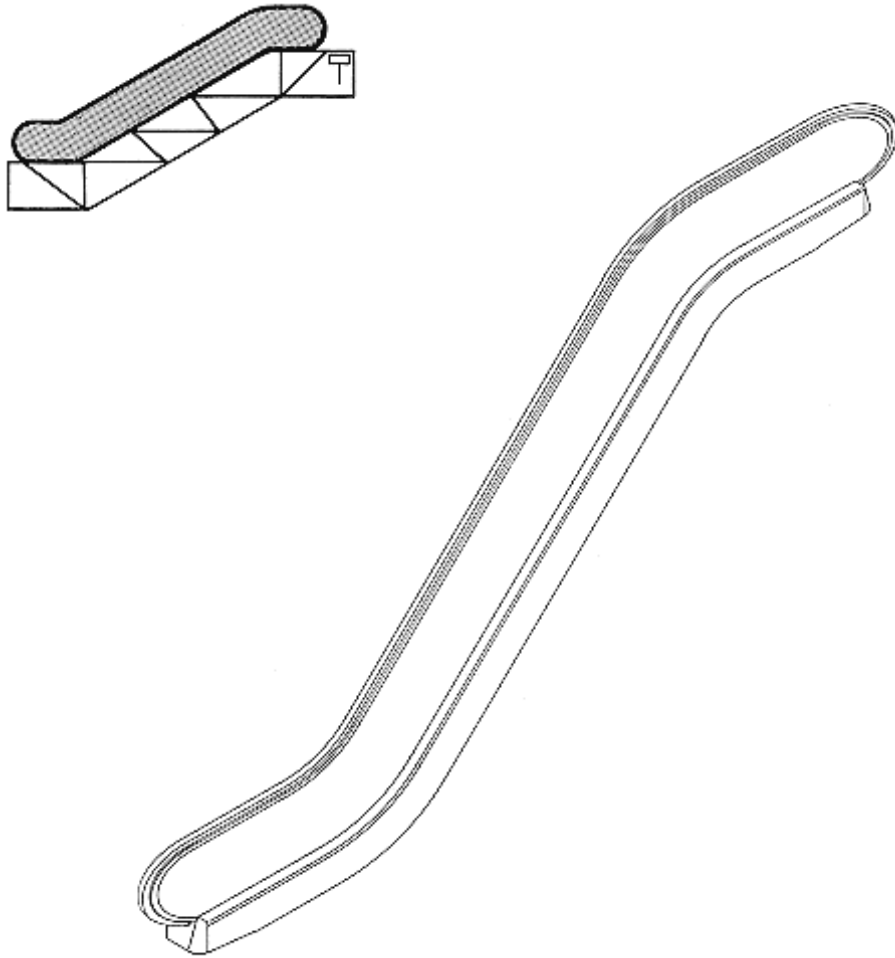

SPL 57-GO434D - Balustrade Glass-panel

Unpublished Work - © Otis Elevator Company. Any unauthorized reproduction, disclosure, or distribution of copies or content by any person of any portion of this work may be a violation of Copyright Law of the United States of America. All rights reserved.

OTIS 506
January 1989

Page 1

SPL 57-GO434D - Balustrade Glass-panel

Page 2

VINTAGE G.01				
REF. No.	PART OR ML	DESCRIPTION		
1	GO434A1	Glass-panel clear		
2	GO434A2	Glass-panel smoked	30°	
3	GO434A3	Glass-panel green		
4	GO434A4	Glass-panel bronze		lower landing
5	GO434A5	Glass-panel clear		
6	GO434A6	Glass-panel smoked	35°	
7	GO434A7	Glass-panel green		
8	GO434A8	Glass-panel bronze		
9	GO434A9	Glass-panel clear		
10	GO434A10	Glass-panel smoked	30°	
11	GO434A11	Glass-panel green		
12	GO434A12	Glass-panel bronze		upper landing
13	GO434A13	Glass-panel clear		
14	GO434A14	Glass-panel smoked	35°	
15	GO434A15	Glass-panel green		
16	GO434A16	Glass-panel bronze		

SPL 57-GO434D - Balustrade Glass-panel

Page 4

VINTAGE G.01				
REF. No.	PART OR ML	DESCRIPTION		
33	GO434A45	Glass-panel 1200 mm		
34	GO434A46	Glass-panel 1300 mm	clear	
35	GO434A47	Glass-panel 1400 mm		
36	GO434A48	Glass-panel 1200 mm		
37	GO434A49	Glass-panel 1300 mm	smoked	
38	GO434A50	Glass-panel 1400 mm		
39	GO434A51	Glass-panel 1200 mm		
40	GO434A52	Glass-panel 1300 mm	green	inclined
41	GO434A53	Glass-panel 1400 mm		section
42	GO434A54	Glass-panel 1200 mm		
43	GO434A55	Glass-panel 1300 mm	bronze	
44	GO434A56	Glass-panel 1400 mm		
45	GO434A-V1	Glass-panel variable	clear	
46	GO434A-V2	Glass-panel variable	smoked	
47	GO434A-V3	Glass-panel variable	green	
48	GO434A-V4	Glass-panel variable	bronze	