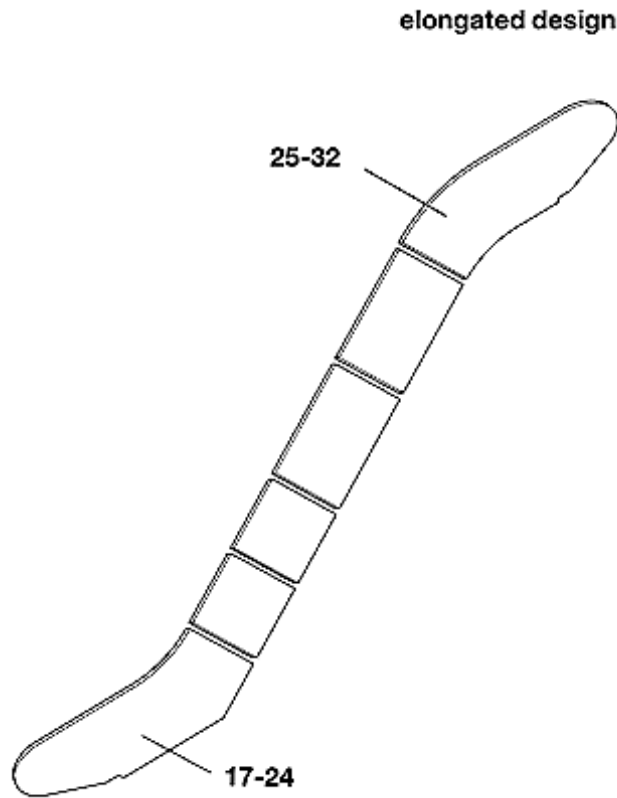

SPL 57-GO434D - Balustrade Glass-panel

Page 3

VINTAGE G.01				
REF. No.	PART OR ML	DESCRIPTION		
17	GO434D1	Glass-panel clear		
18	GO434D2	Glass-panel smoked	30°	
19	GO434D3	Glass-panel green		
20	GO434D4	Glass-panel bronze		lower landing
21	GO434D5	Glass-panel clear		
22	GO434D6	Glass-panel smoked	35°	
23	GO434D7	Glass-panel green		
24	GO434D8	Glass-panel bronze		
25	GO434D9	Glass-panel clear		
26	GO434D10	Glass-panel smoked	30°	
27	GO434D11	Glass-panel green		
28	GO434D12	Glass-panel bronze		
29	GO434D13	Glass-panel clear		upper landing
30	GO434D14	Glass-panel smoked	35°	
31	GO434D15	Glass-panel green		
32	GO434D16	Glass-panel bronze