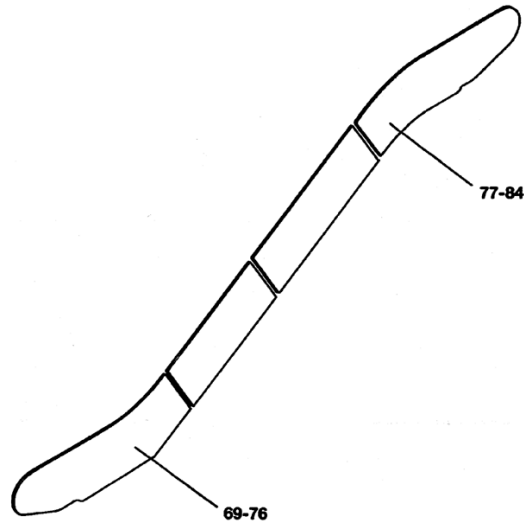

SPL 57-GO9703CX - Escalator Balustrade Glass 506 ANSI-Glass Panels

Page 6 - Balustrade Glass-Panel Otis 506 30 Degrees

Page 6 - Balustrade Glass-Panel Otis 506 30 Degrees

VINTAGE G.01				
REF. No.	PART No.	DESCRIPTION		
69	GO434BY69	Glass-panel clear	2 flat steps	lower landing
70	GO434BY70	Glass-panel smoked		
71	GO434BY71	Glass-panel green		
72	GO434BY72	Glass-panel bronze		
73	GO434BY73	Glass-panel clear	3 flat steps	
74	GO434BY74	Glass-panel smoked		
75	GO434BY75	Glass-panel green		
76	GO434BY76	Glass-panel bronze		
77	GO434BY77	Glass-panel clear	2 flat steps	upper landing
78	GO434BY78	Glass-panel smoked		
79	GO434BY79	Glass-panel green		
80	GO434BY80	Glass-panel bronze		
81	GO434BY81	Glass-panel clear	3 flat steps	
82	GO434BY82	Glass-panel smoked		
83	GO434BY83	Glass-panel green		
84	GO434BY84	Glass-panel bronze