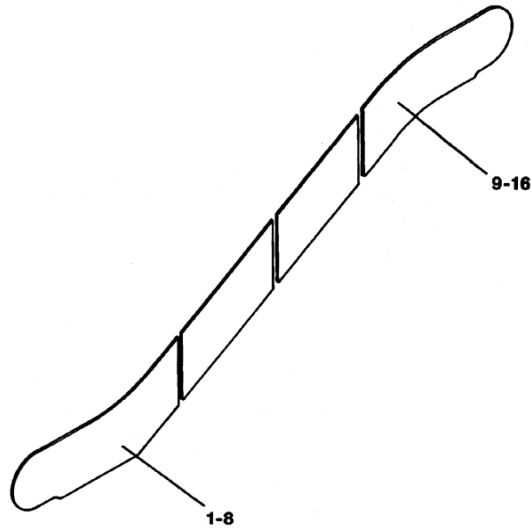

SPL 57-GO9703CX - Escalator Balustrade Glass 506 ANSI-Glass Panels

Unpublished Work - © Otis Elevator Company. Any unauthorized reproduction, disclosure, or distribution of copies or content by any person of any portion of this work may be a violation of Copyright Law of the United States of America. All rights reserved.

January 1990

Page 1

SPL 57-GO9703CX - Escalator Balustrade Glass 506 ANSI-Glass Panels

Page 2 - Balustrade Glass-Panel Otis 506 30 Degrees

Page 2 - Balustrade Glass-Panel Otis 506 30 Degrees

VINTAGE G.01				
REF. No.	PART No.	DESCRIPTION		
1	GO434BY1	Glass-panel clear	2 flat steps	lower landing
2	GO434BY2	Glass-panel smoked		
3	GO434BY3	Glass-panel green		
4	GO434BY4	Glass-panel bronze		
5	GO434BY5	Glass-panel clear	3 flat steps	
6	GO434BY6	Glass-panel smoked		
7	GO434BY7	Glass-panel green		
8	GO434BY8	Glass-panel bronze		
9	GO434BY9	Glass-panel clear	2 flat steps	upper landing
10	GO434BY10	Glass-panel smoked		
11	GO434BY11	Glass-panel green		
12	GO434BY12	Glass-panel bronze		
13	GO434BY13	Glass-panel clear	3 flat steps	
14	GO434BY14	Glass-panel smoked		
15	GO434BY15	Glass-panel green		
16	GO434BY16	Glass-panel bronze		