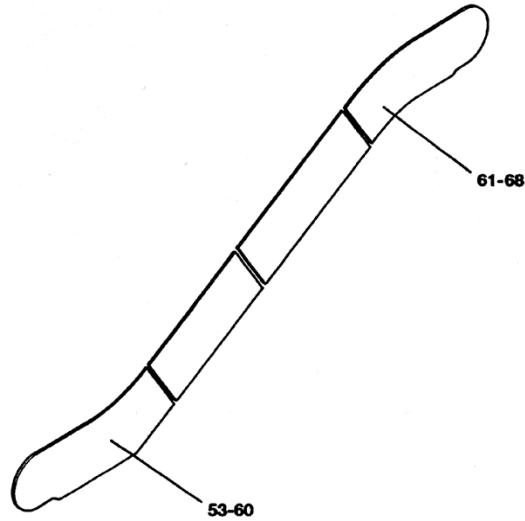

SPL 57-GO9703CX - Escalator Balustrade Glass 506 ANSI-Glass Panels

Page 5 - Balustrade Glass-Panel Otis 506 30 Degrees

Page 5 - Balustrade Glass-Panel Otis 506 30 Degrees

VINTAGE G.01				
REF. No.	PART No.	DESCRIPTION		
53	GO434BY53	Glass-panel clear	2 flat steps	lower landing
54	GO434BY54	Glass-panel smoked		
55	GO434BY55	Glass-panel green		
56	GO434BY56	Glass-panel bronze		
57	GO434BY57	Glass-panel clear	3 flat steps	
58	GO434BY58	Glass-panel smoked		
59	GO434BY59	Glass-panel green		
60	GO434BY60	Glass-panel bronze		
61	GO434BY61	Glass-panel clear	2 flat steps	upper landing
62	GO434BY62	Glass-panel smoked		
63	GO434BY63	Glass-panel green		
64	GO434BY64	Glass-panel bronze		
65	GO434BY65	Glass-panel clear	3 flat steps	
66	GO434BY66	Glass-panel smoked		
67	GO434BY67	Glass-panel green		
68	GO434BY68	Glass-panel bronze