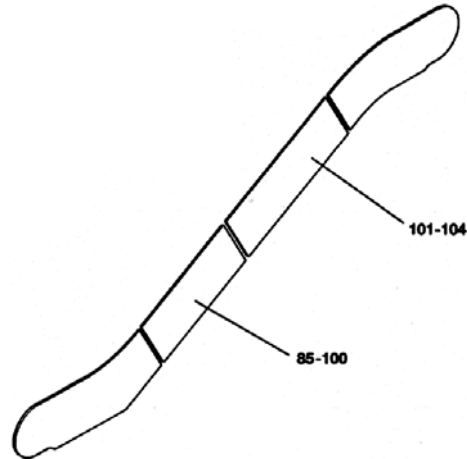

SPL 57-GO9703CX - Escalator Balustrade Glass 506 ANSI-Glass Panels

Page 6 - Balustrade Glass-Panel Otis 506 30 Degrees

Page 6 - Balustrade Glass-Panel Otis 506 30 Degrees

VINTAGE G.01				
REF. No.	PART No.	DESCRIPTION		
69	GO434BY69	Glass-panel clear	2 flat steps	lower landing
70	GO434BY70	Glass-panel smoked		
71	GO434BY71	Glass-panel green		
72	GO434BY72	Glass-panel bronze		
73	GO434BY73	Glass-panel clear	3 flat steps	
74	GO434BY74	Glass-panel smoked		
75	GO434BY75	Glass-panel green		
76	GO434BY76	Glass-panel bronze		
77	GO434BY77	Glass-panel clear	2 flat steps	upper landing
78	GO434BY78	Glass-panel smoked		
79	GO434BY79	Glass-panel green		
80	GO434BY80	Glass-panel bronze		
81	GO434BY81	Glass-panel clear	3 flat steps	
82	GO434BY82	Glass-panel smoked		
83	GO434BY83	Glass-panel green		
84	GO434BY84	Glass-panel bronze		

SPL 57-GO9703CX - Escalator Balustrade Glass 506 ANSI-Glass Panels

Page 7 - Balustrade Glass-Panel Otis 506 30 Degrees

Page 7 - Balustrade Glass-Panel Otis 506 30 Degrees

VINTAGE G.01				
REF. No.	PART No.	DESCRIPTION		
85	GO434BY85	Glass-panel 1200 mm	clear	incline selection
86	GO434BY86	Glass-panel 1300 mm		
87	GO434BY87	Glass-panel 1400 mm		
88	GO434BY88	Glass-panel 1580 mm		
89	GO434BY90	Glass-panel 1200 mm	smoked	
90	GO434BY91	Glass-panel 1300 mm		
91	GO434BY92	Glass-panel 1400 mm		
92	GO434BY93	Glass-panel 1580 mm		
93	GO434BY95	Glass-panel 1200 mm	green	
94	GO434BY96	Glass-panel 1300 mm		
95	GO434BY97	Glass-panel 1400 mm		
96	GO434BY98	Glass-panel 1580 mm		
97	GO434BY100	Glass-panel 1200 mm	bronze	
98	GO434BY101	Glass-panel 1300 mm		
99	GO434BY102	Glass-panel 1400 mm		
100	GO434BY103	Glass-panel 1580 mm		
101	GO434BY-V5	Glass-panel variable	clear	
102	GO434BY-V6	Glass-panel variable	smoked	
103	GO434BY-V7	Glass-panel variable	green	
104	GO434BY-V8	Glass-panel variable	bronze	