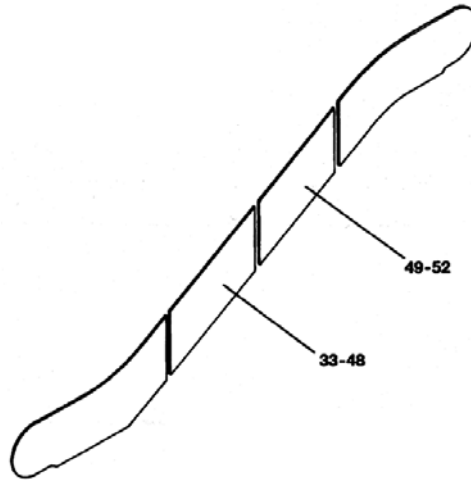

SPL 57-GO9703CX - Escalator Balustrade Glass 506 ANSI-Glass Panels

Page 3 - Balustrade Glass-Panel Otis 506 30 Degrees

Page 3 - Balustrade Glass-Panel Otis 506 30 Degrees

VINTAGE G.01		DESCRIPTION		
REF. No.	PART No.			
17	GO434BY17	Glass-panel clear	2 flat steps	lower landing
18	GO434BY18	Glass-panel smoked		
19	GO434BY19	Glass-panel green		
20	GO434BY20	Glass-panel bronze		
21	GO434BY21	Glass-panel clear	3 flat steps	lower landing
22	GO434BY22	Glass-panel smoked		
23	GO434BY23	Glass-panel green		
24	GO434BY24	Glass-panel bronze		
25	GO434BY25	Glass-panel clear	2 flat steps	upper landing
26	GO434BY26	Glass-panel smoked		
27	GO434BY27	Glass-panel green		
28	GO434BY28	Glass-panel bronze		
29	GO434BY29	Glass-panel clear	3 flat steps	upper landing
30	GO434BY30	Glass-panel smoked		
31	GO434BY31	Glass-panel green		
32	GO434BY32	Glass-panel bronze		

SPL 57-GO9703CX - Escalator Balustrade Glass 506 ANSI-Glass Panels

Page 4 - Balustrade Glass-Panel Otis 506 30 Degrees

Page 4 - Balustrade Glass-Panel Otis 506 30 Degrees

VINTAGE G.01				
REF. No.	PART No.	DESCRIPTION		
33	GO4343BY33	Glass-panel 1200 mm	clear	inclined section
34	GO4343BY34	Glass-panel 1300 mm		
35	GO4343BY35	Glass-panel 1400 mm		
36	GO4343BY36	Glass-panel 1580 mm		
37	GO4343BY38	Glass-panel 1200 mm	smoked	
38	GO4343BY39	Glass-panel 1300 mm		
39	GO4343BY40	Glass-panel 1400 mm		
40	GO4343BY41	Glass-panel 1580 mm		
41	GO4343BY43	Glass-panel 1200 mm	green	
42	GO4343BY44	Glass-panel 1300 mm		
43	GO4343BY45	Glass-panel 1400 mm		
44	GO4343BY46	Glass-panel 1580 mm		
45	GO4343BY48	Glass-panel 1200 mm	bronze	
46	GO4343BY49	Glass-panel 1300 mm		
47	GO4343BY50	Glass-panel 1400 mm		
48	GO4343BY51	Glass-panel 1580 mm		
49	GO4343BY-V1	Glass-panel variable	clear	
50	GO4343BY-V2	Glass-panel variable	smoked	
51	GO4343BY-V3	Glass-panel variable	green	
52	GO4343BY-V4	Glass-panel variable	bronze	