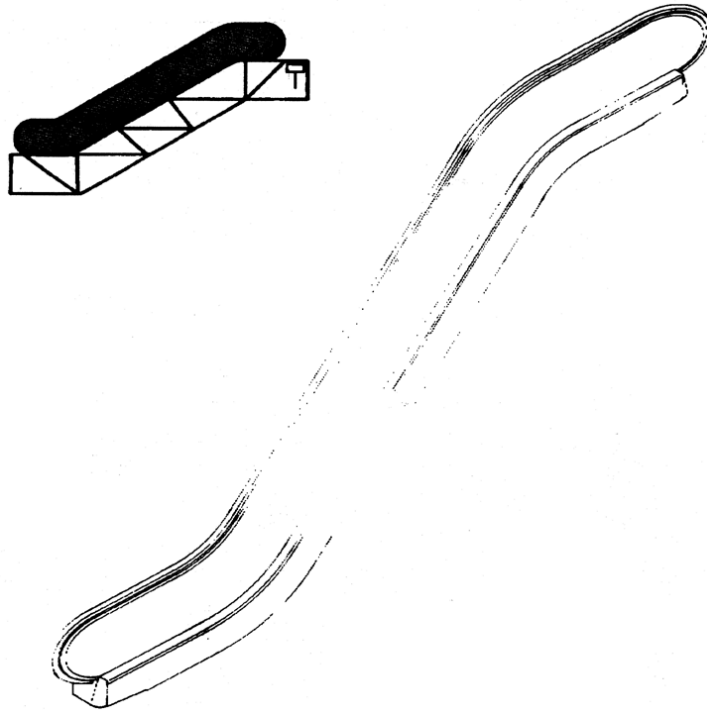

SPL 57-GO9703CX - Escalator Balustrade Glass 506 ANSI-Glass Panels

Unpublished Work - © Otis Elevator Company. Any unauthorized reproduction, disclosure, or distribution of copies or content by any person of any portion of this work may be a violation of Copyright Law of the United States of America. All rights reserved.

January 1990

Page 1

SPL 57-GO9703CX - Escalator Balustrade Glass 506 ANSI-Glass Panels

Page 2 - Balustrade Glass-Panel Otis 506 30 Degrees

Page 2 - Balustrade Glass-Panel Otis 506 30 Degrees

VINTAGE G.01				
REF. No.	PART No.	DESCRIPTION		
1	GO434BY1	Glass-panel clear	2 flat steps	lower landing
2	GO434BY2	Glass-panel smoked		
3	GO434BY3	Glass-panel green		
4	GO434BY4	Glass-panel bronze		
5	GO434BY5	Glass-panel clear	3 flat steps	
6	GO434BY6	Glass-panel smoked		
7	GO434BY7	Glass-panel green		
8	GO434BY8	Glass-panel bronze		
9	GO434BY9	Glass-panel clear	2 flat steps	upper landing
10	GO434BY10	Glass-panel smoked		
11	GO434BY11	Glass-panel green		
12	GO434BY12	Glass-panel bronze		
13	GO434BY13	Glass-panel clear	3 flat steps	
14	GO434BY14	Glass-panel smoked		
15	GO434BY15	Glass-panel green		
16	GO434BY16	Glass-panel bronze		