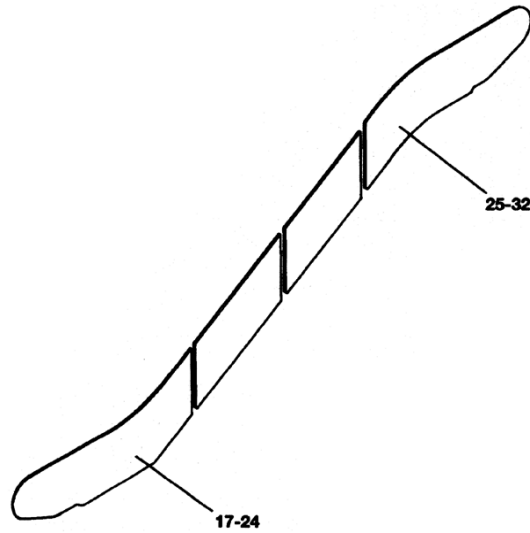

January 1990

Page 1

SPL 57-GO9703CX - Escalator Balustrade Glass 506 ANSI-Glass Panels

Page 2 - Balustrade Glass-Panel Otis 506 30 Degrees

Page 2 - Balustrade Glass-Panel Otis 506 30 Degrees

VINTAGE G.01				
REF. No.	PART No.	DESCRIPTION		
1	GO434BY1	Glass-panel clear	2 flat steps	lower landing
2	GO434BY2	Glass-panel smoked		
3	GO434BY3	Glass-panel green		
4	GO434BY4	Glass-panel bronze		
5	GO434BY5	Glass-panel clear	3 flat steps	
6	GO434BY6	Glass-panel smoked		
7	GO434BY7	Glass-panel green		
8	GO434BY8	Glass-panel bronze		
9	GO434BY9	Glass-panel clear	2 flat steps	upper landing
10	GO434BY10	Glass-panel smoked		
11	GO434BY11	Glass-panel green		
12	GO434BY12	Glass-panel bronze		
13	GO434BY13	Glass-panel clear	3 flat steps	
14	GO434BY14	Glass-panel smoked		
15	GO434BY15	Glass-panel green		
16	GO434BY16	Glass-panel bronze		

SPL 57-GO9703CX - Escalator Balustrade Glass 506 ANSI-Glass Panels

Page 3 - Balustrade Glass-Panel Otis 506 30 Degrees

Page 3 - Balustrade Glass-Panel Otis 506 30 Degrees

VINTAGE G.01		DESCRIPTION		
REF. No.	PART No.			
17	GO434BY17	Glass-panel clear	2 flat steps	lower landing
18	GO434BY18	Glass-panel smoked		
19	GO434BY19	Glass-panel green		
20	GO434BY20	Glass-panel bronze		
21	GO434BY21	Glass-panel clear	3 flat steps	lower landing
22	GO434BY22	Glass-panel smoked		
23	GO434BY23	Glass-panel green		
24	GO434BY24	Glass-panel bronze		
25	GO434BY25	Glass-panel clear	2 flat steps	upper landing
26	GO434BY26	Glass-panel smoked		
27	GO434BY27	Glass-panel green		
28	GO434BY28	Glass-panel bronze		
29	GO434BY29	Glass-panel clear	3 flat steps	upper landing
30	GO434BY30	Glass-panel smoked		
31	GO434BY31	Glass-panel green		
32	GO434BY32	Glass-panel bronze		