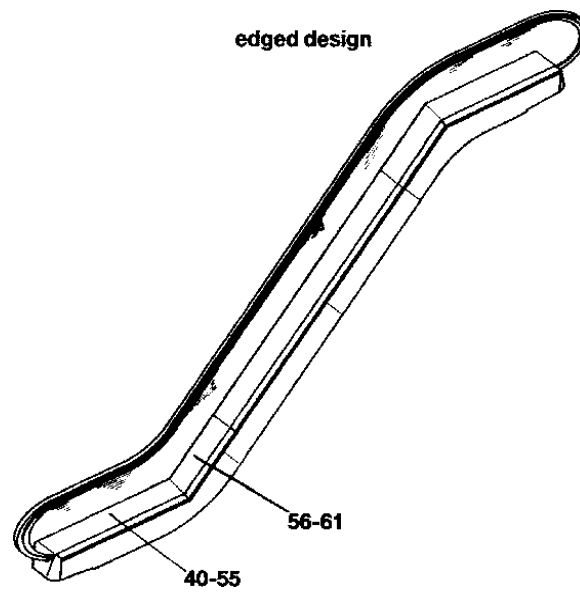

Page 6 - Balustrade Otis 510, Outerdecking Profile, ALU

SPL 57-GO9704CC - Escalator Balustrade, Glass, 510, Aluminum

Page 6 - Balustrade Otis 510, Outerdecking Profile, ALU

VINTAGE G. 01								
REF. No.	PART No.	DESCRIPTION						
40	GO402ASJ5	Outerdecking Profile	LH	2	510-M 30 Degrees	Lower Landing, Edged Design	ALU	
41	GO402ASJ6		RH	Flat Steps				
42	GO402ASJ7		LH	3				
43	GO402ASJ8		RH	Flat Steps				
44	GO402ASJ9		LH	2	510-S 30 Degrees			
45	GO402ASJ10		RH	Flat Steps				
46	GO402ASJ11		LH	3				
47	GO402ASJ12		RH	Flat Steps				
48	GO402ASJ13		LH	2	510-S 27.3 Degrees			
49	GO402ASJ14		RH	Flat Steps				
50	GO402ASJ15		LH	3				
51	GO402ASJ16		RH	Flat Steps				
52	GO402ASJ17		LH	2	510-S 35 Degrees			
53	GO402ASJ18		RH	Flat Steps				
54	GO402ASJ19		LH	3				
55	GO402ASJ20		RH	Flat Steps				
56	GO402ARJ5		LH	---	510-S 30 Degrees			Lower Landing, Inclined
57	GO402ARJ6		RH					
58	GO402ARJ7		LH		510-S 27.3 Degrees			
59	GO402ARJ8		RH					
60	GO402ARJ9	LH	510-S 35 Degrees					
61	GO402ARJ10	RH