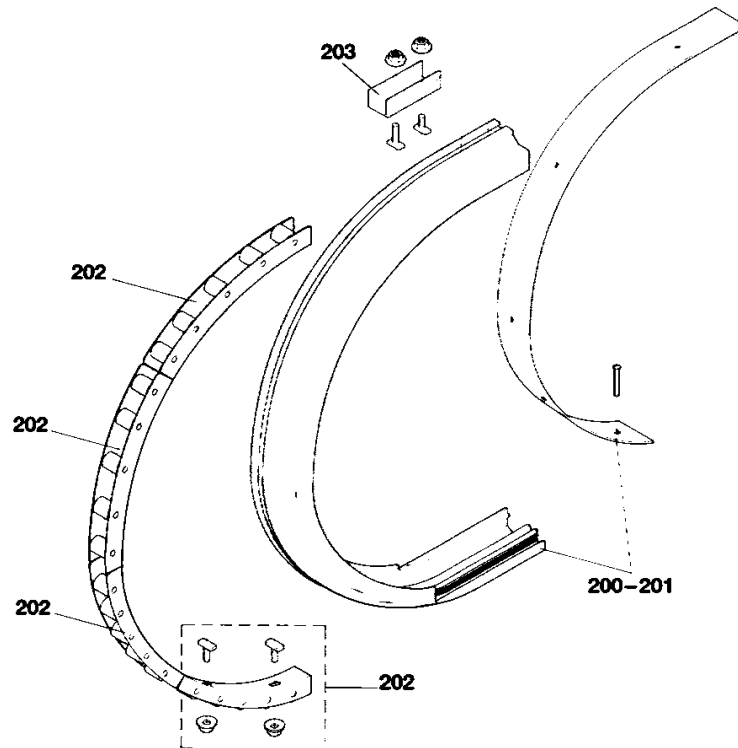

Page 16 - Balustrade Otis 510, Normal Newel, ALU

Page 16 - Balustrade Otis 510, Normal Newel, ALU

VINTAGE G. 01		
REF. No.	PART No.	DESCRIPTION
200	GO402ARA1	Circular Ring Segment, LH
201	GO402ARA2	Circular Ring Segment, RH
202	GO2215P1	Roller Supporting Moulding
203	GO402AEY3	Moulding