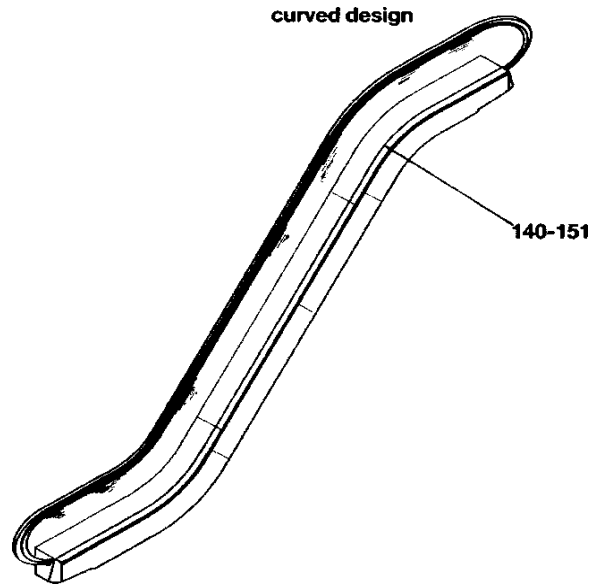

Page 11 - Balustrade Otis 510, Innerdecking Profile, ALU

Page 11 - Balustrade Otis 510, Innerdecking Profile, ALU

VINTAGE G. 01							
REF. No.	PART No.	DESCRIPTION					
140	GO402ASH7	Innerdecking Profile	LH	2	510-M	Upper Landing, Curved Design	ALU
141	GO402ASH8		RH	Flat Steps	30		
142	GO402ASH9		LH	3	Degrees		
143	GO402ASH10		RH	Flat Steps			
144	GO402ASH13		LH	2	510-S		
145	GO402ASH14		RH	Flat Steps	30		
146	GO402ASH15		LH	3	Degrees		
147	GO402ASH16		RH	Flat Steps			
148	GO402ASH19		LH	2	510-S		
149	GO402ASH20		RH	Flat Steps	27.3		
150	GO402ASH21		LH	3	Degrees		
151	GO402ASH22		RH	Flat Steps