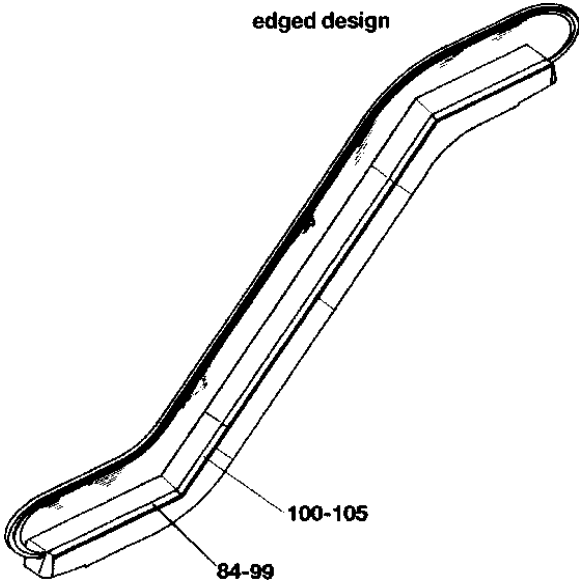

Page 8 - Balustrade Otis 510, Innerdecking Profile, ALU

SPL 57-GO9704CC - Escalator Balustrade, Glass, 510, Aluminum

Page 8 - Balustrade Otis 510, Innerdecking Profile, ALU

VINTAGE G. 01								
REF. No.	PART No.	DESCRIPTION						
84	GO402ASE5	Innerdecking Profile	LH	2	510-M	Lower Landing, Edged Design	ALU	
85	GO402ASE6		RH	Flat Steps	30			
86	GO402ASE7		LH	3	Degrees			
87	GO402ASE8		RH	Flat Steps				
88	GO402ASE9		LH	2	510-S			
89	GO402ASE10		RH	Flat Steps	30			
90	GO402ASE11		LH	3	Degrees			
91	GO402ASE12		RH	Flat Steps				
92	GO402ASE13		LH	2	510-S			
93	GO402ASE14		RH	Flat Steps	27.3			
94	GO402ASE15		LH	3	Degrees			
95	GO402ASE16		RH	Flat Steps				
96	GO402ASE17		LH	2	510-S			
97	GO402ASE18		RH	Flat Steps	35			
98	GO402ASE19		LH	3	Degrees			
99	GO402ASE20		RH	Flat Steps				
100	GO402ARE5		LH	---	510-S			Lower Landing, Inclined
101	GO402ARE6		RH		30 Degrees			
102	GO402ARE7		LH		510-S			
103	GO402ARE8		RH		27.3 Degrees			
104	GO402ARE9	LH	510-S					
105	GO402ARE10	RH	35 Degrees