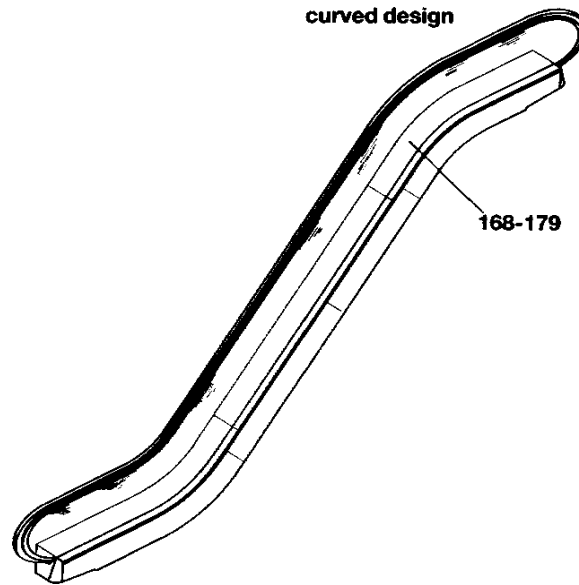

Page 11 - Balustrade Otis 510, Innerdecking Profile, ALU

Page 11 - Balustrade Otis 510, Innerdecking Profile, ALU

VINTAGE G. 01							
REF. No.	PART No.	DESCRIPTION					
140	GO402ASH7	Innerdecking Profile	LH	2	510-M	Upper Landing, Curved Design	ALU
141	GO402ASH8		RH	Flat Steps	30		
142	GO402ASH9		LH	3	Degrees		
143	GO402ASH10		RH	Flat Steps			
144	GO402ASH13		LH	2	510-S		
145	GO402ASH14		RH	Flat Steps	30		
146	GO402ASH15		LH	3	Degrees		
147	GO402ASH16		RH	Flat Steps			
148	GO402ASH19		LH	2	510-S		
149	GO402ASH20		RH	Flat Steps	27.3		
150	GO402ASH21		LH	3	Degrees		
151	GO402ASH22		RH	Flat Steps			

Page 12 - Balustrade Otis 510, Innerdecking Profile, ALU

Page 12 - Balustrade Otis 510, Innerdecking Profile, ALU

VINTAGE G. 01						
REF. No.	PART No.	DESCRIPTION				
152	GO402APX5	Innerdecking Profile	LH	L = 5800 mm	Edged and Curved Design, Inclined Section	ALU
153	GO402APX6		RH			
154	GO402APX7		LH	L = 2900 mm		
155	GO402APX8		RH			
156	GO402APX-V13		LH	L = 1-1000 mm		
157	GO402APX-V14		RH			
158	GO402APX-V15		LH	L = 1001-2000 mm		
159	GO402APX-V16		RH			
160	GO402APX-V17		LH	L = 2001-3000 mm		
161	GO402APX-V18		RH			
162	GO402APX-V19		LH	L = 3001-4000 mm		
163	GO402APX-V20		RH			
164	GO402APX-V21		LH	L = 4001-5000 mm		
165	GO402APX-V22		RH			
166	GO402APX-V23		LH	L = 5001-6000 mm		
167	GO402APX-V24		RH			

SPL 57-GO9704CC - Escalator Balustrade, Glass, 510, Aluminum

Page 13 - Balustrade Otis 510, Outerdecking Profile, ALU

Page 13 - Balustrade Otis 510, Outerdecking Profile, ALU

VINTAGE G. 01							
REF. No.	PART No.	DESCRIPTION					
168	GO402ASM5	Outerdecking Profile	LH	2	510-M	Upper Landing, Curved Design	ALU
169	GO402ASM6		RH	Flat Steps	30 Degrees		
170	GO402ASM7		LH	3			
171	GO402ASM8		RH	Flat Steps			
172	GO402ASM9		LH	2	510-S		
173	GO402ASM10		RH	Flat Steps	30 Degrees		
174	GO402ASM11		LH	3			
175	GO402ASM12		RH	Flat Steps			
176	GO402ASM13		LH	2	510-S		
177	GO402ASM14		RH	Flat Steps	27.3 Degrees		
178	GO402ASM15		LH	3			
179	GO402ASM16		RH	Flat Steps			