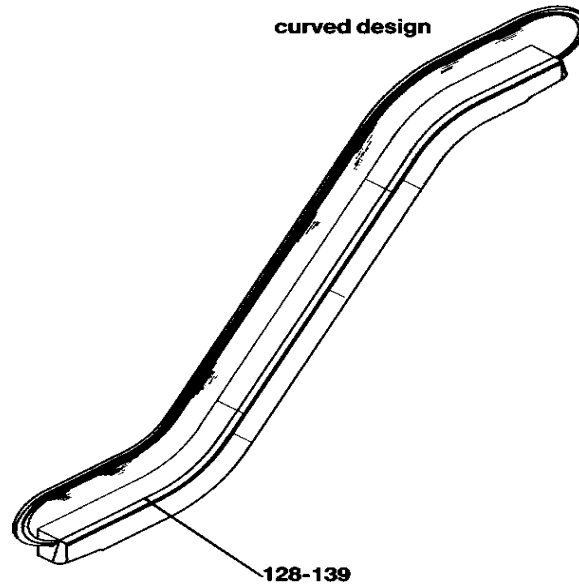

Page 10 - Balustrade Otis 510, Innerdecking Profile, ALU

Page 10 - Balustrade Otis 510, Innerdecking Profile, ALU

VINTAGE G. 01							
REF. No.	PART No.	DESCRIPTION					
128	GO402ASG5	Innerdecking Profile	LH	2	510-M 30 Degrees	Lower Landing, Curved Design	ALU
129	GO402ASG6		RH	Flat Steps			
130	GO402ASG7		LH	3			
131	GO402ASG8		RH	Flat Steps			
132	GO402ASG9		LH	2	510-S 30 Degrees		
133	GO402ASG10		RH	Flat Steps			
134	GO402ASG11		LH	3	510-S 27.3 Degrees		
135	GO402ASG12		RH	Flat Steps			
136	GO402ASG13		LH	2	510-S 27.3 Degrees		
137	GO402ASG14		RH	Flat Steps			
138	GO402ASG15		LH	3			
139	GO402ASG16		RH	Flat Steps