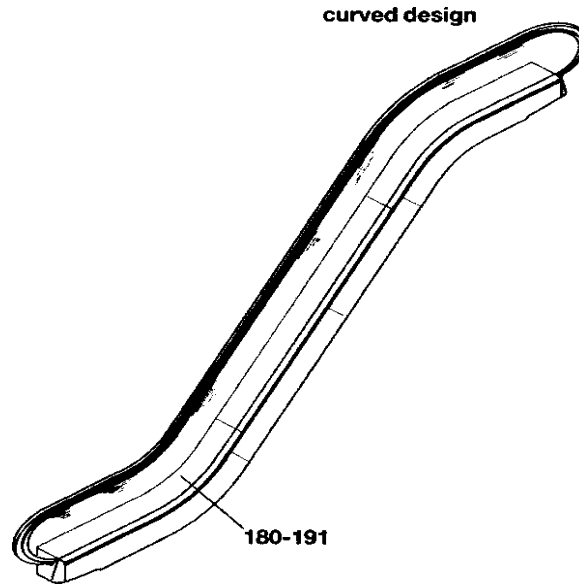

SPL 57-GO9704CC - Escalator Balustrade, Glass, 510, Aluminum

Page 14 - Balustrade Otis 510, Outerdecking Profile, ALU

Page 14 - Balustrade Otis 510, Outerdecking Profile, ALU

VINTAGE G. 01							
REF. No.	PART No.	DESCRIPTION					
180	GO402ASL5	Outerdecking Profile	LH	2	510-M	Lower Landing, Curved Design	ALU
181	GO402ASL6		RH	Flat Steps	30		
182	GO402ASL7		LH	3	Degrees		
183	GO402ASL8		RH	Flat Steps			
184	GO402ASL9		LH	2	510-S		
185	GO402ASL10		RH	Flat Steps	30		
186	GO402ASL11		LH	3	Degrees		
187	GO402ASL12		RH	Flat Steps			
188	GO402ASL13		LH	2	510-S		
189	GO402ASL14		RH	Flat Steps	27.3		
190	GO402ASL15		LH	3	Degrees		
191	GO402ASL16		RH	Flat Steps