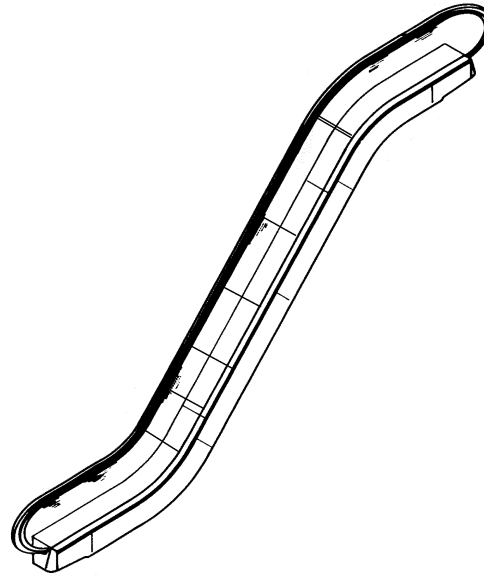

SPL 57-GO9704CC - Escalator Balustrade, Glass, 510, Aluminum

Page 2 - Balustrade Otis 510

When ordering the balustrade parts please give "balustrade finish", as indicated on the type tag.

Ao encomendar elementos da balustrada indicar "acabamento da balustrada" segundo as indicações da placa tipo.

A la commande des pièces de balustrade veuillez spécifier «balustrade finish» comme indique sur la plaque d'identité.

Bei der Bestellung der Balustradenteile den Farb- oder Eloxalton angeben, siehe Typenschild.

Nella ordinazione dei componenti della balastrada precisare la finitura, come indicato sulla targa dat.

Al pedir los elementos de la balastrada indicar «acabado de laluastrada» segun se indica en la placa tipo.

Page 2 - Balustrade Otis 510

VINTAGE G. 01		
REF. No.	PART No.	DESCRIPTION
---	---	Balustrade, Glass Panel, See SPL 57-GO434A
		Balustrade, Handrail Guide, See SPL 57-GO402ARB
		Balustrade, Skirt Panel, See SPL 57-438ALC
		Balustrade, Supporting Profile, Stainless Steel
		Balustrade, Inner- and Outerdecking Profile
		Balustrade, Fastening Parts for Decking Profile
		Balustrade, Newel