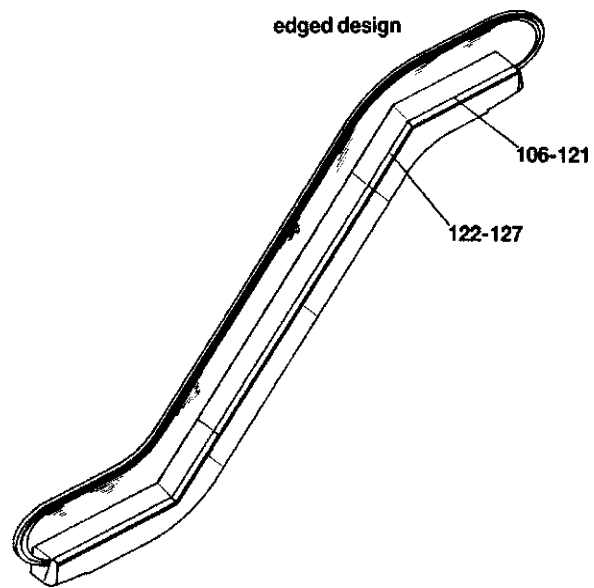

Page 9 - Balustrade Otis 510, Innerdecking Profile, ALU

SPL 57-GO9704CC - Escalator Balustrade, Glass, 510, Aluminum

Page 9 - Balustrade Otis 510, Innerdecking Profile, ALU

VINTAGE G. 01							
REF. No.	PART No.	DESCRIPTION					
106	GO402ASF7	Innerdecking Profile	LH	2	510-M 30 Degrees	Upper Landing, Edged Design	ALU
107	GO402ASF8		RH	Flat Steps			
108	GO402ASF9		LH	3			
109	GO402ASF10		RH	Flat Steps			
110	GO402ASF13		LH	2	510-S 30 Degrees		
111	GO402ASF14		RH	Flat Steps			
112	GO402ASF15		LH	3			
113	GO402ASF16		RH	Flat Steps			
114	GO402ASF19		LH	2	510-S 27.3 Degrees		
115	GO402ASF20		RH	Flat Steps			
116	GO402ASF21		LH	3			
117	GO402ASF22		RH	Flat Steps			
118	GO402ASF25		LH	2	510-S 35 Degrees		
119	GO402ASF26		RH	Flat Steps			
120	GO402ASF27		LH	3			
121	GO402ASF28		RH	Flat Steps			
122	GO402ARF5		LH	---	510-S 30 Degrees	Upper Landing, Inclined	
123	GO402ARF6		RH				
124	GO402ARF7		LH		510-S 27.3 Degrees		
125	GO402ARF8		RH				
126	GO402ARF9		LH		510-S 35 Degrees		
127	GO402ARF10	RH