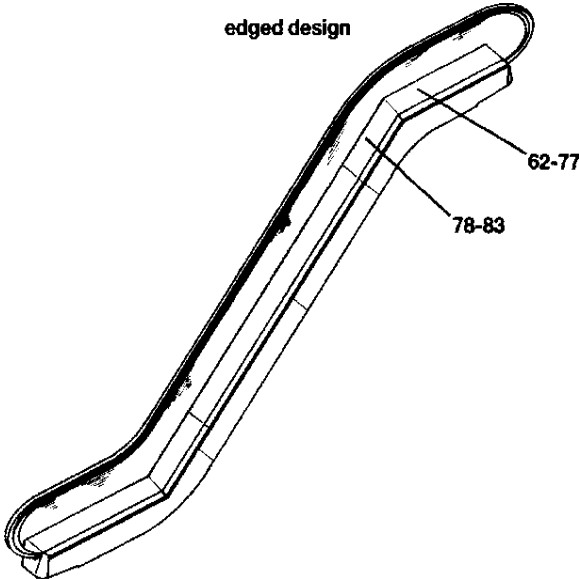

Page 7 - Balustrade Otis 510, Outerdecking Profile, ALU

SPL 57-GO9704CC - Escalator Balustrade, Glass, 510, Aluminum

Page 7 - Balustrade Otis 510, Outerdecking Profile, ALU

VINTAGE G. 01								
REF. No.	PART No.	DESCRIPTION						
62	GO402ASK5	Outerdecking Profile	LH	2	510-M 30 Degrees	Lower Landing, Edged Design	ALU	
63	GO402ASK6		RH	Flat Steps				
64	GO402ASK7		LH	3				
65	GO402ASK8		RH	Flat Steps				
66	GO402ASK9		LH	2	510-S 30 Degrees			
67	GO402ASK10		RH	Flat Steps				
68	GO402ASK11		LH	3				
69	GO402ASK12		RH	Flat Steps				
70	GO402ASK13		LH	2	510-S 27.3 Degrees			
71	GO402ASK14		RH	Flat Steps				
72	GO402ASK15		LH	3				
73	GO402ASK16		RH	Flat Steps				
74	GO402ASK17		LH	2	510-S 35 Degrees			
75	GO402ASK18		RH	Flat Steps				
76	GO402ASK19		LH	3				
77	GO402ASK20		RH	Flat Steps				
78	GO402ARL5		LH	---	510-S			Lower Landing, Inclined
79	GO402ARL6		RH		30 Degrees			
80	GO402ARL7		LH		510-S			
81	GO402ARL8		RH		27.3 Degrees			
82	GO402ARL9	LH	510-S					
83	GO402ARL10	RH	35 Degrees