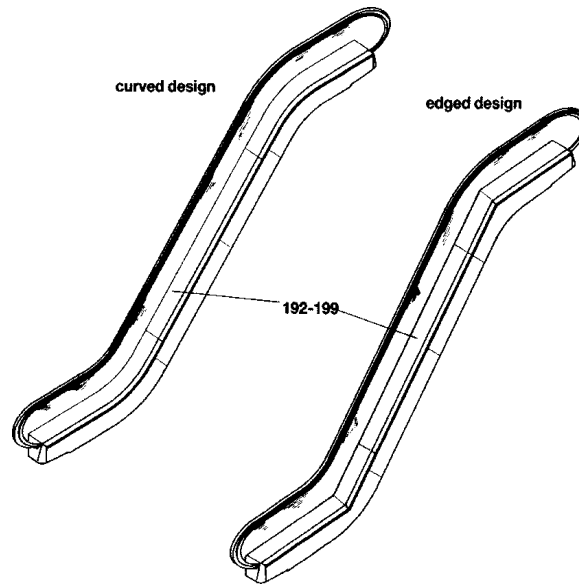

SPL 57-GO9704CC - Escalator Balustrade, Glass, 510, Aluminum

Page 13 - Balustrade Otis 510, Outerdecking Profile, ALU

Page 13 - Balustrade Otis 510, Outerdecking Profile, ALU

VINTAGE G. 01							
REF. No.	PART No.	DESCRIPTION					
168	GO402ASM5	Outerdecking Profile	LH	2	510-M	Upper Landing, Curved Design	ALU
169	GO402ASM6		RH	Flat Steps	30 Degrees		
170	GO402ASM7		LH	3			
171	GO402ASM8		RH	Flat Steps			
172	GO402ASM9		LH	2	510-S		
173	GO402ASM10		RH	Flat Steps	30 Degrees		
174	GO402ASM11		LH	3			
175	GO402ASM12		RH	Flat Steps			
176	GO402ASM13		LH	2	510-S		
177	GO402ASM14		RH	Flat Steps	27.3 Degrees		
178	GO402ASM15		LH	3			
179	GO402ASM16		RH	Flat Steps			

SPL 57-GO9704CC - Escalator Balustrade, Glass, 510, Aluminum

Page 14 - Balustrade Otis 510, Outerdecking Profile, ALU

Page 14 - Balustrade Otis 510, Outerdecking Profile, ALU

VINTAGE G. 01							
REF. No.	PART No.	DESCRIPTION					
180	GO402ASL5	Outerdecking Profile	LH	2	510-M	Lower Landing, Curved Design	ALU
181	GO402ASL6		RH	Flat Steps	30		
182	GO402ASL7		LH	3	Degrees		
183	GO402ASL8		RH	Flat Steps			
184	GO402ASL9		LH	2	510-S		
185	GO402ASL10		RH	Flat Steps	30		
186	GO402ASL11		LH	3	Degrees		
187	GO402ASL12		RH	Flat Steps			
188	GO402ASL13		LH	2	510-S		
189	GO402ASL14		RH	Flat Steps	27.3		
190	GO402ASL15		LH	3	Degrees		
191	GO402ASL16		RH	Flat Steps			

Page 15 - Balustrade Otis 510, Outerdecking Profile, ALU

Page 15 - Balustrade Otis 510, Outerdecking Profile, ALU

VINTAGE G. 01						
REF. No.	PART No.	DESCRIPTION				
192	GO402ASD3	Outerdecking Profile	LH + RH	L = 5800 mm	Edged and Curved Design, Inclined Section	ALU
193	GO402ASD4			L = 2900 mm		
194	GO402ASD-V7			L = 1-1000 mm		
195	GO402ASD-V8			L = 1001-2000 mm		
196	GO402ASD-V9			L = 2001-3000 mm		
197	GO402ASD-V10			L = 3001-4000 mm		
198	GO402ASD-V11			L = 4001-5000 mm		
199	GO402ASD-V12			L = 5001-6000 mm		