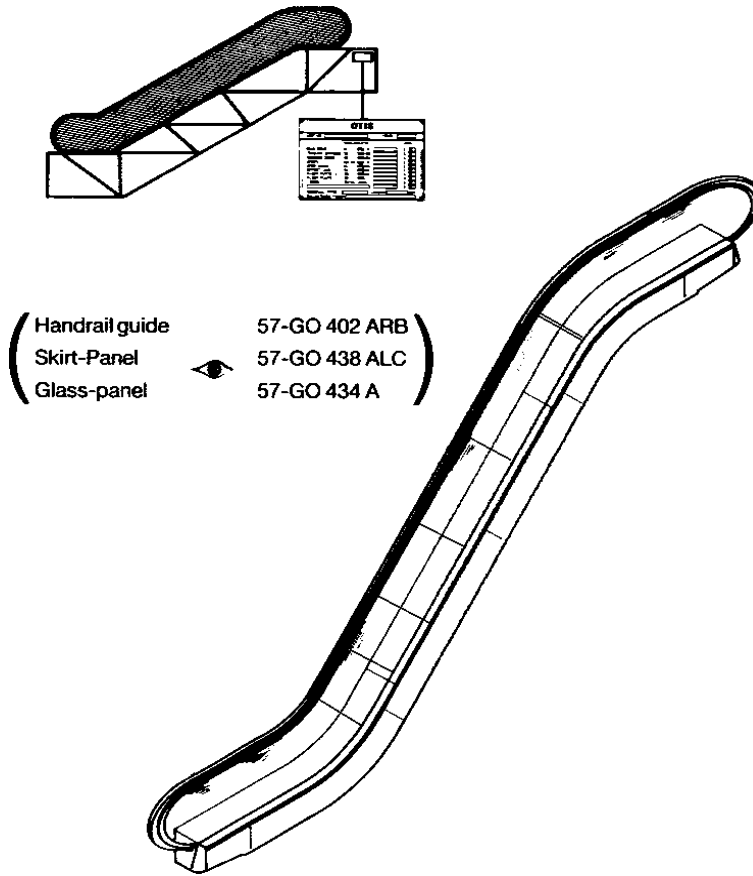

# SPL 57-GO9704CC - Escalator Balustrade, Glass, 510, Aluminum

Unpublished Work - © Otis Elevator Company. Any unauthorized reproduction, disclosure, or distribution of copies or content by any person of any portion of this work may be a violation of Copyright Law of the United States of America. All rights reserved.

# SPL 57-GO9704CC - Escalator Balustrade, Glass, 510, Aluminum