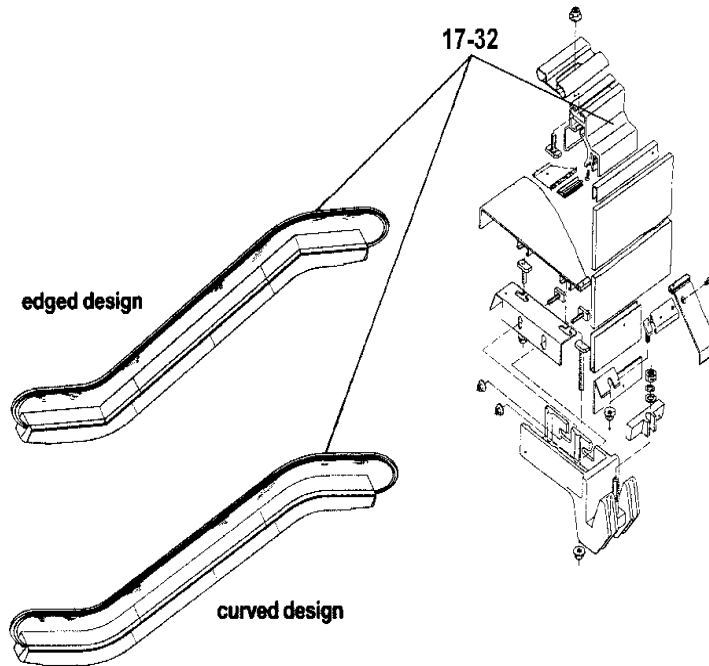

Page 4 - Balustrade Otis 510, Supporting Profile, ALU

Page 4 - Balustrade Otis 510, Supporting Profile, ALU

VINTAGE G. 01							
REF. No.	PART No.	DESCRIPTION					
17	GO402APP5	Supporting Profile	LH	2	510-M	Upper Landing	ALU
18	GO402APP6		RH	Flat Steps	30		
19	GO402APP7		LH	3	Degrees		
20	GO402APP8		RH	Flat Steps			
21	GO402APP9		LH	2	510-S		
22	GO402APP10		RH	Flat Steps	30		
23	GO402APP11		LH	3	Degrees		
24	GO402APP12		RH	Flat Steps			
25	GO402APP13		LH	2	510-S		
26	GO402APP14		RH	Flat Steps	27.3		
27	GO402APP15		LH	3	Degrees		
28	GO402APP16		RH	Flat Steps			
29	GO402APP17		LH	2	510-S		
30	GO402APP18		RH	Flat Steps	35		
31	GO402APP19		LH	3	Degrees		
32	GO402APP20		RH	Flat Steps