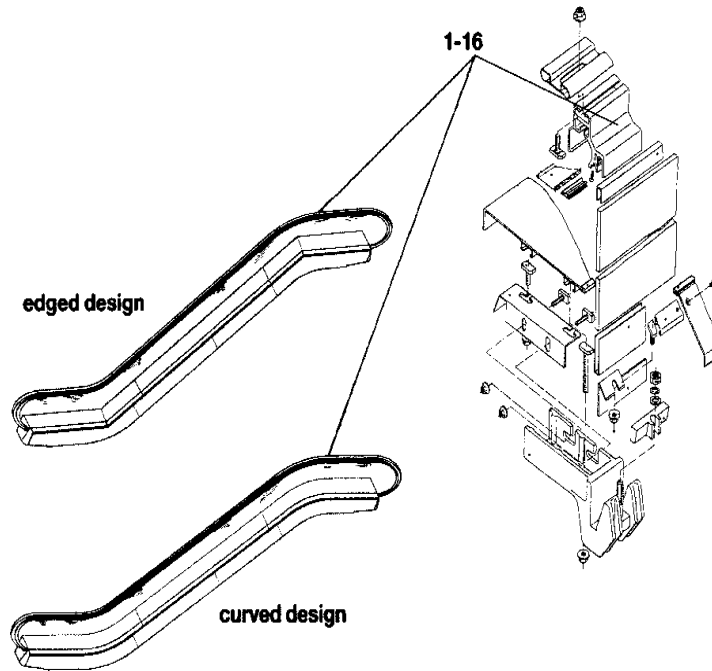

SPL 57-GO9704CC - Escalator Balustrade, Glass, 510, Aluminum

Page 3 - Balustrade Otis 510, Supporting Profile, ALU

Page 3 - Balustrade Otis 510, Supporting Profile, ALU

VINTAGE G. 01							
REF. No.	PART No.	DESCRIPTION					
1	GO402APN5	Supporting Profile	LH	2	510-M	Lower Landing	ALU
2	GO402APN6		RH	Flat Steps	30		
3	GO402APN7		LH	3	Degrees		
4	GO402APN8		RH	Flat Steps			
5	GO402APN9		LH	2	510-S		
6	GO402APN10		RH	Flat Steps	30		
7	GO402APN11		LH	3	Degrees		
8	GO402APN12		RH	Flat Steps			
9	GO402APN13		LH	2	510-S		
10	GO402APN14		RH	Flat Steps	27.3		
11	GO402APN15		LH	3	Degrees		
12	GO402APN16		RH	Flat Steps			
13	GO402APN17		LH	2	510-S		
14	GO402APN18		RH	Flat Steps	35		
15	GO402APN19		LH	3	Degrees		
16	GO402APN20		RH	Flat Steps