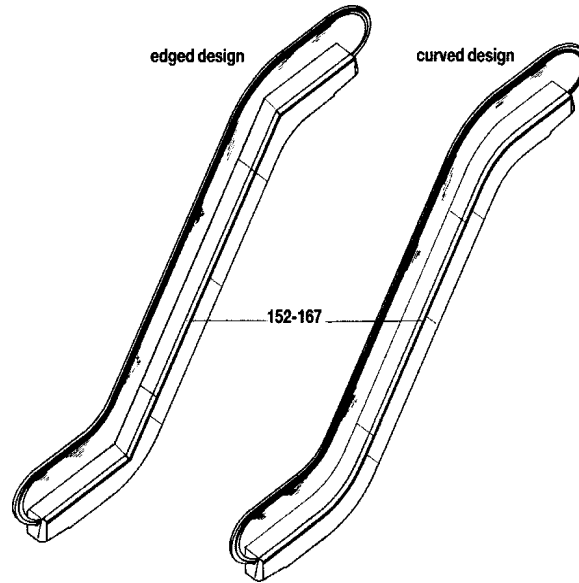

Page 12 - Balustrade Otis 510, Innerdecking Profile, ALU

Page 12 - Balustrade Otis 510, Innerdecking Profile, ALU

VINTAGE G. 01						
REF. No.	PART No.	DESCRIPTION				
152	GO402APX5	Innerdecking Profile	LH	L = 5800 mm	Edged and Curved Design, Inclined Section	ALU
153	GO402APX6		RH			
154	GO402APX7		LH	L = 2900 mm		
155	GO402APX8		RH			
156	GO402APX-V13		LH	L = 1-1000 mm		
157	GO402APX-V14		RH			
158	GO402APX-V15		LH	L = 1001-2000 mm		
159	GO402APX-V16		RH			
160	GO402APX-V17		LH	L = 2001-3000 mm		
161	GO402APX-V18		RH			
162	GO402APX-V19		LH	L = 3001-4000 mm		
163	GO402APX-V20		RH			
164	GO402APX-V21		LH	L = 4001-5000 mm		
165	GO402APX-V22		RH			
166	GO402APX-V23		LH	L = 5001-6000 mm		
167	GO402APX-V24		RH