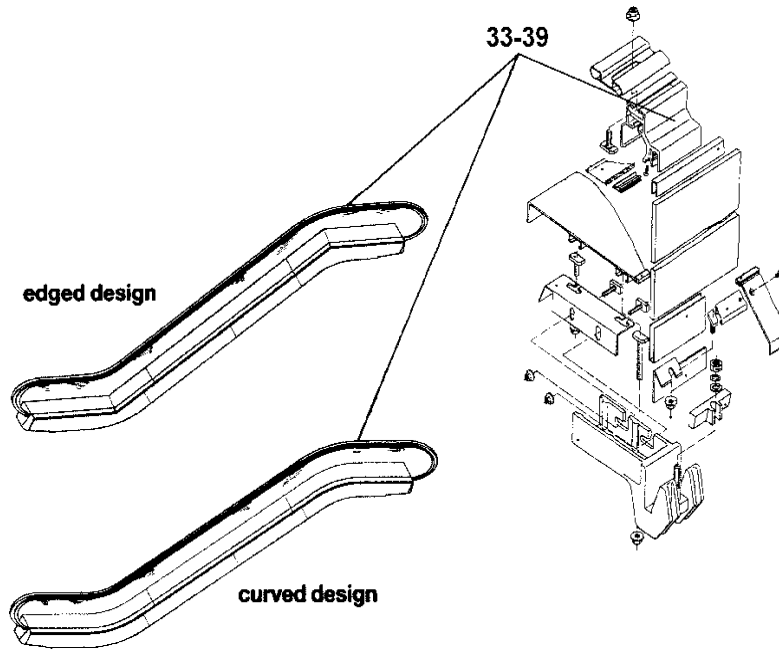

Page 5 - Balustrade Otis 510, Supporting Profile, ALU

Page 5 - Balustrade Otis 510, Supporting Profile, ALU

VINTAGE G. 01				
REF. No.	PART No.	DESCRIPTION		
33	GO402ASB1	Supporting Profile, L = 5800 mm	Inclined Section	ALU
34	GO402ASB-V1	Supporting Profile, L = 1-1000 mm		
35	GO402ASB-V2	Supporting Profile, L = 1001-2000 mm		
36	GO402ASB-V3	Supporting Profile, L = 2001-3000 mm		
37	GO402ASB-V4	Supporting Profile, L = 3001-4000 mm		
38	GO402ASB-V5	Supporting Profile, L = 4001-5000 mm		
39	GO402ASB-V6	Supporting Profile, L = 5001-6001 mm