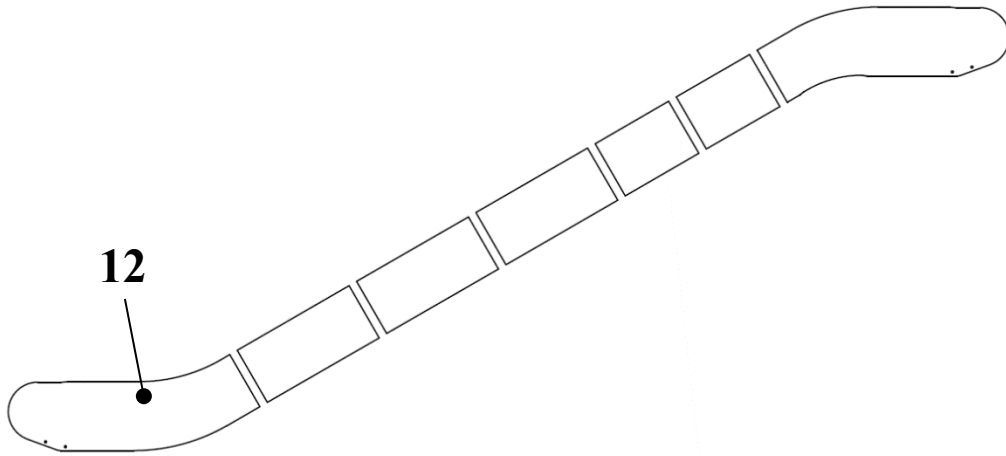

**ESCALATOR
BALUSTRADE GLASS PANEL
PERPENDICULAR JOINTS**

57-HE0801F

REF. No.	HE0801F PART No.		Balustrade height	Inclination	Balustrade illumination	DESCRIPTION
	PREFIX	MAT. SUFFIX				
12	HAA434BD102...	ON REQUEST	1000	30°	NONE	GLASS PANEL, 2Flat Steps, Right Side
	HAA434BD112...	ON REQUEST			Checked LED handrail light	
	HAA434BD122...	ON REQUEST			Discontinuous Checked LED handrail light	
	HAA434BD132...	ON REQUEST			Zonal LED handrail light	
	HAA434BD142...	ON REQUEST			Sand blasting LED handrail light	
	HAA434BD152...	ON REQUEST		35°	NONE	
	HAA434BD162...	ON REQUEST			Checked LED handrail light	
	HAA434BD172...	ON REQUEST			Discontinuous Checked LED handrail light	
	HAA434BD182...	ON REQUEST			Zonal LED handrail light	
	HAA434BD192...	ON REQUEST			Sand blasting LED handrail light