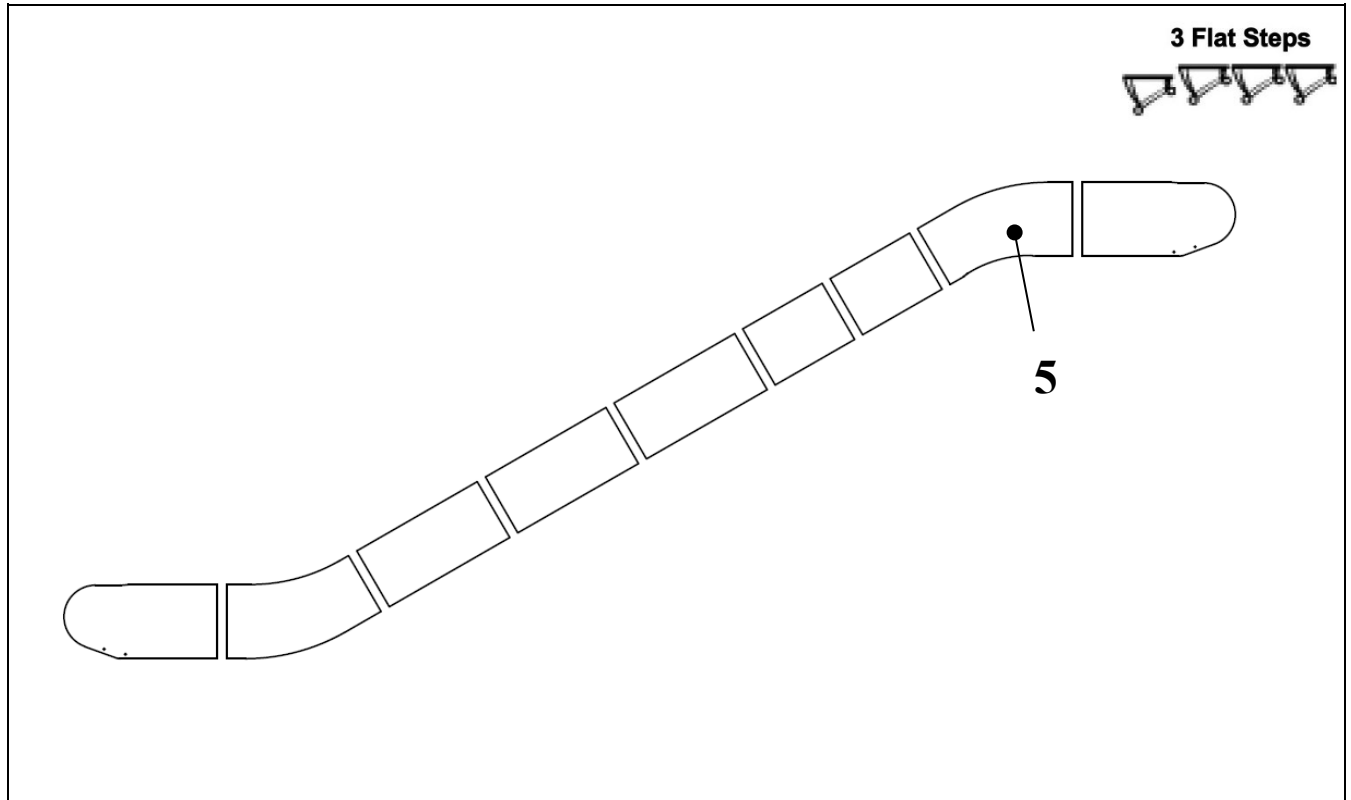

**ESCALATOR
BALUSTRADE GLASS PANEL
PERPENDICULAR JOINTS**

57-HE0801F

REF. No.	HE0801F		Balustrade height	Inclination	Balustrade illumination	DESCRIPTION
	PART No.					
	PREFIX	MAT. SUFFIX				
5	HAA434BA1...	ON REQUEST	930	30°	NONE	GLASS PANEL, 3Flat Steps, Left Side
	HAA434BA11...	ON REQUEST			Checked LED handrail light	
	HAA434BA21...	ON REQUEST			Discontinuous Checked LED handrail light	
	HAA434BA31...	ON REQUEST			Zonal LED handrail light	
	HAA434BA41...	ON REQUEST			Sand blasting LED handrail light	
	HAA434BA51...	ON REQUEST		35°	NONE	
	HAA434BA61...	ON REQUEST			Checked LED handrail light	
	HAA434BA71...	ON REQUEST			Discontinuous Checked LED handrail light	
	HAA434BA81...	ON REQUEST			Zonal LED handrail light	
	HAA434BA91...	ON REQUEST			Sand blasting LED handrail light