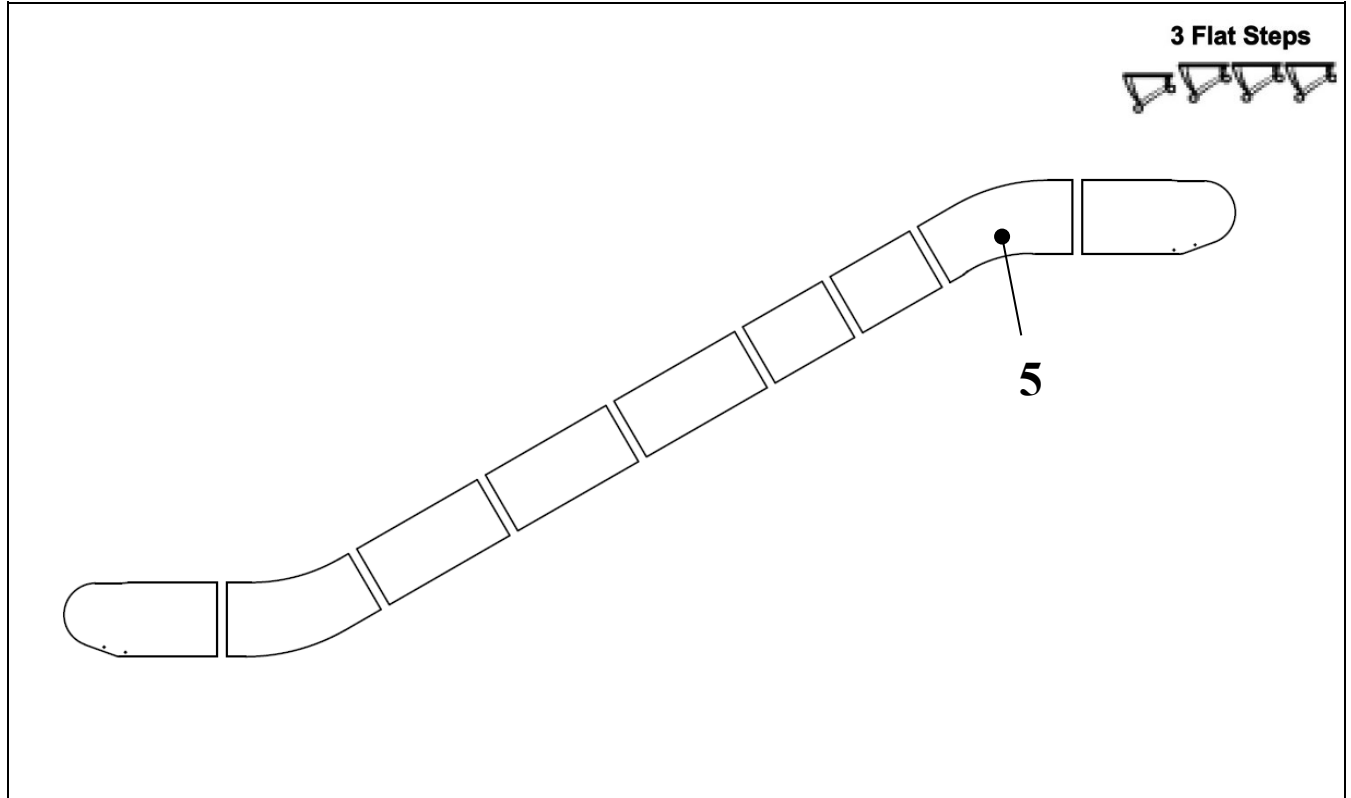

**ESCALATOR
BALUSTRADE GLASS PANEL
PERPENDICULAR JOINTS**

57-HE0801F

REF. No.	HE0801F		Balustrade height	Inclination	Balustrade illumination	DESCRIPTION
	PART No.					
	PREFIX	MAT. SUFFIX				
5	HAA434BA101...	ON REQUEST	1000	30°	NONE	GLASS PANEL, 3Flat Steps, Left Side
	HAA434BA111...	ON REQUEST			Checked LED handrail light	
	HAA434BA121...	ON REQUEST			Discontinuous Checked LED handrail light	
	HAA434BA131...	ON REQUEST			Zonal LED handrail light	
	HAA434BA141...	ON REQUEST			Sand blasting LED handrail light	
	HAA434BA151...	ON REQUEST		35°	NONE	
	HAA434BA161...	ON REQUEST			Checked LED handrail light	
	HAA434BA171...	ON REQUEST			Discontinuous Checked LED handrail light	
	HAA434BA181...	ON REQUEST			Zonal LED handrail light	
	HAA434BA191...	ON REQUEST			Sand blasting LED handrail light