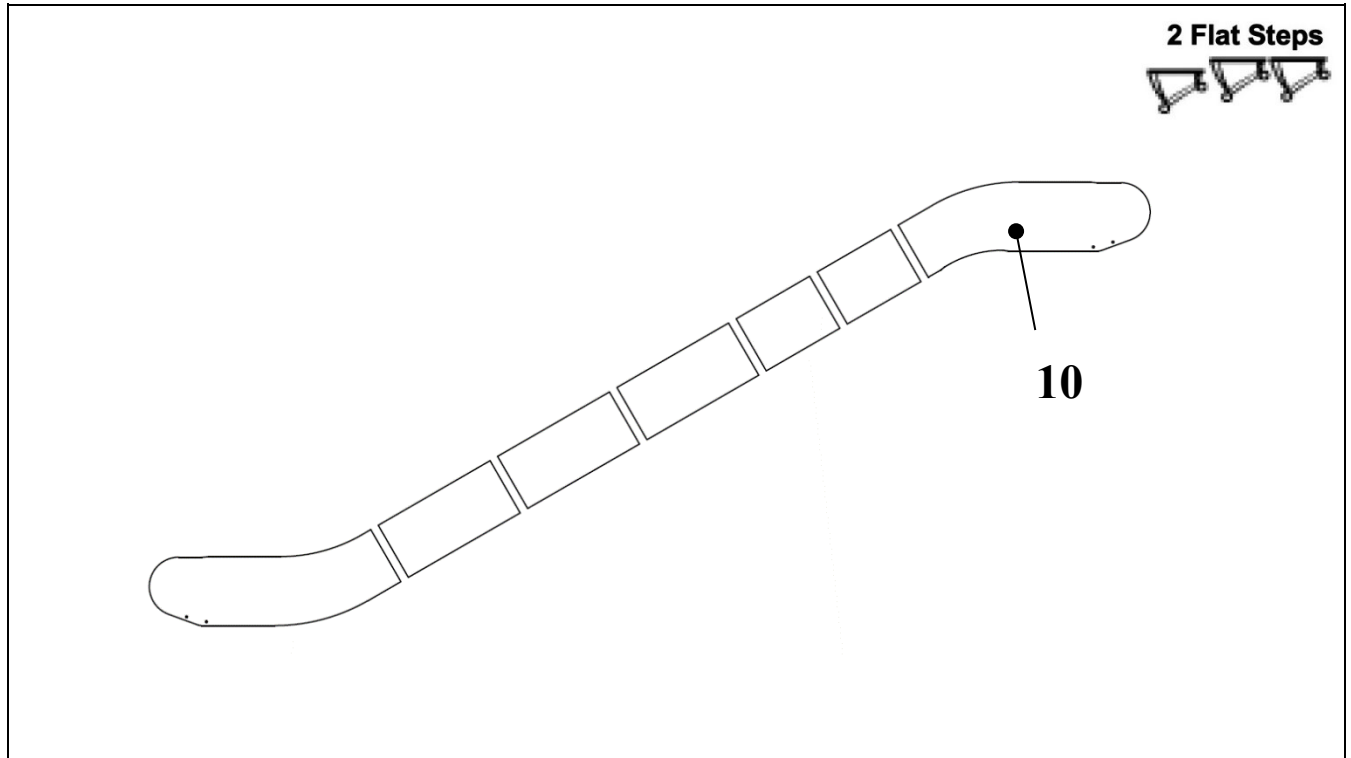

**ESCALATOR
BALUSTRADE GLASS PANEL
PERPENDICULAR JOINTS**

57-HE0801F

REF. No.	HE0801F		Balustrade height	Inclination	Balustrade illumination	DESCRIPTION
	PART No.					
	PREFIX	MAT. SUFFIX				
10	HAA434BC102...	ON REQUEST	1000	30°	NONE	GLASS PANEL, 2Flat Steps, Right Side
	HAA434BC112...	ON REQUEST			Checked LED handrail light	
	HAA434BC122...	ON REQUEST			Discontinuous Checked LED handrail light	
	HAA434BC132...	ON REQUEST			Zonal LED handrail light	
	HAA434BC142...	ON REQUEST			Sand blasting LED handrail light	
	HAA434BC152...	ON REQUEST		35°	NONE	
	HAA434BC162...	ON REQUEST			Checked LED handrail light	
	HAA434BC172...	ON REQUEST			Discontinuous Checked LED handrail light	
	HAA434BC182...	ON REQUEST			Zonal LED handrail light	
	HAA434BC192...	ON REQUEST			Sand blasting LED handrail light