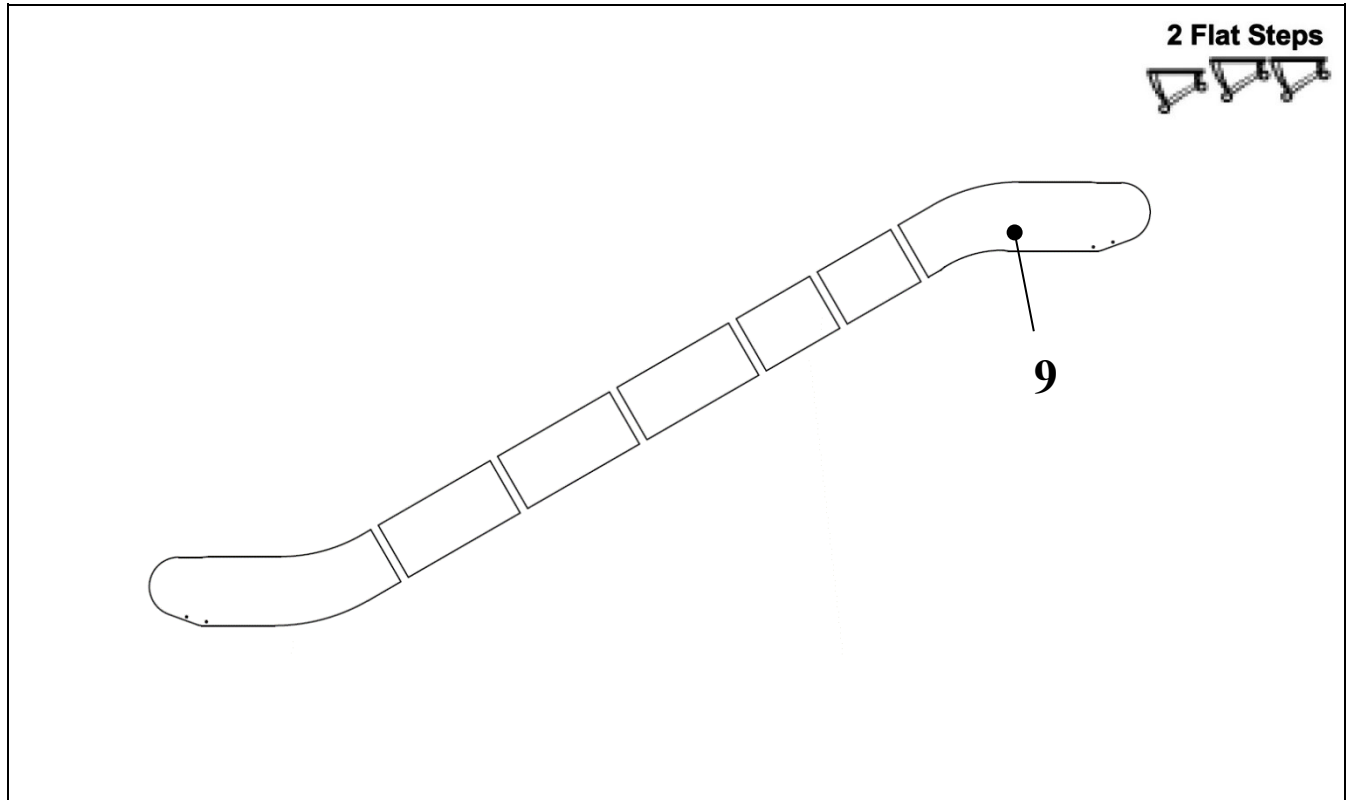

**ESCALATOR
BALUSTRADE GLASS PANEL
PERPENDICULAR JOINTS**

57-HE0801F

REF. No.	HE0801F		Balustrade height	Inclination	Balustrade illumination	DESCRIPTION
	PART No.					
	PREFIX	MAT. SUFFIX				
9	HAA434BC1...	ON REQUEST	930	30°	NONE	GLASS PANEL, 2 Flat Steps, Left Side
	HAA434BC11...	ON REQUEST			Checked LED handrail light	
	HAA434BC21...	ON REQUEST			Discontinuous Checked LED handrail light	
	HAA434BC31...	ON REQUEST			Zonal LED handrail light	
	HAA434BC41...	ON REQUEST			Sand blasting LED handrail light	
	HAA434BC51...	ON REQUEST		35°	NONE	
	HAA434BC61...	ON REQUEST			Checked LED handrail light	
	HAA434BC71...	ON REQUEST			Discontinuous Checked LED handrail light	
	HAA434BC81...	ON REQUEST			Zonal LED handrail light	
	HAA434BC91...	ON REQUEST			Sand blasting LED handrail light