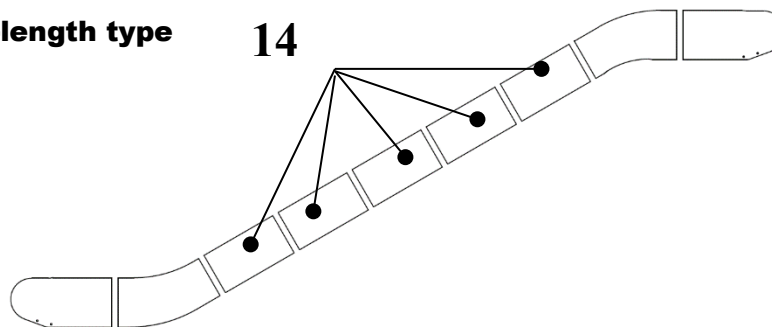

For Equal-length type