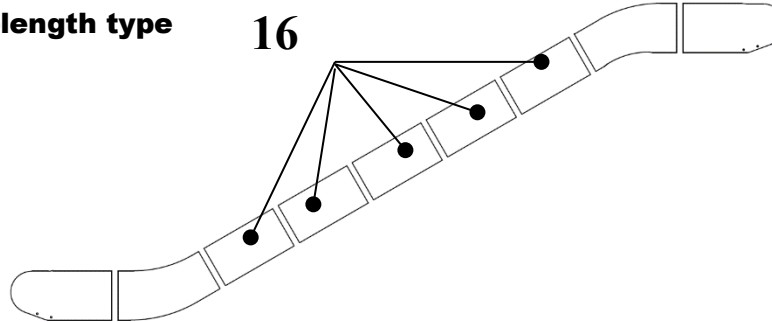

For Equal-length type