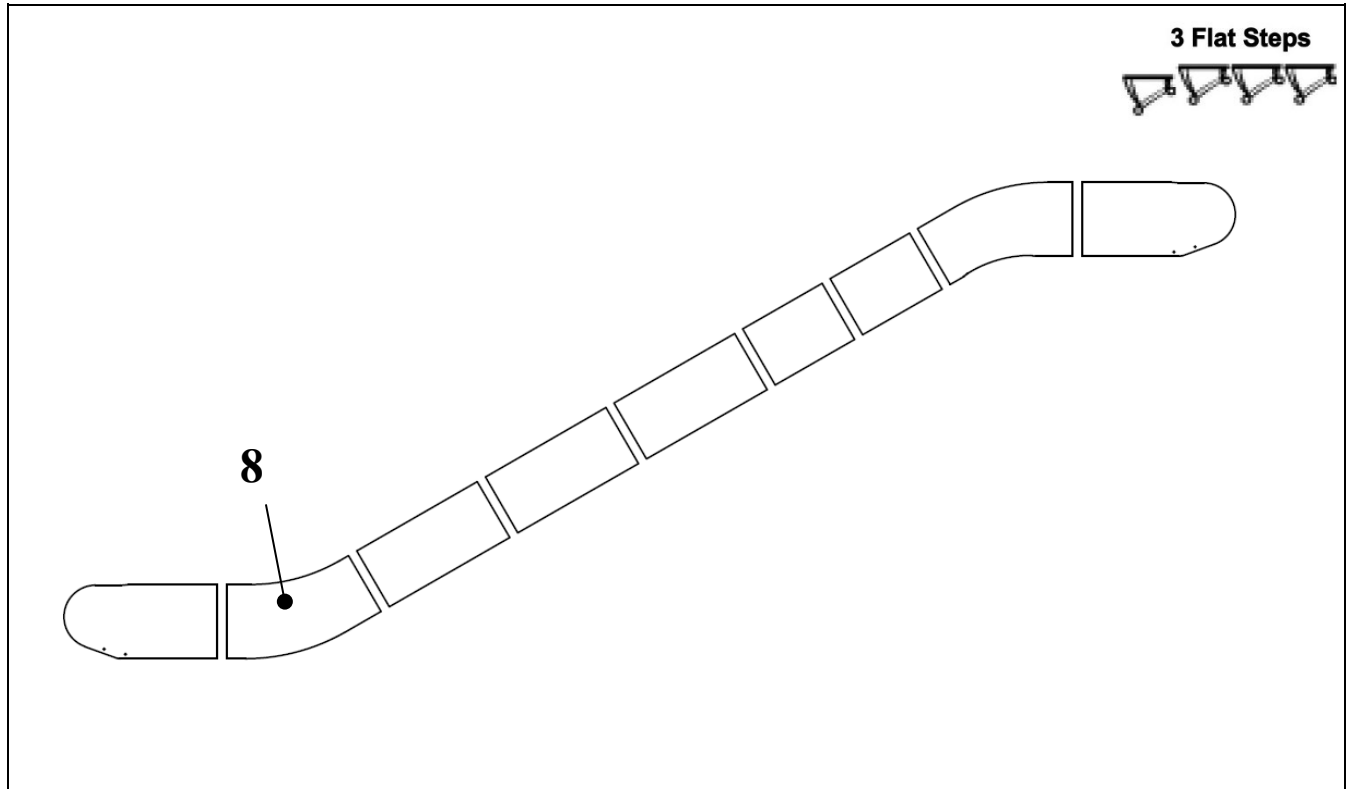

**ESCALATOR
BALUSTRADE GLASS PANEL
PERPENDICULAR JOINTS**

57-HE0801F

REF. No.	HE0801F PART No.		Balustrade height	Inclination	Balustrade illumination	DESCRIPTION
	PREFIX	MAT. SUFFIX				
8	HAA434BB102...	ON REQUEST	1000	30°	NONE	GLASS PANEL, 3Flat Steps, Right Side
	HAA434BB112...	ON REQUEST			Checked LED handrail light	
	HAA434BB122...	ON REQUEST			Discontinuous Checked LED handrail light	
	HAA434BB132...	ON REQUEST			Zonal LED handrail light	
	HAA434BB142...	ON REQUEST			Sand blasting LED handrail light	
	HAA434BB152...	ON REQUEST		35°	NONE	
	HAA434BB162...	ON REQUEST			Checked LED handrail light	
	HAA434BB172...	ON REQUEST			Discontinuous Checked LED handrail light	
	HAA434BB182...	ON REQUEST			Zonal LED handrail light	
	HAA434BB192...	ON REQUEST			Sand blasting LED handrail light