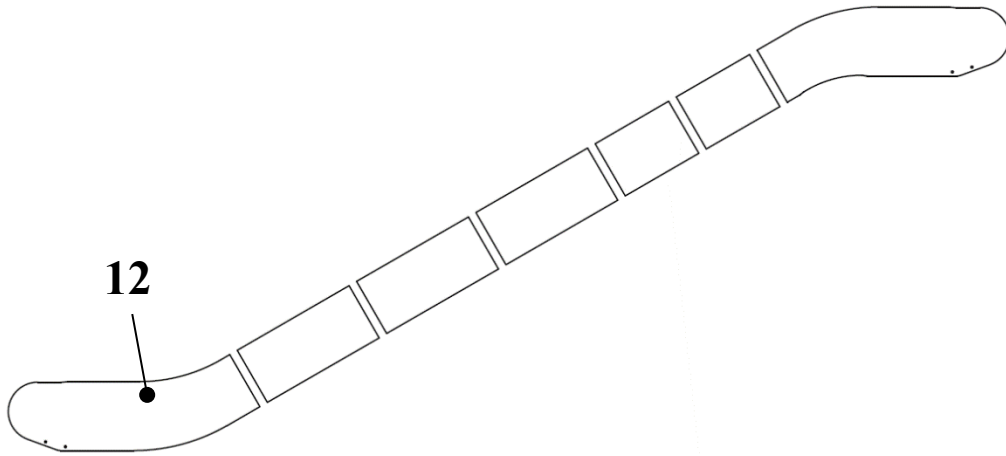

**ESCALATOR
BALUSTRADE GLASS PANEL
PERPENDICULAR JOINTS**

57-HE0801F

REF. No.	HE0801F		Balustrade height	Inclination	Balustrade illumination	DESCRIPTION
	PART No.					
	PREFIX	MAT. SUFFIX				
12	HAA434BD2...	ON REQUEST	930	30°	NONE	GLASS PANEL, 2Flat Steps, Right Side
	HAA434BD12...	ON REQUEST			Checked LED handrail light	
	HAA434BD22...	ON REQUEST			Discontinuous Checked LED handrail light	
	HAA434BD32...	ON REQUEST			Zonal LED handrail light	
	HAA434BD42...	ON REQUEST			Sand blasting LED handrail light	
	HAA434BD52...	ON REQUEST		35°	NONE	
	HAA434BD62...	ON REQUEST			Checked LED handrail light	
	HAA434BD72...	ON REQUEST			Discontinuous Checked LED handrail light	
	HAA434BD82...	ON REQUEST			Zonal LED handrail light	
	HAA434BD92...	ON REQUEST			Sand blasting LED handrail light