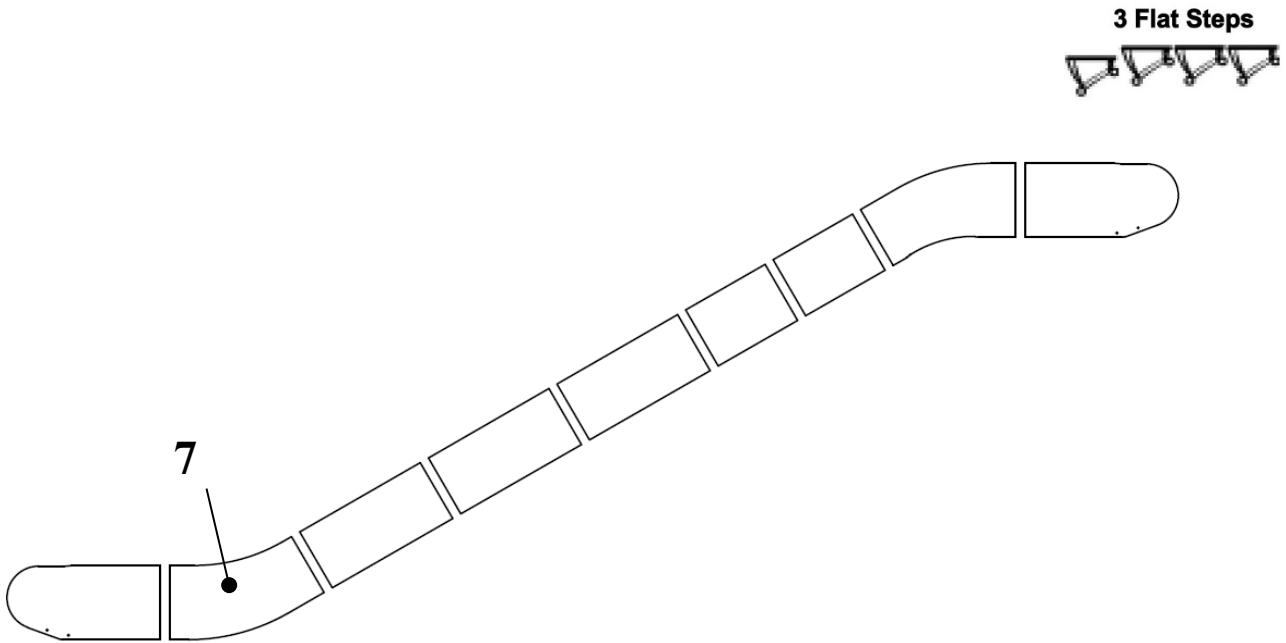

**ESCALATOR
BALUSTRADE GLASS PANEL
PERPENDICULAR JOINTS**

57-HE0801F

REF. No.	HE0801F PART No.		Balustrade height	Inclination	Balustrade illumination	DESCRIPTION
	PREFIX	MAT. SUFFIX				
7	HAA434BB1...	ON REQUEST	930	30°	NONE	GLASS PANEL, 3Flat Steps, Left Side
	HAA434BB11...	ON REQUEST			Checked LED handrail light	
	HAA434BB21...	ON REQUEST			Discontinuous Checked LED handrail light	
	HAA434BB31...	ON REQUEST			Zonal LED handrail light	
	HAA434BB41...	ON REQUEST			Sand blasting LED handrail light	
	HAA434BB51...	ON REQUEST		35°	NONE	
	HAA434BB61...	ON REQUEST			Checked LED handrail light	
	HAA434BB71...	ON REQUEST			Discontinuous Checked LED handrail light	
	HAA434BB81...	ON REQUEST			Zonal LED handrail light	
	HAA434BB91...	ON REQUEST			Sand blasting LED handrail light