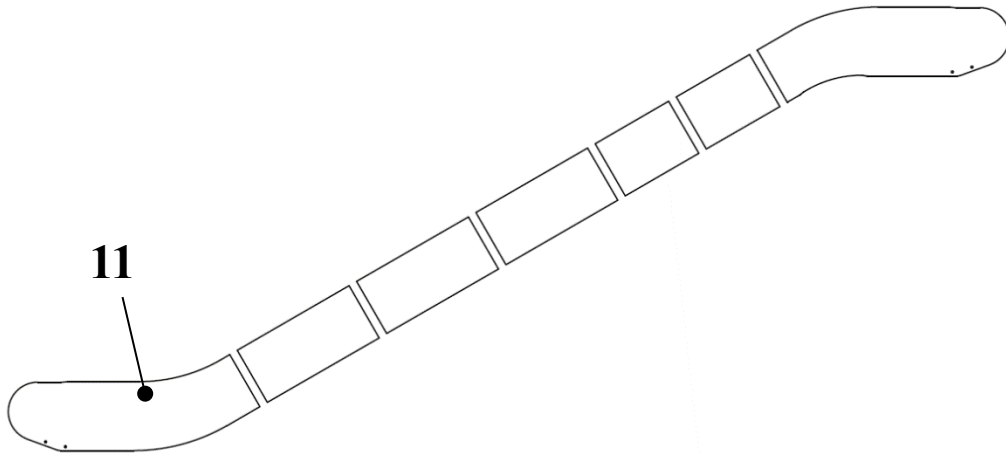

**ESCALATOR
BALUSTRADE GLASS PANEL
PERPENDICULAR JOINTS**

57-HE0801F

REF. No.	HE0801F PART No.		Balustrade height	Inclination	Balustrade illumination	DESCRIPTION
	PREFIX	MAT. SUFFIX				
11	HAA434BD1...	ON REQUEST	930	30°	NONE	GLASS PANEL, 2Flat Steps, Left Side
	HAA434BD11...	ON REQUEST			Checked LED handrail light	
	HAA434BD21...	ON REQUEST			Discontinuous Checked LED handrail light	
	HAA434BD31...	ON REQUEST			Zonal LED handrail light	
	HAA434BD41...	ON REQUEST			Sand blasting LED handrail light	
	HAA434BD51...	ON REQUEST		35°	NONE	
	HAA434BD61...	ON REQUEST			Checked LED handrail light	
	HAA434BD71...	ON REQUEST			Discontinuous Checked LED handrail light	
	HAA434BD81...	ON REQUEST			Zonal LED handrail light	
	HAA434BD91...	ON REQUEST			Sand blasting LED handrail light