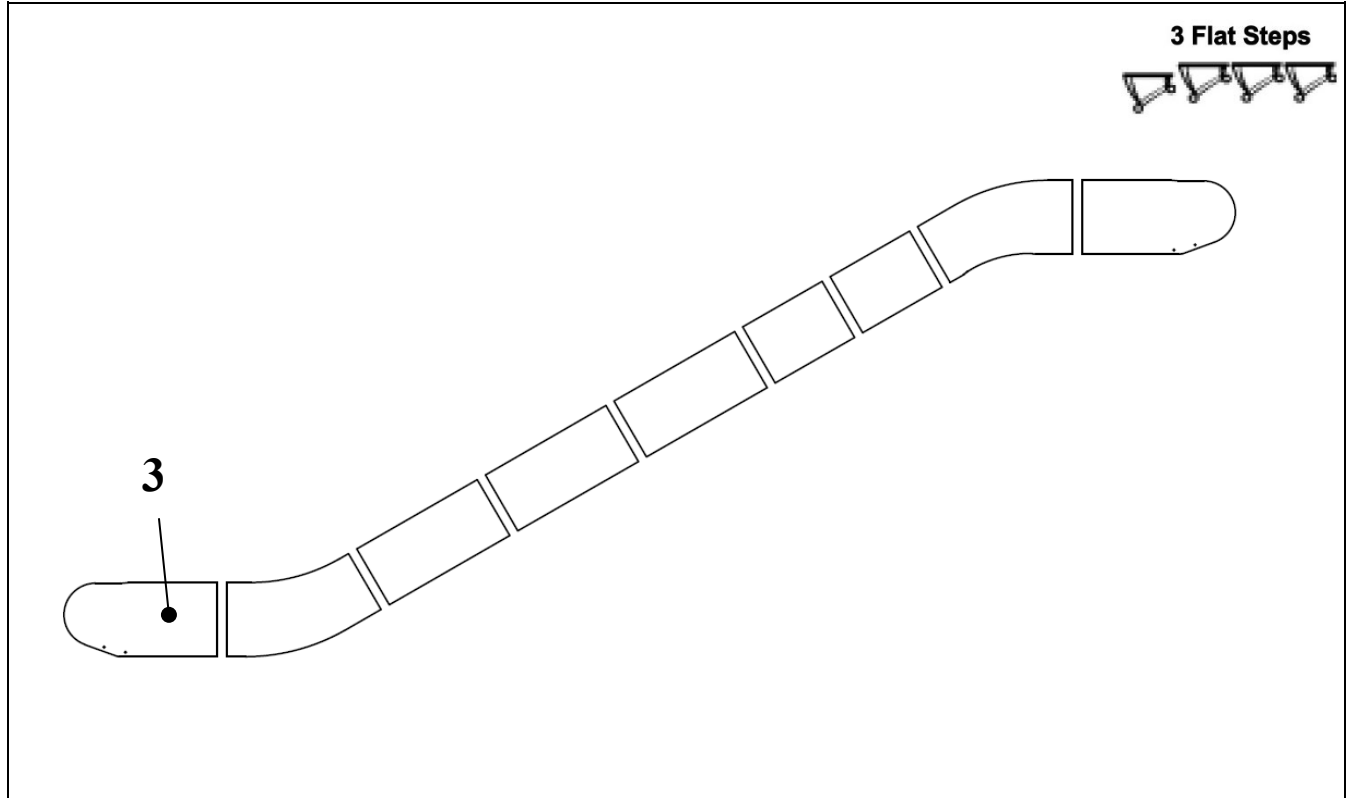

**ESCALATOR
BALUSTRADE GLASS PANEL
PERPENDICULAR JOINTS**

57-HE0801F

REF. No.	HE0801F		Balustrade height	Inclination	Balustrade illumination	DESCRIPTION
	PART No.					
	PREFIX	MAT. SUFFIX				
3	HAA434AZ3...	ON REQUEST	930	30°	NONE	GLASS PANEL, 3Flat Steps, Left Side
	HAA434AZ13...	ON REQUEST			Checked LED handrail light	
	HAA434AZ23...	ON REQUEST			Discontinuous Checked LED handrail light	
	HAA434AZ33...	ON REQUEST			Zonal LED handrail light	
	HAA434AZ43...	ON REQUEST			Sand blasting LED handrail light	
	HAA434AZ53...	ON REQUEST		35°	NONE	
	HAA434AZ63...	ON REQUEST			Checked LED handrail light	
	HAA434AZ73...	ON REQUEST			Discontinuous Checked LED handrail light	
	HAA434AZ83...	ON REQUEST			Zonal LED handrail light	
	HAA434AZ93...	ON REQUEST			Sand blasting LED handrail light