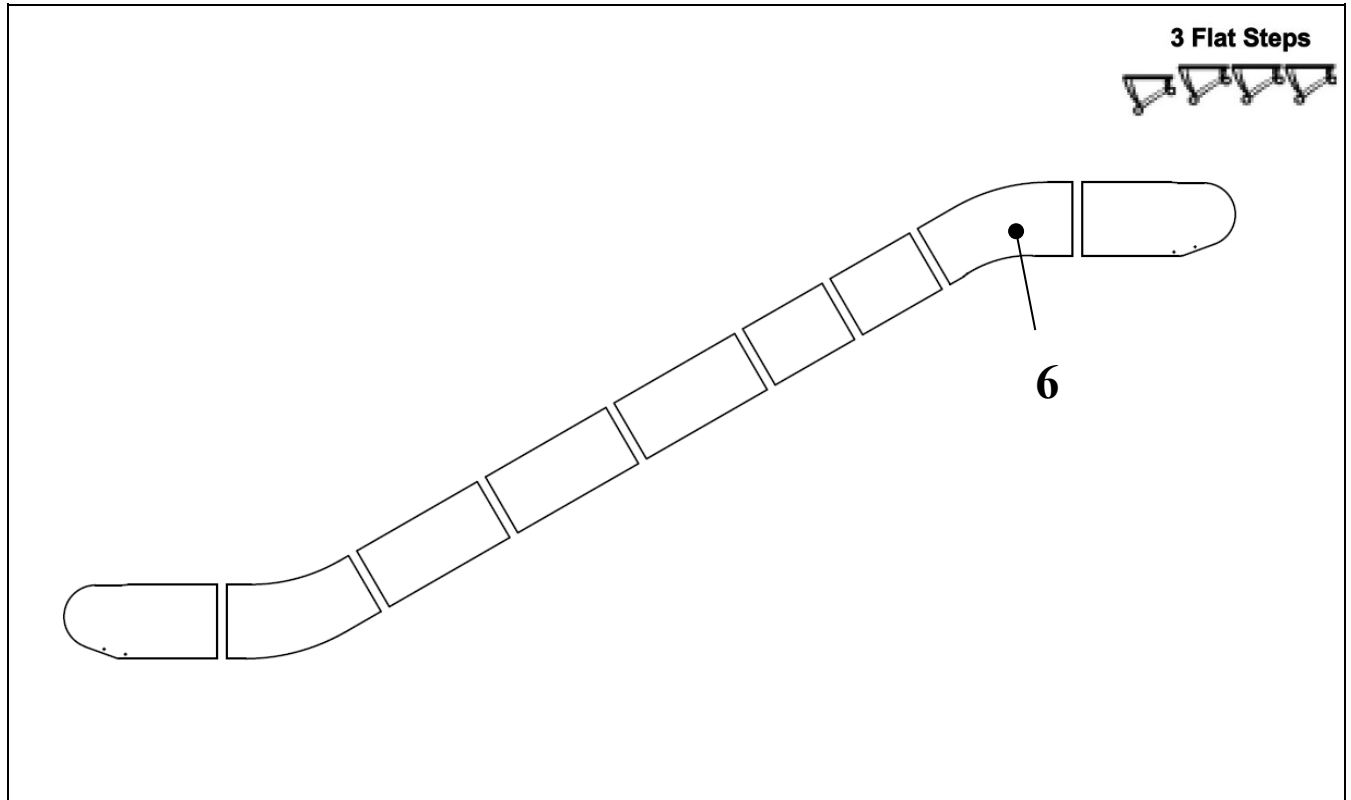

**ESCALATOR
BALUSTRADE GLASS PANEL
PERPENDICULAR JOINTS**

57-HE0801F

REF. No.	HE0801F		Balustrade height	Inclination	Balustrade illumination	DESCRIPTION
	PART No.					
	PREFIX	MAT. SUFFIX				
6	HAA434BA102...	ON REQUEST	1000	30°	NONE	GLASS PANEL, 3Flat Steps, Right Side
	HAA434BA112...	ON REQUEST			Checked LED handrail light	
	HAA434BA122...	ON REQUEST			Discontinuous Checked LED handrail light	
	HAA434BA132...	ON REQUEST			Zonal LED handrail light	
	HAA434BA142...	ON REQUEST			Sand blasting LED handrail light	
	HAA434BA152...	ON REQUEST		35°	NONE	
	HAA434BA162...	ON REQUEST			Checked LED handrail light	
	HAA434BA172...	ON REQUEST			Discontinuous Checked LED handrail light	
	HAA434BA182...	ON REQUEST			Zonal LED handrail light	
	HAA434BA192...	ON REQUEST			Sand blasting LED handrail light