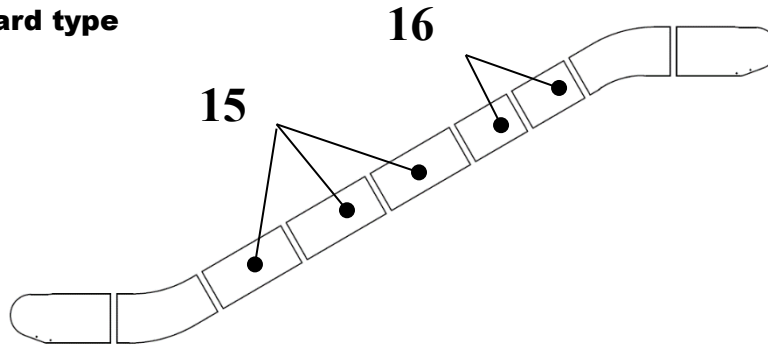

ESCALATOR BALUSTRADE GLASS PANEL PERPENDICULAR JOINTS

57-HE0801F

For Standard type