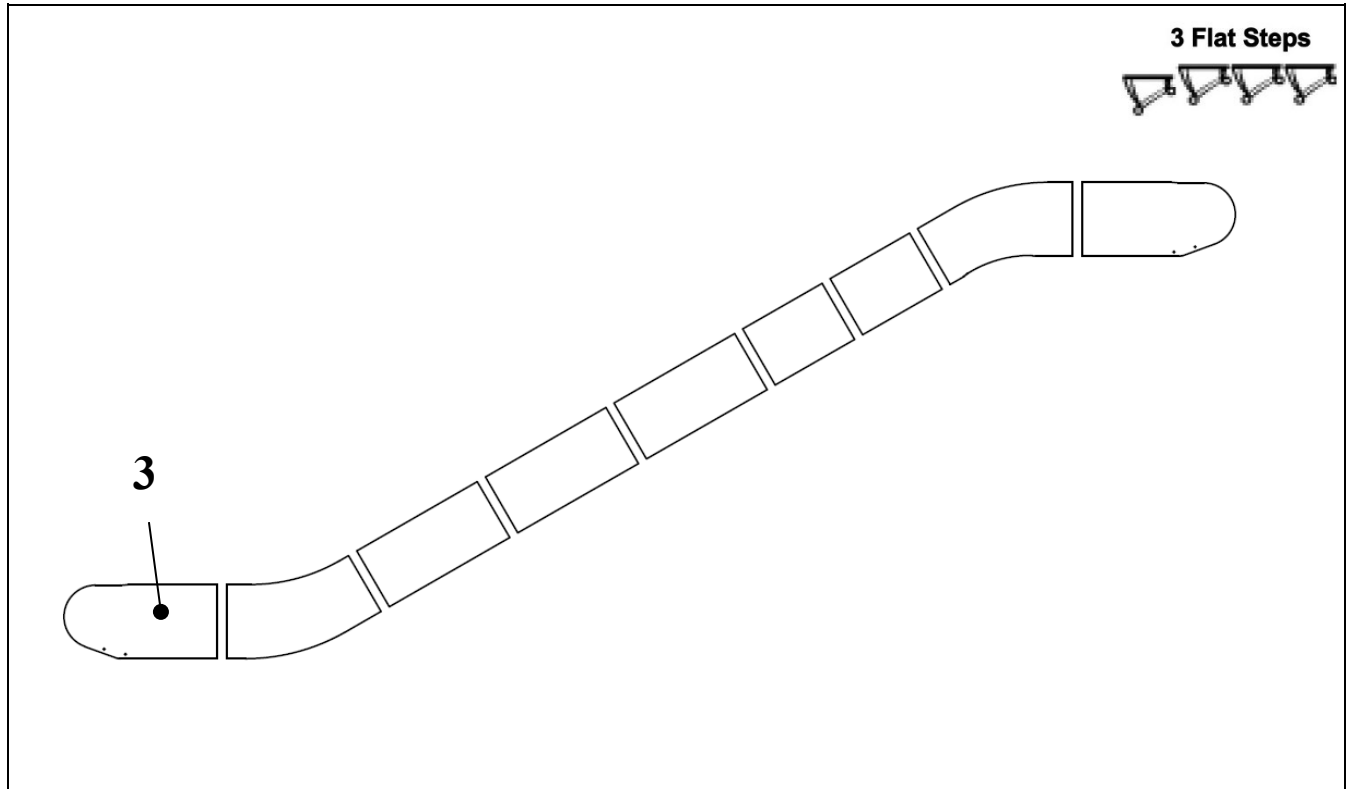

**ESCALATOR
BALUSTRADE GLASS PANEL
PERPENDICULAR JOINTS**

57-HE0801F

REF. No.	HE0801F PART No.		Balustrade height	Inclination	Balustrade illumination	DESCRIPTION
	PREFIX	MAT. SUFFIX				
3	HAA434AZ103...	ON REQUEST	1000	30°	NONE	GLASS PANEL, 3Flat Steps, Left Side
	HAA434AZ113...	ON REQUEST			Checked LED handrail light	
	HAA434AZ123...	ON REQUEST			Discontinuous Checked LED handrail light	
	HAA434AZ133...	ON REQUEST			Zonal LED handrail light	
	HAA434AZ143...	ON REQUEST			Sand blasting LED handrail light	
	HAA434AZ153...	ON REQUEST		35°	NONE	
	HAA434AZ163...	ON REQUEST			Checked LED handrail light	
	HAA434AZ173...	ON REQUEST			Discontinuous Checked LED handrail light	
	HAA434AZ183...	ON REQUEST			Zonal LED handrail light	
	HAA434AZ193...	ON REQUEST			Sand blasting LED handrail light