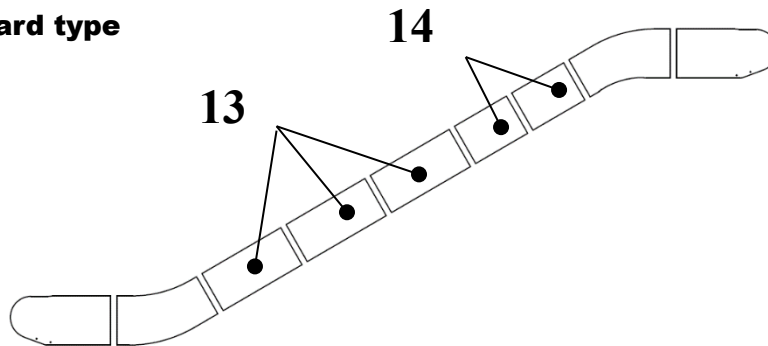

ESCALATOR BALUSTRADE GLASS PANEL PERPENDICULAR JOINTS

57-HE0801F

For Standard type