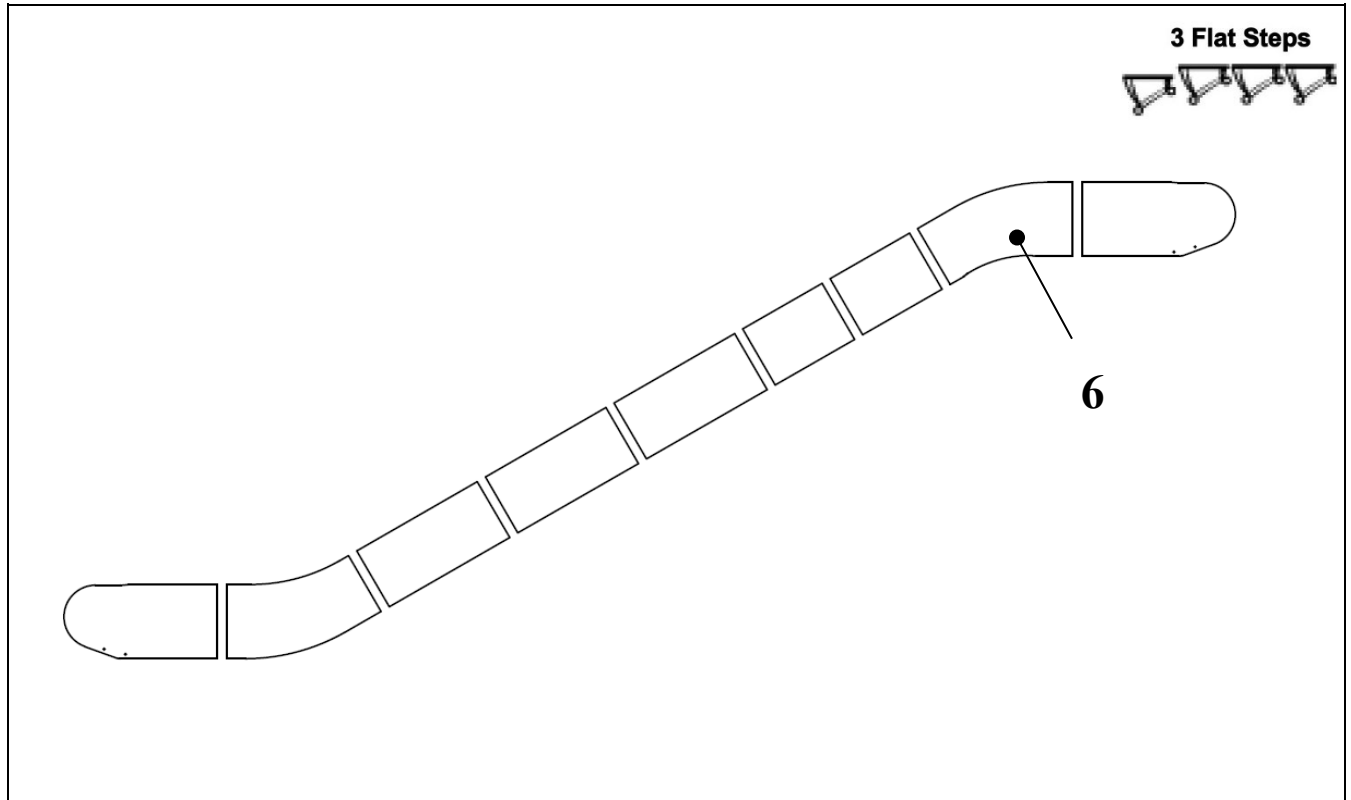

**ESCALATOR
BALUSTRADE GLASS PANEL
PERPENDICULAR JOINTS**

57-HE0801F

REF. No.	HE0801F		Balustrade height	Inclination	Balustrade illumination	DESCRIPTION
	PART No.					
	PREFIX	MAT. SUFFIX				
6	HAA434BA2...	ON REQUEST	930	30°	NONE	GLASS PANEL, 3Flat Steps, Right Side
	HAA434BA12...	ON REQUEST			Checked LED handrail light	
	HAA434BA22...	ON REQUEST			Discontinuous Checked LED handrail light	
	HAA434BA32...	ON REQUEST			Zonal LED handrail light	
	HAA434BA42...	ON REQUEST			Sand blasting LED handrail light	
	HAA434BA52...	ON REQUEST		35°	NONE	
	HAA434BA62...	ON REQUEST			Checked LED handrail light	
	HAA434BA72...	ON REQUEST			Discontinuous Checked LED handrail light	
	HAA434BA82...	ON REQUEST			Zonal LED handrail light	
	HAA434BA92...	ON REQUEST			Sand blasting LED handrail light