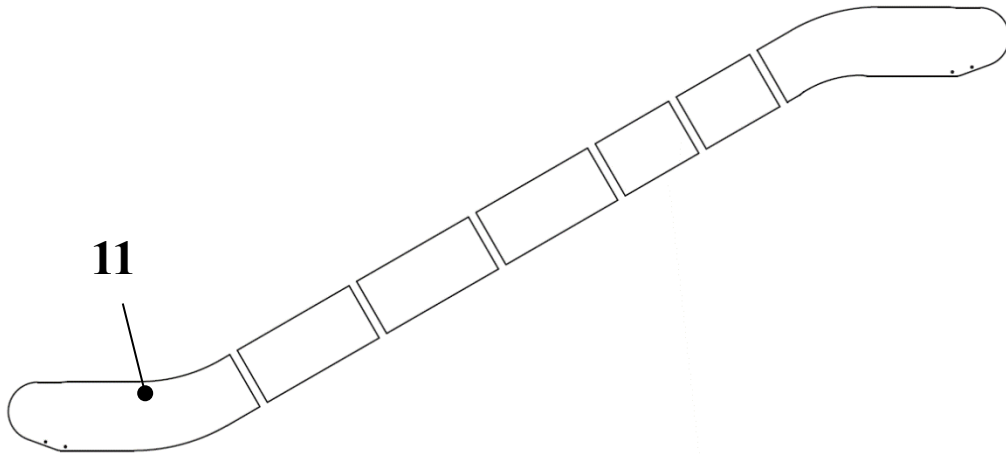

**ESCALATOR
BALUSTRADE GLASS PANEL
PERPENDICULAR JOINTS**

57-HE0801F

REF. No.	HE0801F PART No.		Balustrade height	Inclination	Balustrade illumination	DESCRIPTION
	PREFIX	MAT. SUFFIX				
11	HAA434BD101...	ON REQUEST	1000	30°	NONE	GLASS PANEL, 2Flat Steps, Left Side
	HAA434BD111...	ON REQUEST			Checked LED handrail light	
	HAA434BD121...	ON REQUEST			Discontinuous Checked LED handrail light	
	HAA434BD131...	ON REQUEST			Zonal LED handrail light	
	HAA434BD141...	ON REQUEST			Sand blasting LED handrail light	
	HAA434BD151...	ON REQUEST		35°	NONE	
	HAA434BD161...	ON REQUEST			Checked LED handrail light	
	HAA434BD171...	ON REQUEST			Discontinuous Checked LED handrail light	
	HAA434BD181...	ON REQUEST			Zonal LED handrail light	
	HAA434BD191...	ON REQUEST			Sand blasting LED handrail light