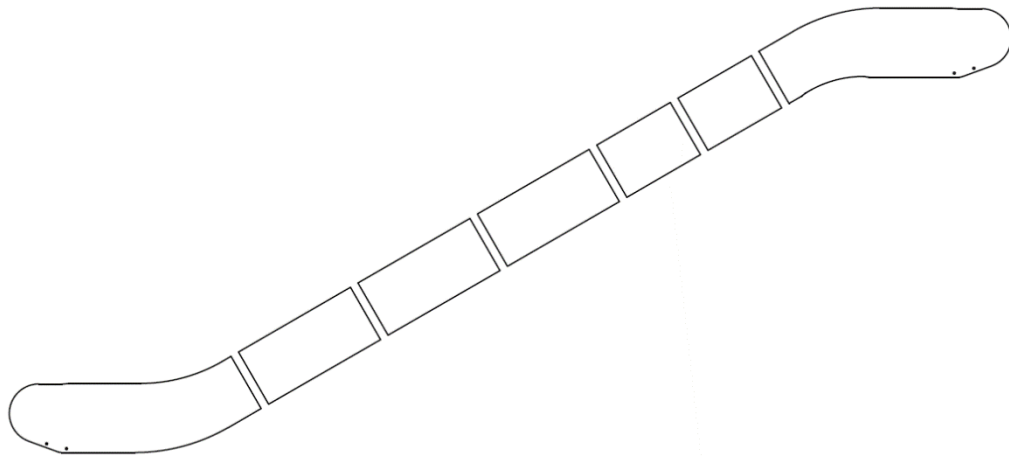

**ESCALATOR
BALUSTRADE GLASS PANEL
PERPENDICULAR JOINTS**

Spare Parts Leaflet

57-HE0801F

May. 26th, 2019 / Page 1 of 30

Unpublished Work—© Otis Elevator Co.

OTIS

This document does not contain
technical data subject to ITAR
or EAR.

**ELEVATOR ENGINEERING
Otis Elevator Company
OTIS ENGINEERING CHINA
ESCALATOR**

Leaflet Description

Balustrade glass panel, glass joints vertical to step nose line, for Link (Common X0508, Link, OTIS_LINK, Link_508NCE)