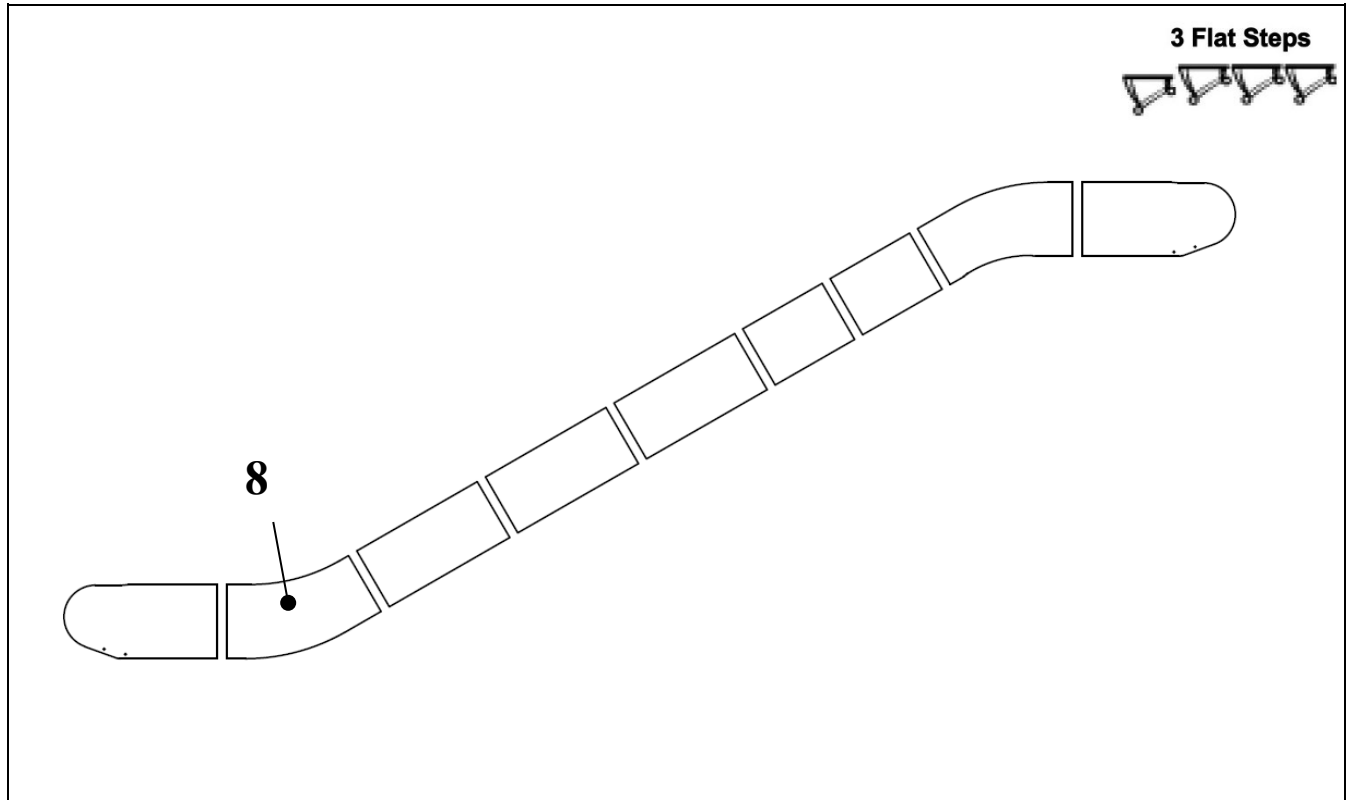

**ESCALATOR
BALUSTRADE GLASS PANEL
PERPENDICULAR JOINTS**

57-HE0801F

REF. No.	HE0801F		Balustrade height	Inclination	Balustrade illumination	DESCRIPTION
	PART No.					
	PREFIX	MAT. SUFFIX				
8	HAA434BB2...	ON REQUEST	930	30°	NONE	GLASS PANEL, 3Flat Steps, Right Side
	HAA434BB12...	ON REQUEST			Checked LED handrail light	
	HAA434BB22...	ON REQUEST			Discontinuous Checked LED handrail light	
	HAA434BB32...	ON REQUEST			Zonal LED handrail light	
	HAA434BB42...	ON REQUEST			Sand blasting LED handrail light	
	HAA434BB52...	ON REQUEST		35°	NONE	
	HAA434BB62...	ON REQUEST			Checked LED handrail light	
	HAA434BB72...	ON REQUEST			Discontinuous Checked LED handrail light	
	HAA434BB82...	ON REQUEST			Zonal LED handrail light	
	HAA434BB92...	ON REQUEST			Sand blasting LED handrail light