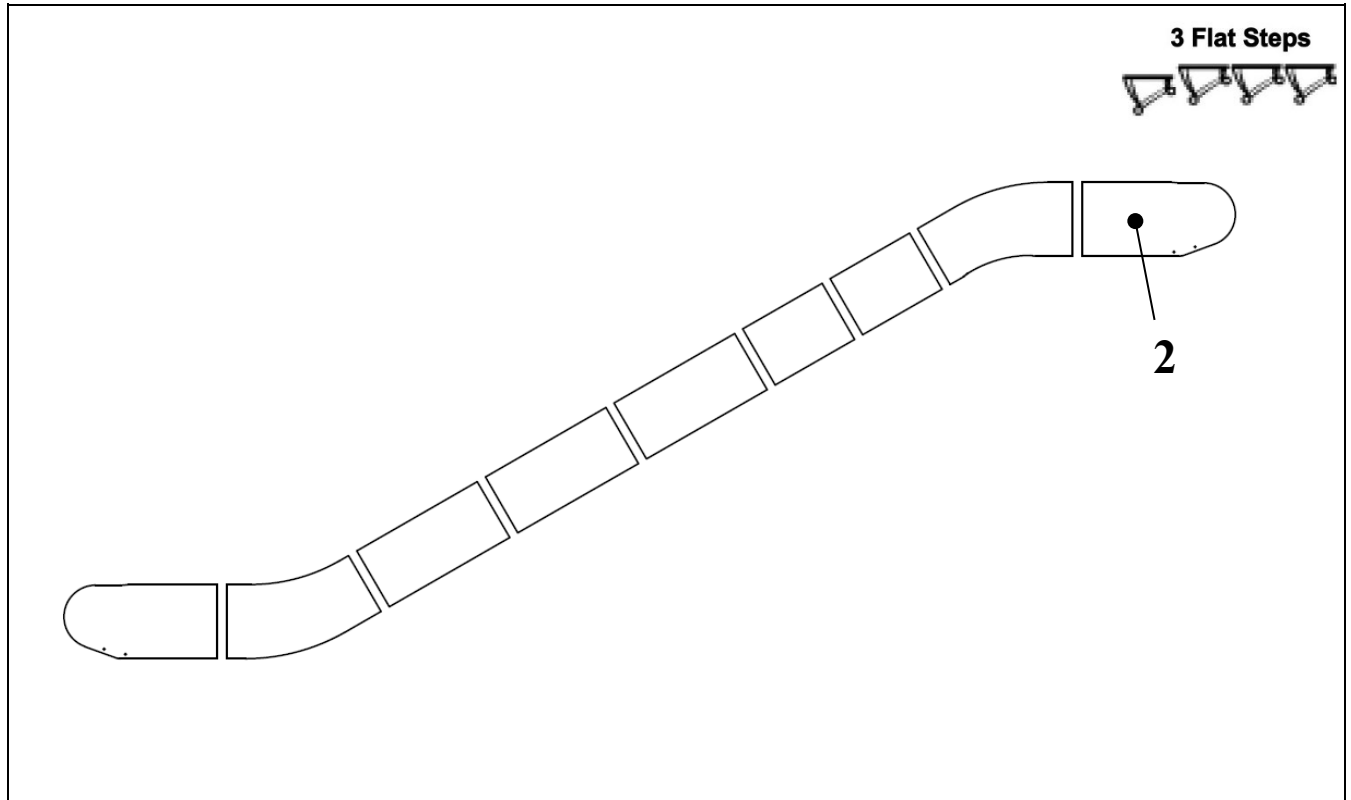

**ESCALATOR
BALUSTRADE GLASS PANEL
PERPENDICULAR JOINTS**

57-HE0801F

REF. No.	HE0801F		Balustrade height	Inclination	Balustrade illumination	DESCRIPTION
	PART No.					
	PREFIX	MAT. SUFFIX				
2	HAA434AZ1...	ON REQUEST	930	30°	NONE	GLASS PANEL, 3Flat Steps, Right Side
	HAA434AZ11...	ON REQUEST			Checked LED handrail light	
	HAA434AZ21...	ON REQUEST			Discontinuous Checked LED handrail light	
	HAA434AZ31...	ON REQUEST			Zonal LED handrail light	
	HAA434AZ41...	ON REQUEST			Sand blasting LED handrail light	
	HAA434AZ51...	ON REQUEST		35°	NONE	
	HAA434AZ61...	ON REQUEST			Checked LED handrail light	
	HAA434AZ71...	ON REQUEST			Discontinuous Checked LED handrail light	
	HAA434AZ81...	ON REQUEST			Zonal LED handrail light	
	HAA434AZ91...	ON REQUEST			Sand blasting LED handrail light