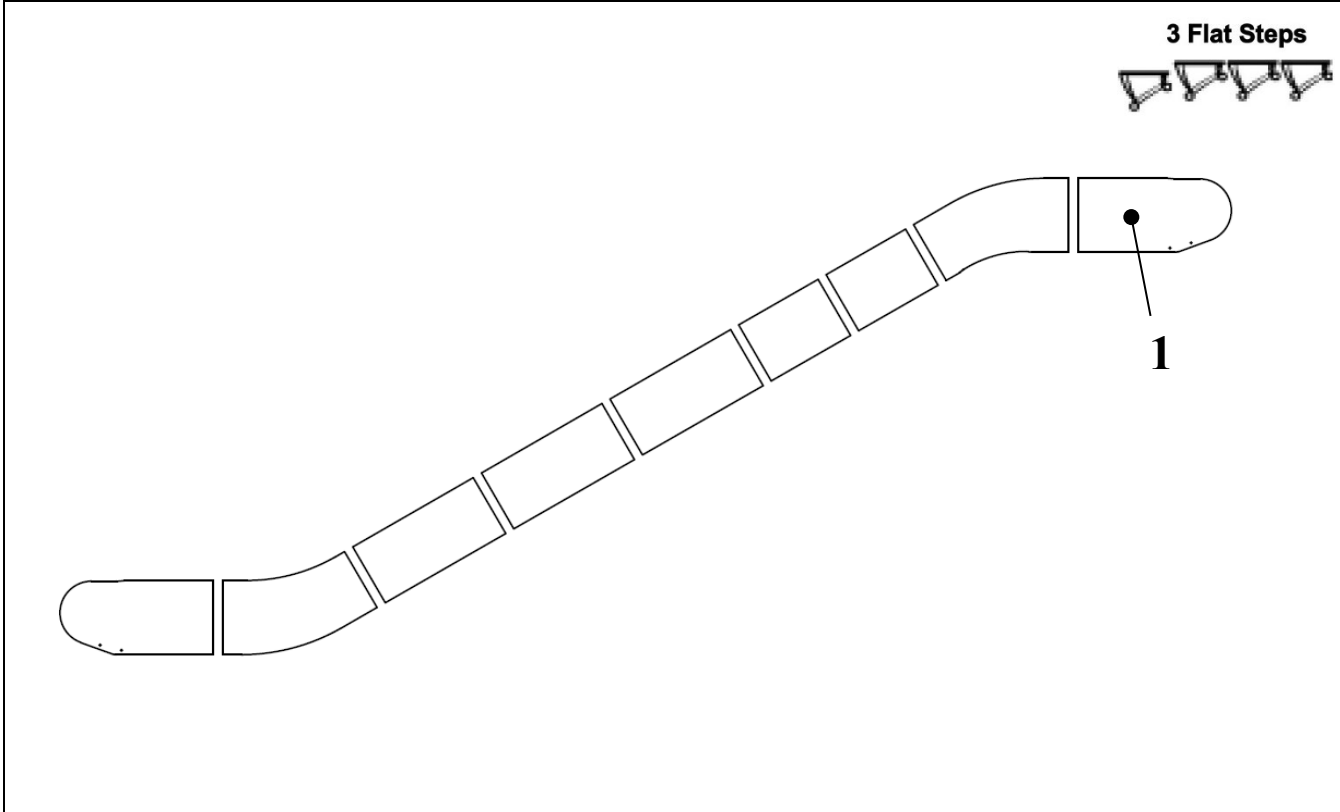

**ESCALATOR
BALUSTRADE GLASS PANEL
PERPENDICULAR JOINTS**

57-HE0801F

REF. No.	HE0801F		Balustrade height	Inclination	Balustrade illumination	DESCRIPTION
	PART No.					
	PREFIX	MAT. SUFFIX				
1	HAA434AZ102...	ON REQUEST	1000	30°	NONE	GLASS PANEL, 3Flat Steps, Left Side
	HAA434AZ112...	ON REQUEST			Checked LED handrail light	
	HAA434AZ122...	ON REQUEST			Discontinuous Checked LED handrail light	
	HAA434AZ132...	ON REQUEST			Zonal LED handrail light	
	HAA434AZ142...	ON REQUEST			Sand blasting LED handrail light	
	HAA434AZ152...	ON REQUEST		35°	NONE	
	HAA434AZ162...	ON REQUEST			Checked LED handrail light	
	HAA434AZ172...	ON REQUEST			Discontinuous Checked LED handrail light	
	HAA434AZ182...	ON REQUEST			Zonal LED handrail light	
	HAA434AZ192...	ON REQUEST			Sand blasting LED handrail light