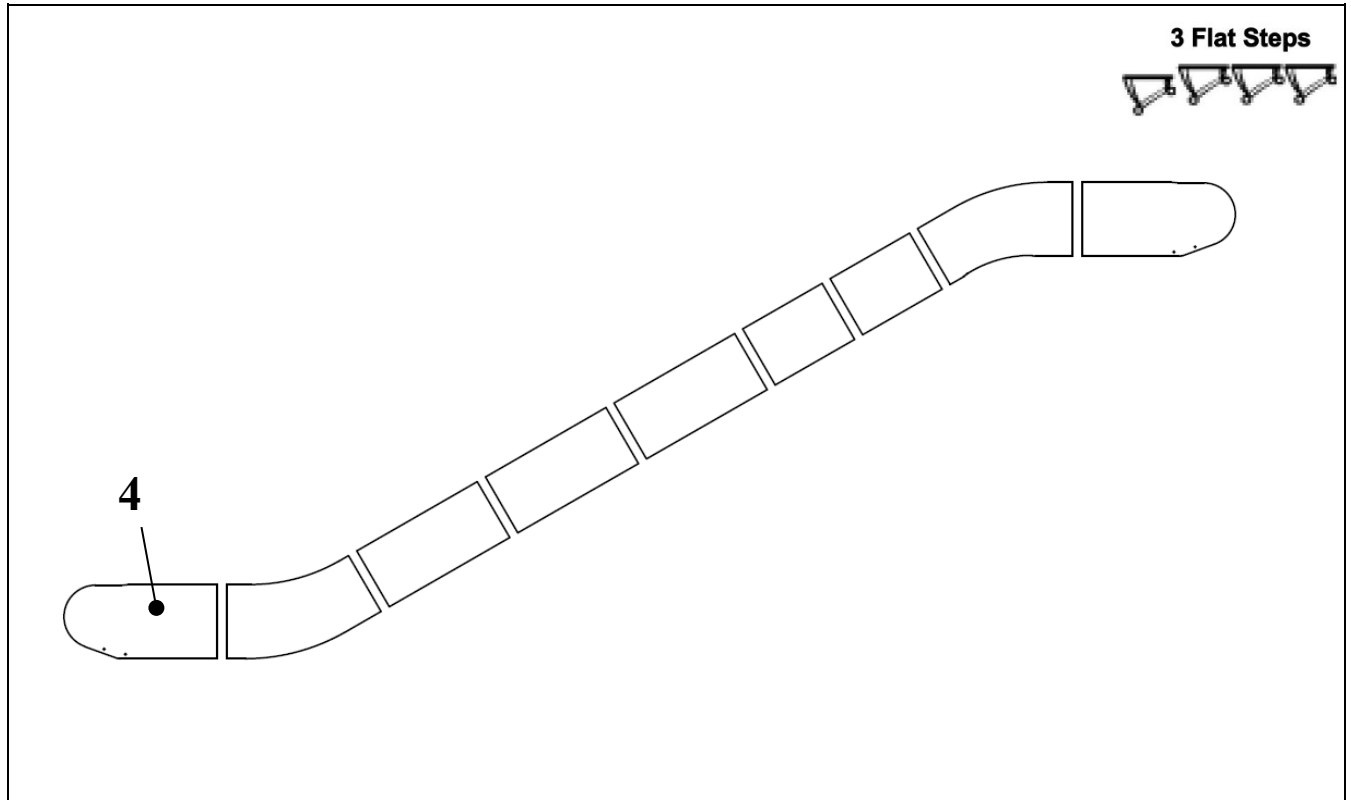

**ESCALATOR
BALUSTRADE GLASS PANEL
PERPENDICULAR JOINTS**

57-HE0801F

REF. No.	HE0801F		Balustrade height	Inclination	Balustrade illumination	DESCRIPTION
	PART No.					
	PREFIX	MAT. SUFFIX				
4	HAA434AZ4...	ON REQUEST	930	30°	NONE	GLASS PANEL, 3Flat Steps, Right Side
	HAA434AZ14...	ON REQUEST			Checked LED handrail light	
	HAA434AZ24...	ON REQUEST			Discontinuous Checked LED handrail light	
	HAA434AZ34...	ON REQUEST			Zonal LED handrail light	
	HAA434AZ44...	ON REQUEST			Sand blasting LED handrail light	
	HAA434AZ54...	ON REQUEST		35°	NONE	
	HAA434AZ64...	ON REQUEST			Checked LED handrail light	
	HAA434AZ74...	ON REQUEST			Discontinuous Checked LED handrail light	
	HAA434AZ84...	ON REQUEST			Zonal LED handrail light	
	HAA434AZ94...	ON REQUEST			Sand blasting LED handrail light