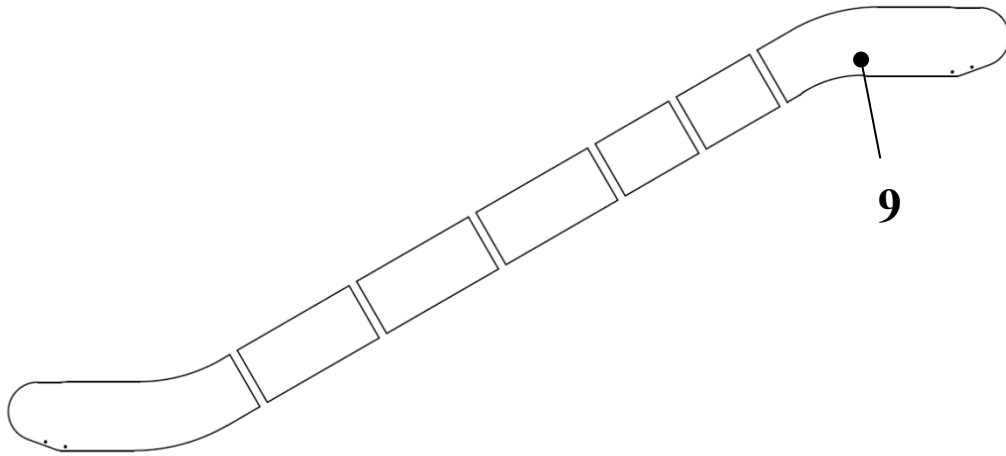

**ESCALATOR
BALUSTRADE GLASS PANEL
PERPENDICULAR JOINTS**

57-HE0801F

REF. No.	HE0801F		Balustrade height	Inclination	Balustrade illumination	DESCRIPTION
	PART No.					
	PREFIX	MAT. SUFFIX				
9	HAA434BC101...	ON REQUEST	1000	30°	NONE	GLASS PANEL, 2 Flat Steps, Left Side
	HAA434BC111...	ON REQUEST			Checked LED handrail light	
	HAA434BC121...	ON REQUEST			Discontinuous Checked LED handrail light	
	HAA434BC131...	ON REQUEST			Zonal LED handrail light	
	HAA434BC141...	ON REQUEST			Sand blasting LED handrail light	
	HAA434BC151...	ON REQUEST		35°	NONE	
	HAA434BC161...	ON REQUEST			Checked LED handrail light	
	HAA434BC171...	ON REQUEST			Discontinuous Checked LED handrail light	
	HAA434BC181...	ON REQUEST			Zonal LED handrail light	
	HAA434BC191...	ON REQUEST			Sand blasting LED handrail light