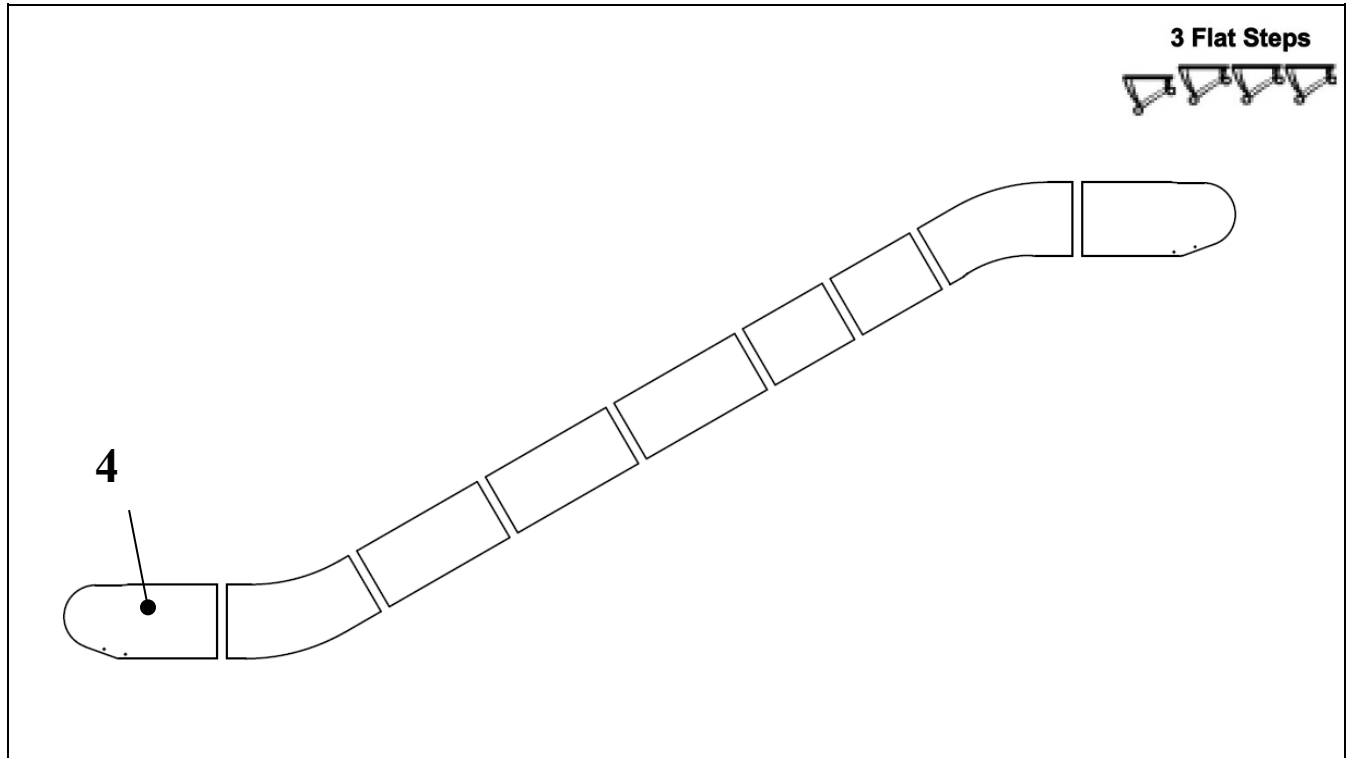

**ESCALATOR
BALUSTRADE GLASS PANEL
PERPENDICULAR JOINTS**

57-HE0801F

REF. No.	HE0801F PART No.		Balustrade height	Inclination	Balustrade illumination	DESCRIPTION
	PREFIX	MAT. SUFFIX				
4	HAA434AZ104...	ON REQUEST	1000	30°	NONE	GLASS PANEL, 3Flat Steps, Right Side
	HAA434AZ114...	ON REQUEST			Checked LED handrail light	
	HAA434AZ124...	ON REQUEST			Discontinuous Checked LED handrail light	
	HAA434AZ134...	ON REQUEST			Zonal LED handrail light	
	HAA434AZ144...	ON REQUEST			Sand blasting LED handrail light	
	HAA434AZ154...	ON REQUEST		35°	NONE	
	HAA434AZ164...	ON REQUEST			Checked LED handrail light	
	HAA434AZ174...	ON REQUEST			Discontinuous Checked LED handrail light	
	HAA434AZ184...	ON REQUEST			Zonal LED handrail light	
	HAA434AZ194...	ON REQUEST			Sand blasting LED handrail light