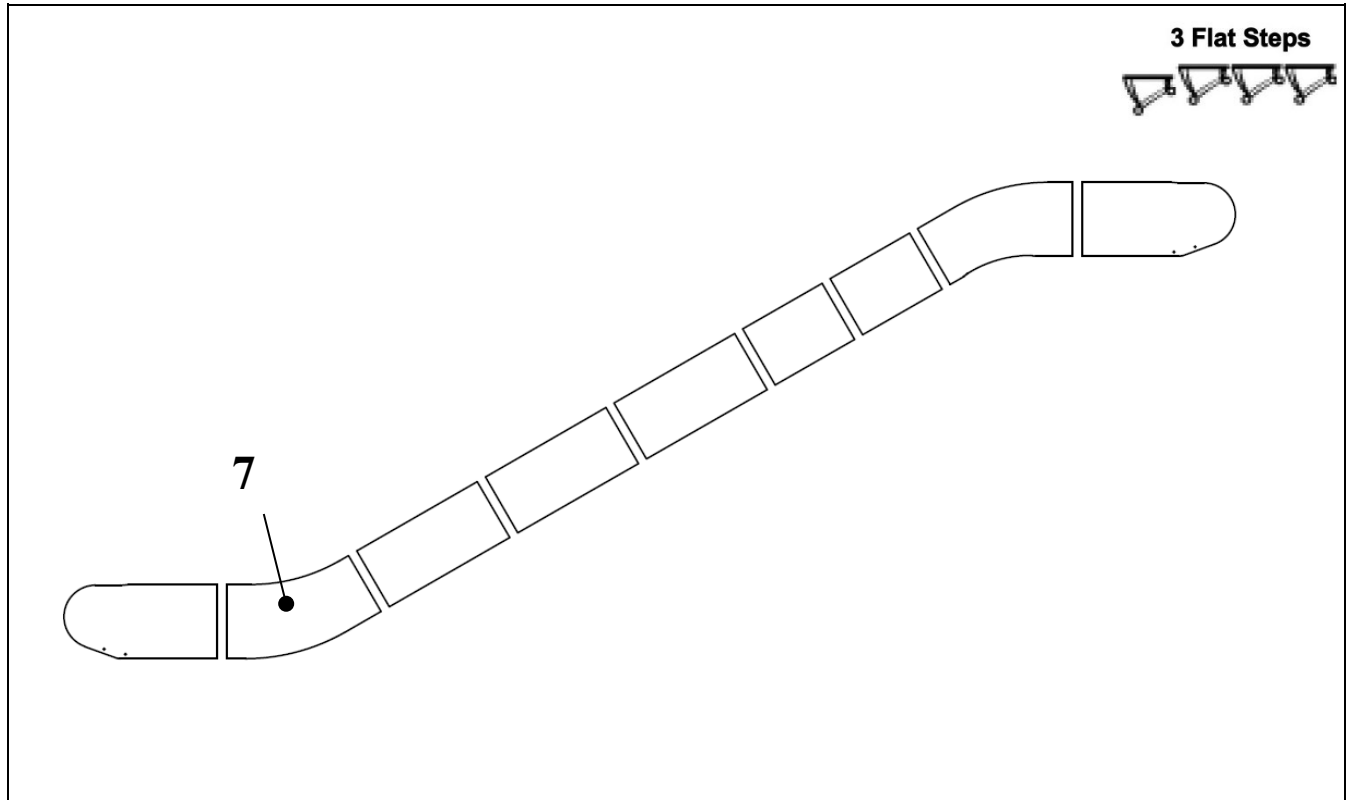

**ESCALATOR
BALUSTRADE GLASS PANEL
PERPENDICULAR JOINTS**

57-HE0801F

REF. No.	HE0801F		Balustrade height	Inclination	Balustrade illumination	DESCRIPTION
	PART No.					
	PREFIX	MAT. SUFFIX				
7	HAA434BB101...	ON REQUEST	1000	30°	NONE	GLASS PANEL, 3Flat Steps, Left Side
	HAA434BB111...	ON REQUEST			Checked LED handrail light	
	HAA434BB121...	ON REQUEST			Discontinuous Checked LED handrail light	
	HAA434BB131...	ON REQUEST			Zonal LED handrail light	
	HAA434BB141...	ON REQUEST			Sand blasting LED handrail light	
	HAA434BB151...	ON REQUEST		35°	NONE	
	HAA434BB161...	ON REQUEST			Checked LED handrail light	
	HAA434BB171...	ON REQUEST			Discontinuous Checked LED handrail light	
	HAA434BB181...	ON REQUEST			Zonal LED handrail light	
	HAA434BB191...	ON REQUEST			Sand blasting LED handrail light