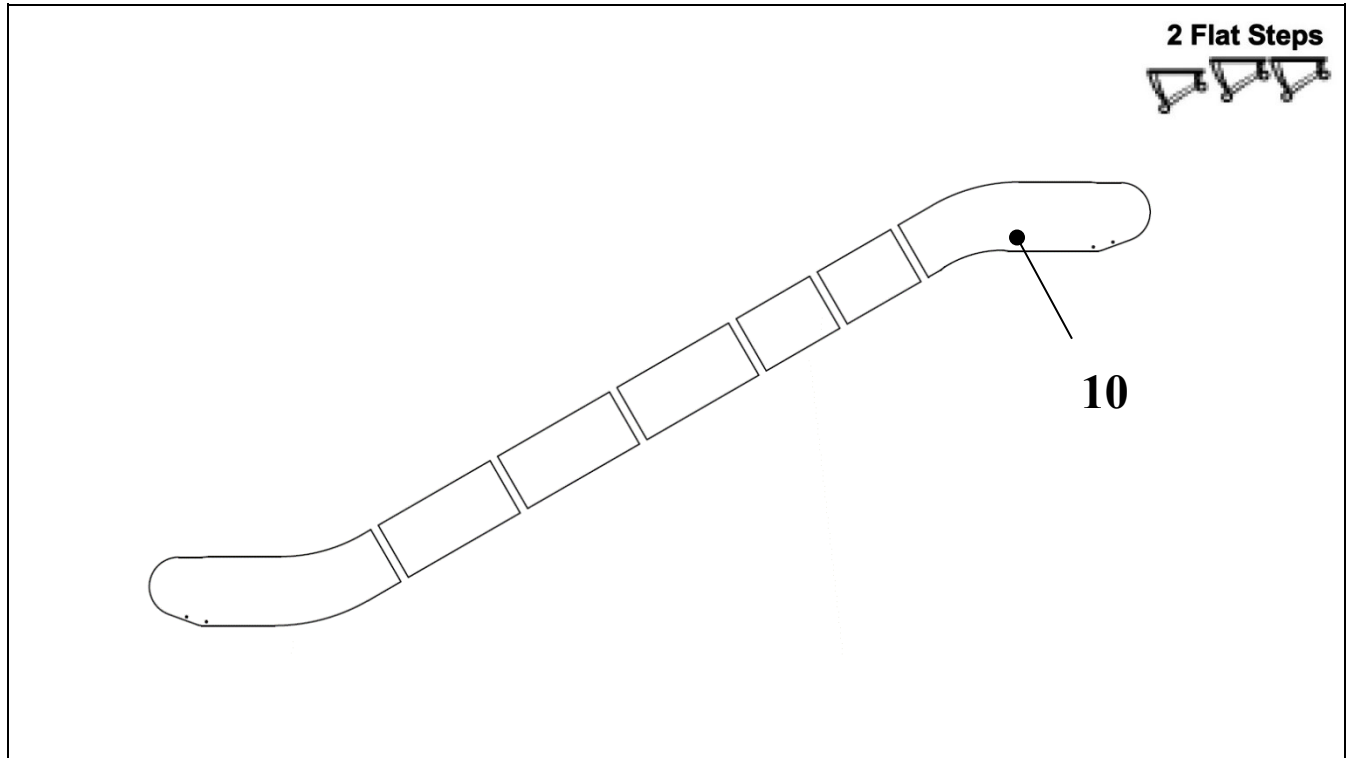

**ESCALATOR
BALUSTRADE GLASS PANEL
PERPENDICULAR JOINTS**

57-HE0801F

REF. No.	HE0801F		Balustrade height	Inclination	Balustrade illumination	DESCRIPTION
	PART No.					
	PREFIX	MAT. SUFFIX				
10	HAA434BC2...	ON REQUEST	930	30°	NONE	GLASS PANEL, 2Flat Steps, Right Side
	HAA434BC12...	ON REQUEST			Checked LED handrail light	
	HAA434BC22...	ON REQUEST			Discontinuous Checked LED handrail light	
	HAA434BC32...	ON REQUEST			Zonal LED handrail light	
	HAA434BC42...	ON REQUEST			Sand blasting LED handrail light	
	HAA434BC52...	ON REQUEST		35°	NONE	
	HAA434BC62...	ON REQUEST			Checked LED handrail light	
	HAA434BC72...	ON REQUEST			Discontinuous Checked LED handrail light	
	HAA434BC82...	ON REQUEST			Zonal LED handrail light	
	HAA434BC92...	ON REQUEST			Sand blasting LED handrail light