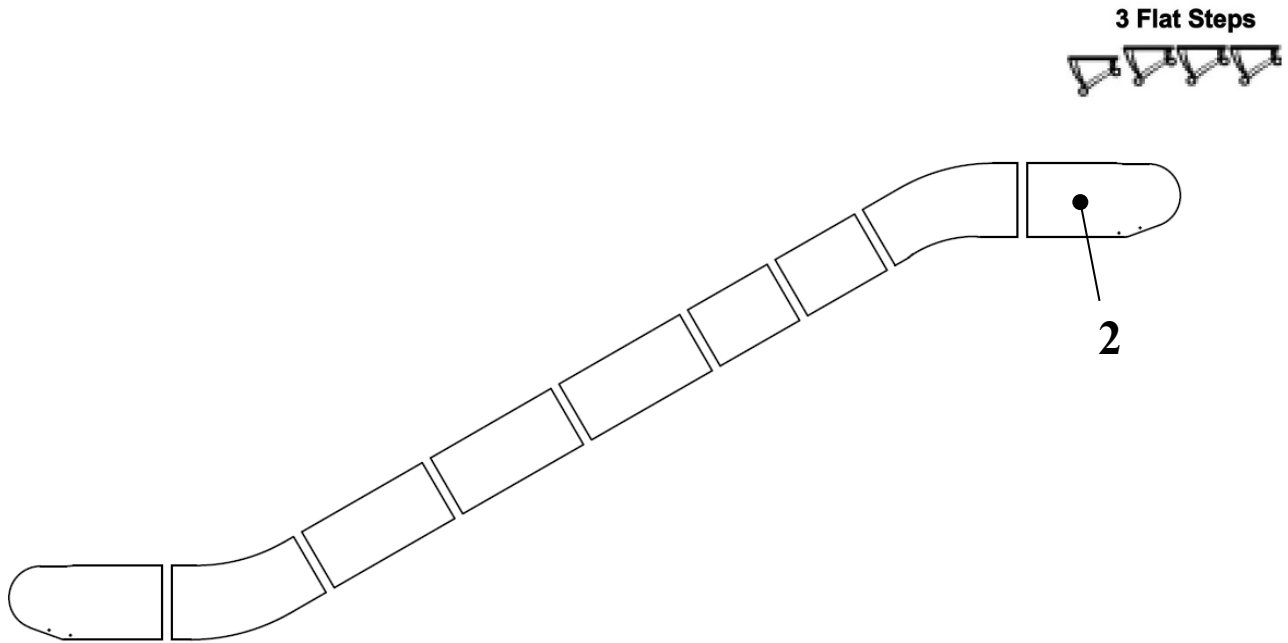

**ESCALATOR
BALUSTRADE GLASS PANEL
PERPENDICULAR JOINTS**

57-HE0801F

REF. No.	HE0801F		Balustrade height	Inclination	Balustrade illumination	DESCRIPTION
	PART No.					
	PREFIX	MAT. SUFFIX				
2	HAA434AZ101...	ON REQUEST	1000	30°	NONE	GLASS PANEL, 3Flat Steps, Right Side
	HAA434AZ111...	ON REQUEST			Checked LED handrail light	
	HAA434AZ121...	ON REQUEST			Discontinuous Checked LED handrail light	
	HAA434AZ131...	ON REQUEST			Zonal LED handrail light	
	HAA434AZ141...	ON REQUEST			Sand blasting LED handrail light	
	HAA434AZ151...	ON REQUEST		NONE	35°	
	HAA434AZ161...	ON REQUEST		Checked LED handrail light		
	HAA434AZ171...	ON REQUEST		Discontinuous Checked LED handrail light		
	HAA434AZ181...	ON REQUEST		Zonal LED handrail light		
	HAA434AZ191...	ON REQUEST		Sand blasting LED handrail light