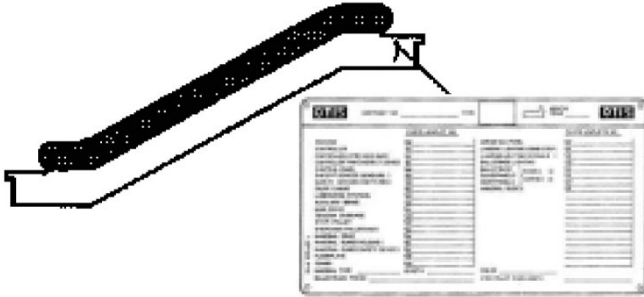

**ESCALATOR
BALUSTRADE GLASS PANEL
PERPENDICULAR JOINTS**

Spare Parts Leaflet

57-HE0801F

May. 26th, 2019 / Page 1 of 30

Unpublished Work—© Otis Elevator Co.

OTIS

This document does not contain
technical data subject to ITAR
or EAR.