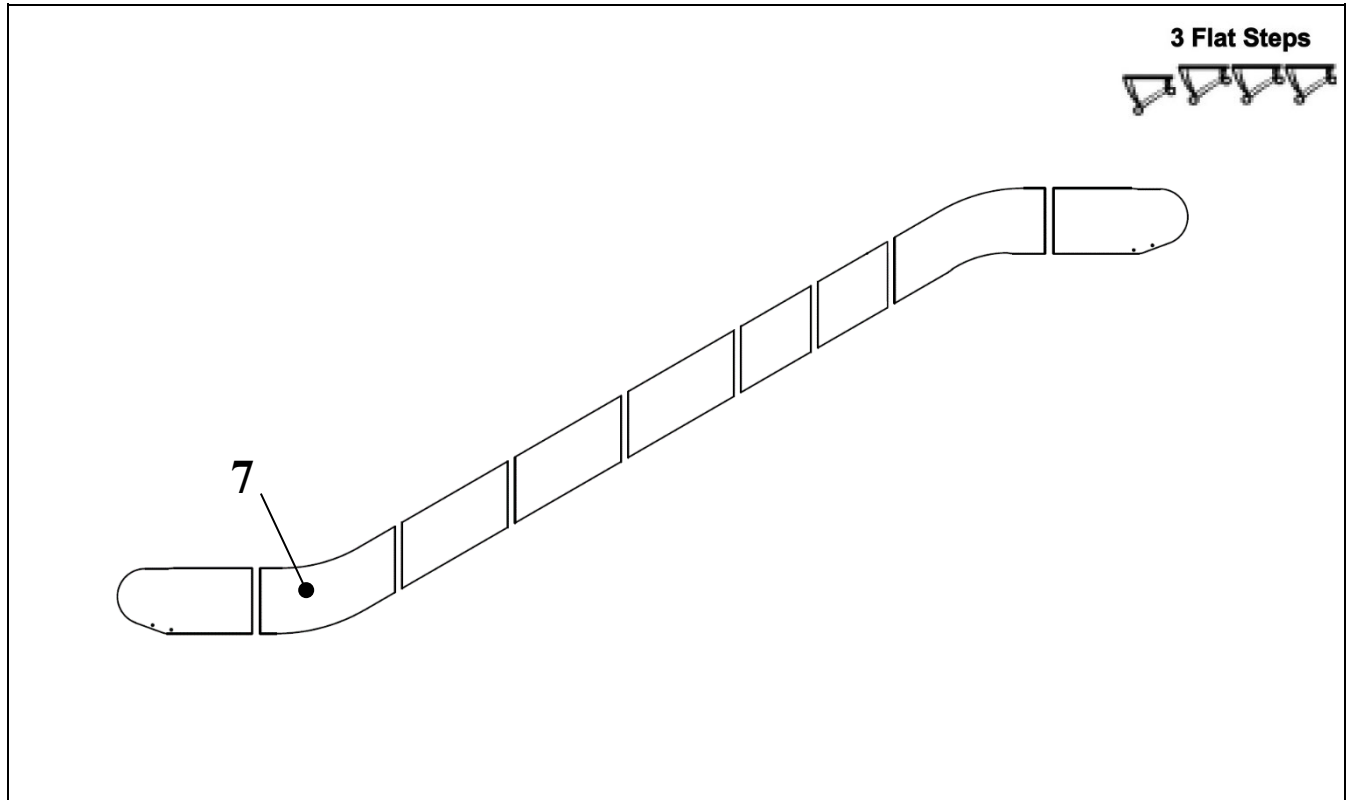

**ESCALATOR
BALUSTRADE GLASS PANEL
VERTICAL JOINTS**

57-HE0801G

REF. No.	HE0801G		Balustrade height	Inclination	Balustrade illumination	DESCRIPTION
	PART No.					
	PREFIX	MAT. SUFFIX				
7	HAA434BG1...	ON REQUEST	930	30°	NONE	GLASS PANEL, 3Flat Steps, Left Side
	HAA434BG11...	ON REQUEST			Checked LED handrail light	
	HAA434BG21...	ON REQUEST			Discontinuous Checked LED handrail light	
	HAA434BG31...	ON REQUEST			Zonal LED handrail light	
	HAA434BG41...	ON REQUEST			Sand blasting LED handrail light	
	HAA434BG51...	ON REQUEST		35°	NONE	
	HAA434BG61...	ON REQUEST			Checked LED handrail light	
	HAA434BG71...	ON REQUEST			Discontinuous Checked LED handrail light	
	HAA434BG81...	ON REQUEST			Zonal LED handrail light	
	HAA434BG91...	ON REQUEST			Sand blasting LED handrail light