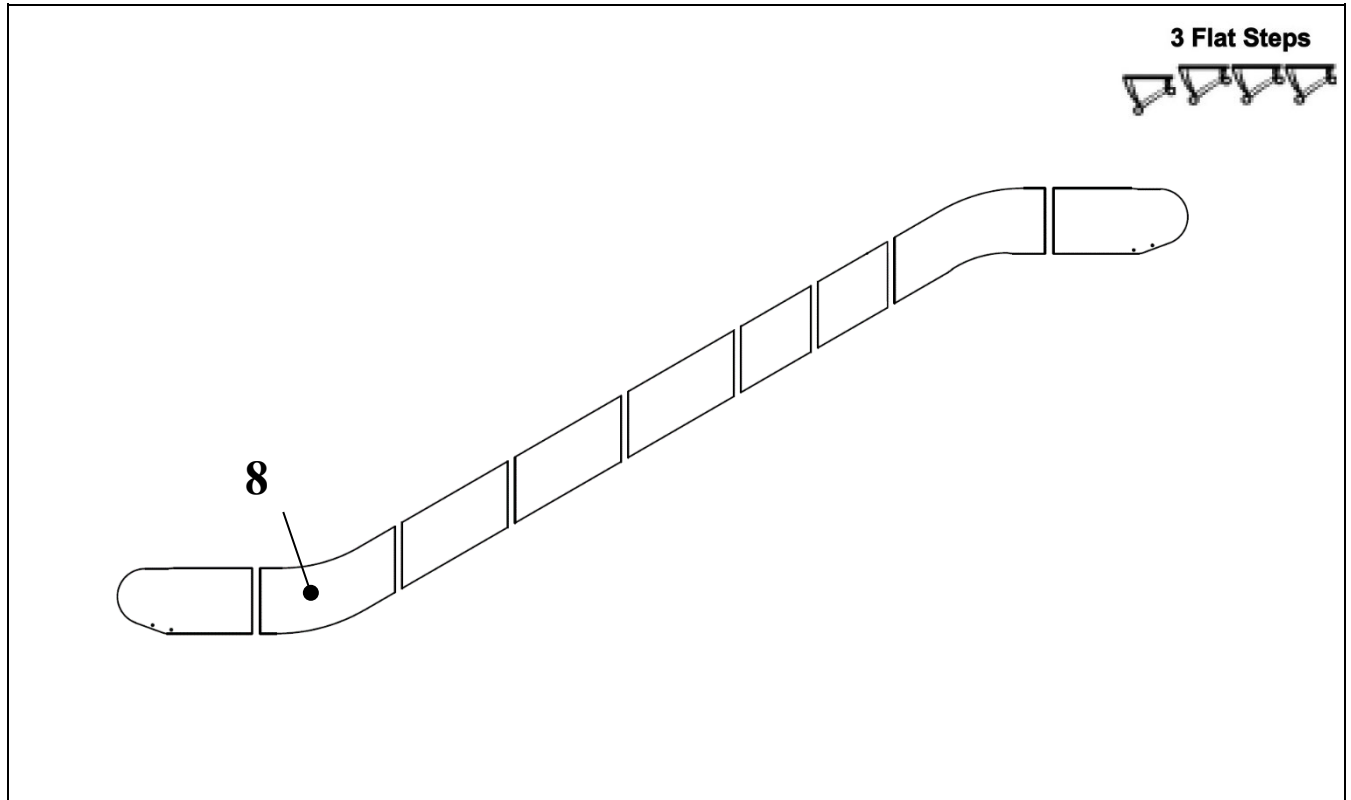

**ESCALATOR
BALUSTRADE GLASS PANEL
VERTICAL JOINTS**

57-HE0801G

REF. No.	HE0801G		Balustrade height	Inclination	Balustrade illumination	DESCRIPTION
	PART No. PREFIX	MAT. SUFFIX				
8	HAA434BG2...	ON REQUEST	930	30°	NONE	GLASS PANEL, 3Flat Steps, Right Side
	HAA434BG12...	ON REQUEST			Checked LED handrail light	
	HAA434BG22...	ON REQUEST			Discontinuous Checked LED handrail light	
	HAA434BG32...	ON REQUEST			Zonal LED handrail light	
	HAA434BG42...	ON REQUEST			Sand blasting LED handrail light	
	HAA434BG52...	ON REQUEST		35°	NONE	
	HAA434BG62...	ON REQUEST			Checked LED handrail light	
	HAA434BG72...	ON REQUEST			Discontinuous Checked LED handrail light	
	HAA434BG82...	ON REQUEST			Zonal LED handrail light	
	HAA434BG92...	ON REQUEST			Sand blasting LED handrail light