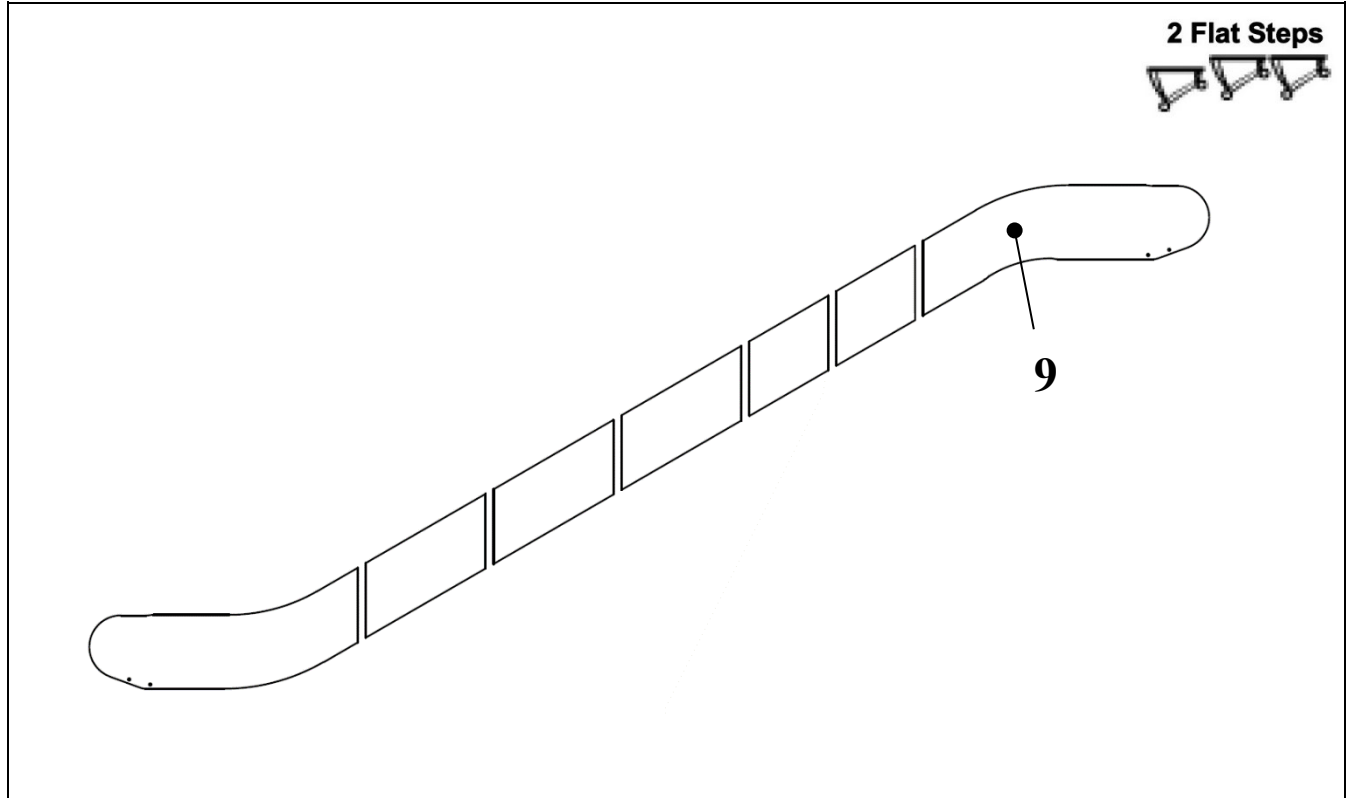

**ESCALATOR
BALUSTRADE GLASS PANEL
VERTICAL JOINTS**

57-HE0801G

REF. No.	HE0801G		Balustrade height	Inclination	Balustrade illumination	DESCRIPTION
	PART No.					
	PREFIX	MAT. SUFFIX				
9	HAA434BH1...	ON REQUEST	930	30°	NONE	GLASS PANEL, 2Flat Steps, Left Side
	HAA434BH11...	ON REQUEST			Checked LED handrail light	
	HAA434BH21...	ON REQUEST			Discontinuous Checked LED handrail light	
	HAA434BH31...	ON REQUEST			Zonal LED handrail light	
	HAA434BH41...	ON REQUEST			Sand blasting LED handrail light	
	HAA434BH51...	ON REQUEST		35°	NONE	
	HAA434BH61...	ON REQUEST			Checked LED handrail light	
	HAA434BH71...	ON REQUEST			Discontinuous Checked LED handrail light	
	HAA434BH81...	ON REQUEST			Zonal LED handrail light	
	HAA434BH91...	ON REQUEST			Sand blasting LED handrail light