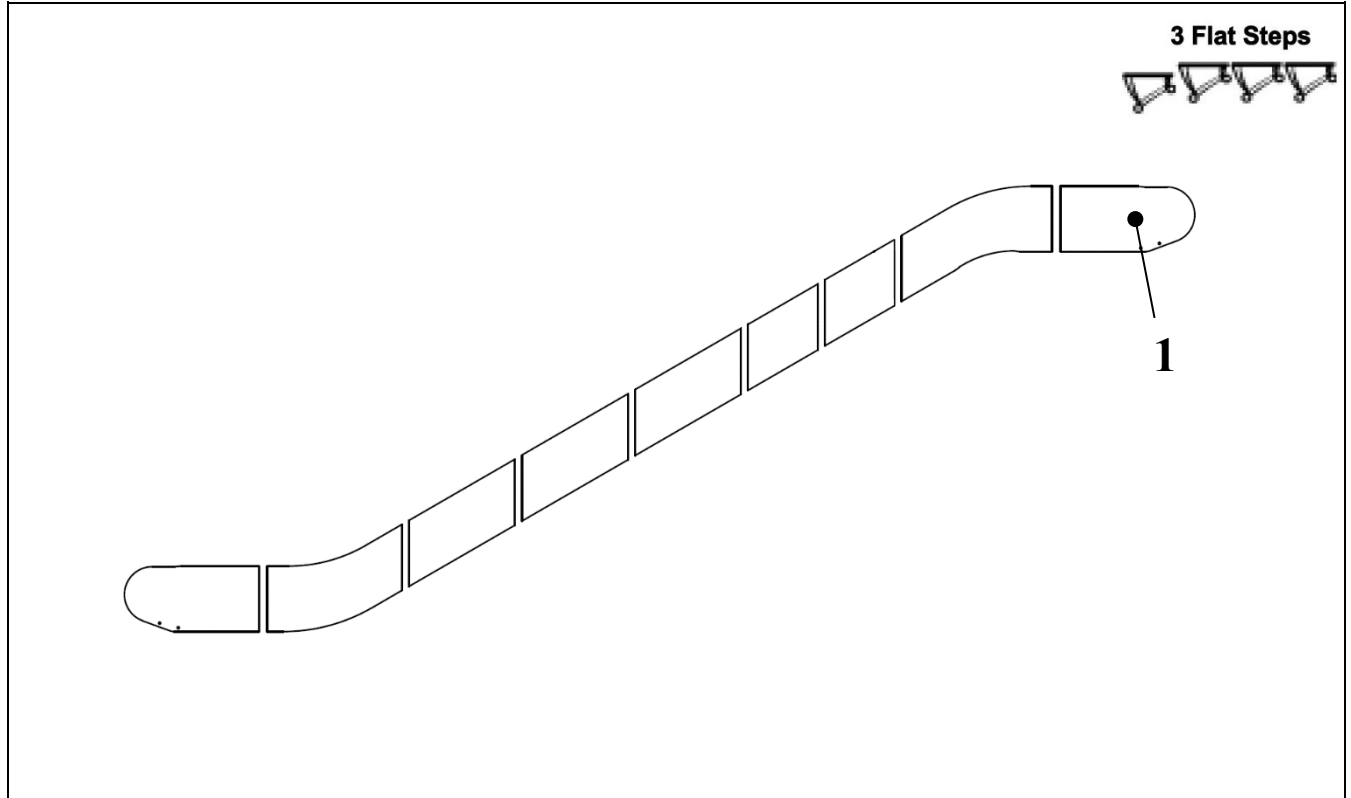

**ESCALATOR
BALUSTRADE GLASS PANEL
VERTICAL JOINTS**

57-HE0801G

REF. No.	HE0801G		Balustrade height	Inclination	Balustrade illumination	DESCRIPTION
	PART No.					
	PREFIX	MAT. SUFFIX				
1	HAA434AZ2...	ON REQUEST	930	30°	NONE	GLASS PANEL, 3Flat Steps, Left Side
	HAA434AZ12...	ON REQUEST			Checked LED handrail light	
	HAA434AZ22...	ON REQUEST			Discontinuous Checked LED handrail light	
	HAA434AZ32...	ON REQUEST			Zonal LED handrail light	
	HAA434AZ42...	ON REQUEST			Sand blasting LED handrail light	
	HAA434AZ52...	ON REQUEST		35°	NONE	
	HAA434AZ62...	ON REQUEST			Checked LED handrail light	
	HAA434AZ72...	ON REQUEST			Discontinuous Checked LED handrail light	
	HAA434AZ82...	ON REQUEST			Zonal LED handrail light	
	HAA434AZ92...	ON REQUEST			Sand blasting LED handrail light