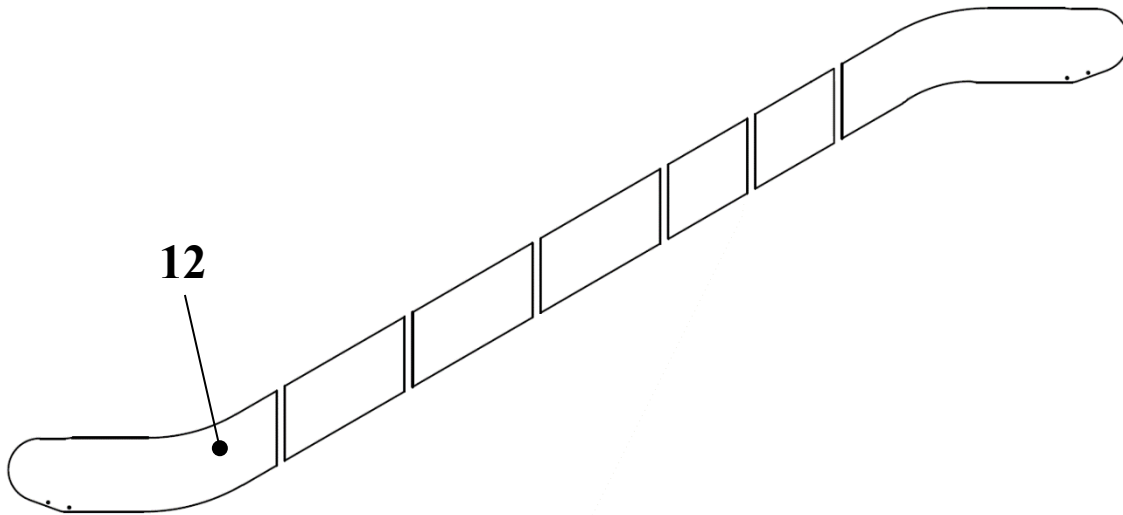

**ESCALATOR
BALUSTRADE GLASS PANEL
VERTICAL JOINTS**

57-HE0801G

REF. No.	HE0801G		Balustrade height	Inclination	Balustrade illumination	DESCRIPTION
	PART No.					
	PREFIX	MAT. SUFFIX				
12	HAA434BJ102...	ON REQUEST	1000	30°	NONE	GLASS PANEL, 2Flat Steps, Right Side
	HAA434BJ112...	ON REQUEST			Checked LED handrail light	
	HAA434BJ122...	ON REQUEST			Discontinuous Checked LED handrail light	
	HAA434BJ132...	ON REQUEST			Zonal LED handrail light	
	HAA434BJ142...	ON REQUEST			Sand blasting LED handrail light	
	HAA434BJ152...	ON REQUEST		35°	NONE	
	HAA434BJ162...	ON REQUEST			Checked LED handrail light	
	HAA434BJ172...	ON REQUEST			Discontinuous Checked LED handrail light	
	HAA434BJ182...	ON REQUEST			Zonal LED handrail light	
	HAA434BJ192...	ON REQUEST			Sand blasting LED handrail light