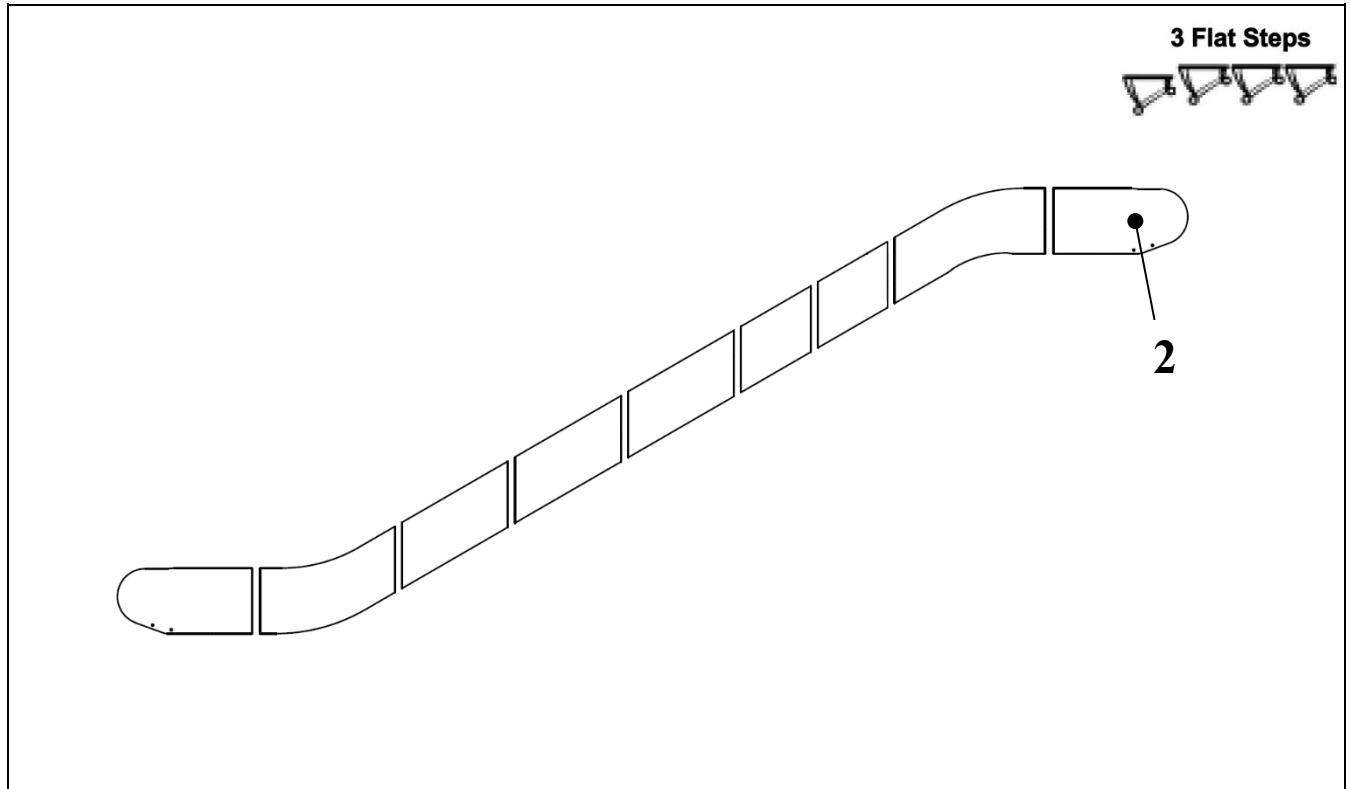

**ESCALATOR
BALUSTRADE GLASS PANEL
VERTICAL JOINTS**

57-HE0801G

REF. No.	HE0801G		Balustrade height	Inclination	Balustrade illumination	DESCRIPTION
	PART No.					
	PREFIX	MAT. SUFFIX				
2	HAA434AZ1...	ON REQUEST	930	30°	NONE	GLASS PANEL, 3Flat Steps, Right Side
	HAA434AZ11...	ON REQUEST			Checked LED handrail light	
	HAA434AZ21...	ON REQUEST			Discontinuous Checked LED handrail light	
	HAA434AZ31...	ON REQUEST			Zonal LED handrail light	
	HAA434AZ41...	ON REQUEST			Sand blasting LED handrail light	
	HAA434AZ51...	ON REQUEST		35°	NONE	
	HAA434AZ61...	ON REQUEST			Checked LED handrail light	
	HAA434AZ71...	ON REQUEST			Discontinuous Checked LED handrail light	
	HAA434AZ81...	ON REQUEST			Zonal LED handrail light	
	HAA434AZ91...	ON REQUEST			Sand blasting LED handrail light