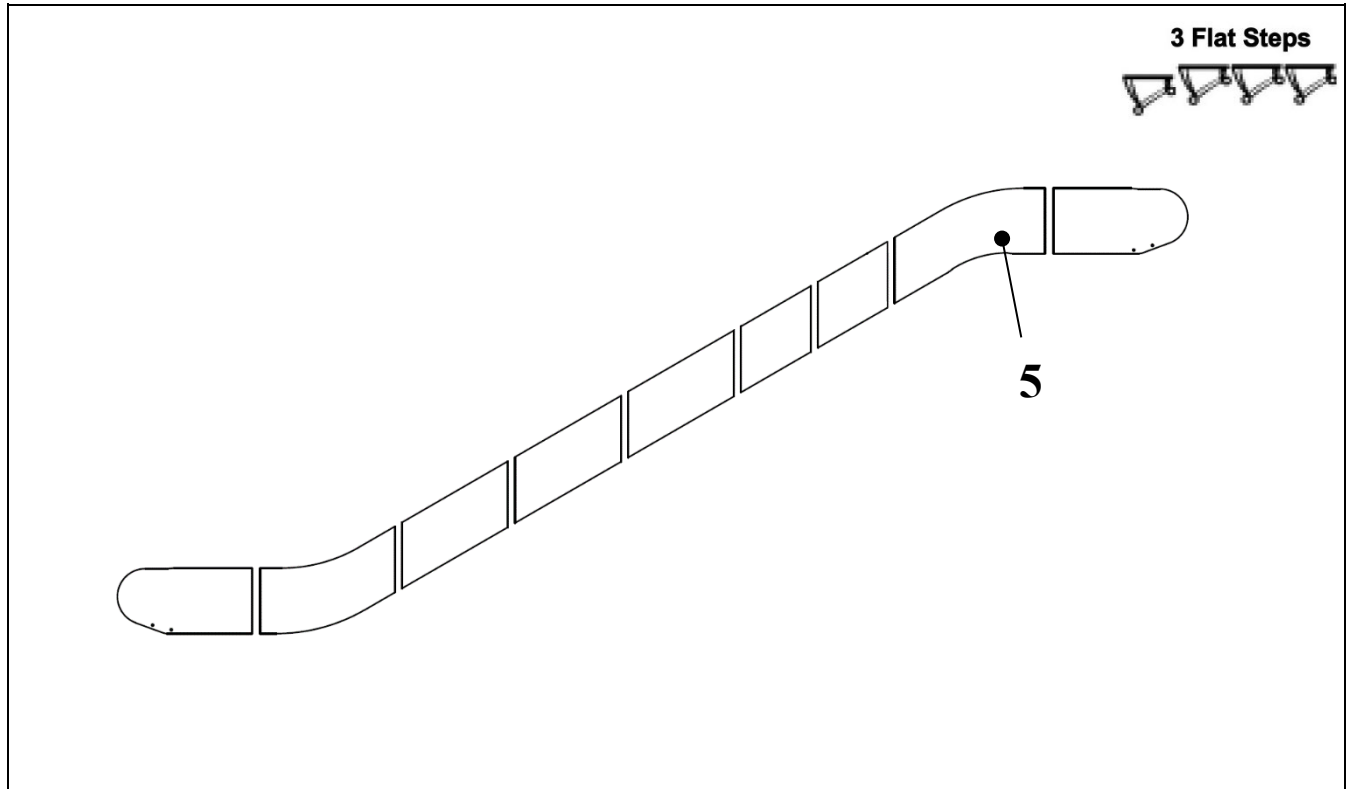

**ESCALATOR
BALUSTRADE GLASS PANEL
VERTICAL JOINTS**

57-HE0801G

REF. No.	HE0801G		Balustrade height	Inclination	Balustrade illumination	DESCRIPTION
	PART No.					
	PREFIX	MAT. SUFFIX				
5	HAA434BF101...	ON REQUEST	1000	30°	NONE	GLASS PANEL, 3Flat Steps, Left Side
	HAA434BF111...	ON REQUEST			Checked LED handrail light	
	HAA434BF121...	ON REQUEST			Discontinuous Checked LED handrail light	
	HAA434BF131...	ON REQUEST			Zonal LED handrail light	
	HAA434BF141...	ON REQUEST			Sand blasting LED handrail light	
	HAA434BF151...	ON REQUEST		35°	NONE	
	HAA434BF161...	ON REQUEST			Checked LED handrail light	
	HAA434BF171...	ON REQUEST			Discontinuous Checked LED handrail light	
	HAA434BF181...	ON REQUEST			Zonal LED handrail light	
	HAA434BF191...	ON REQUEST			Sand blasting LED handrail light