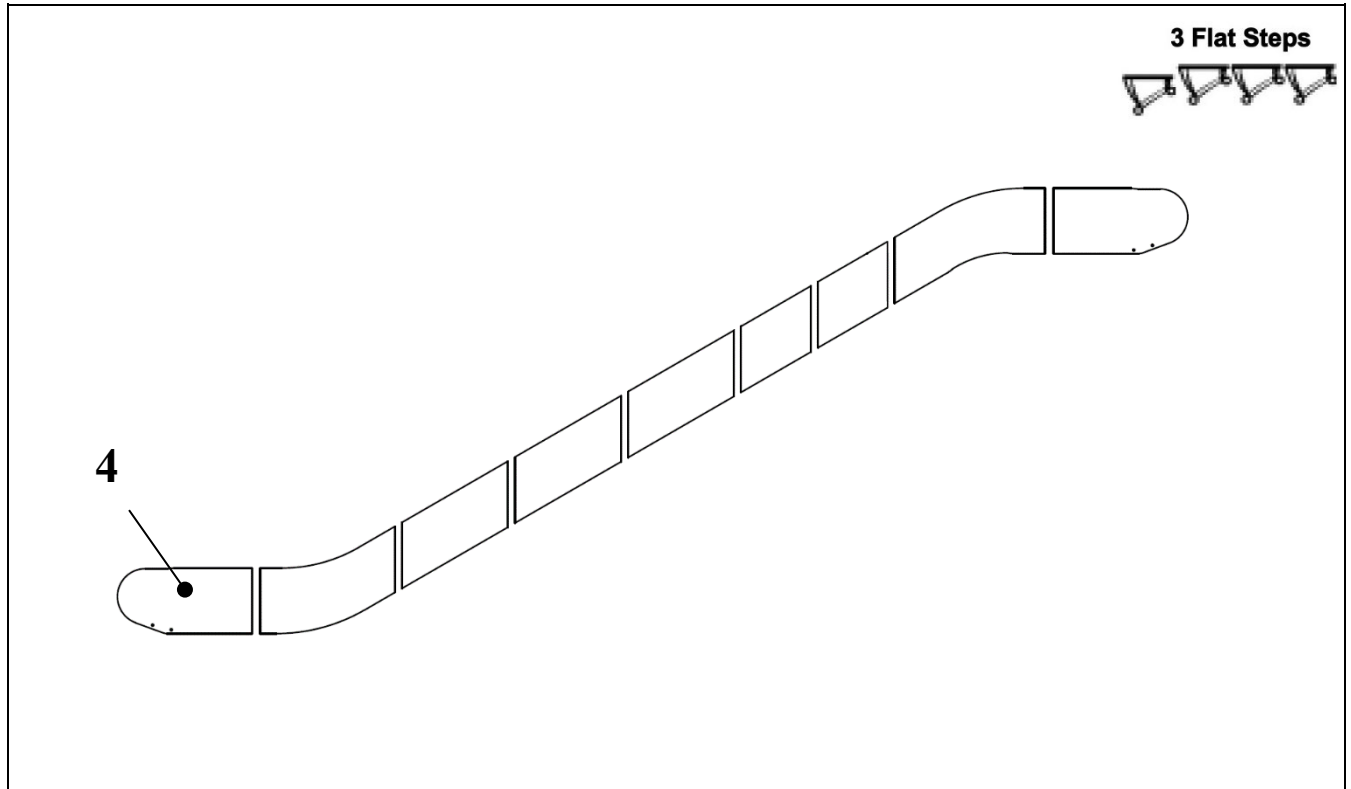

**ESCALATOR
BALUSTRADE GLASS PANEL
VERTICAL JOINTS**

57-HE0801G

REF. No.	HE0801G		Balustrade height	Inclination	Balustrade illumination	DESCRIPTION
	PART No.					
	PREFIX	MAT. SUFFIX				
4	HAA434AZ104...	ON REQUEST	1000	30°	NONE	GLASS PANEL, 3Flat Steps, Right Side
	HAA434AZ114...	ON REQUEST			Checked LED handrail light	
	HAA434AZ124...	ON REQUEST			Discontinuous Checked LED handrail light	
	HAA434AZ134...	ON REQUEST			Zonal LED handrail light	
	HAA434AZ144...	ON REQUEST			Sand blasting LED handrail light	
	HAA434AZ154...	ON REQUEST		35°	NONE	
	HAA434AZ164...	ON REQUEST			Checked LED handrail light	
	HAA434AZ174...	ON REQUEST			Discontinuous Checked LED handrail light	
	HAA434AZ184...	ON REQUEST			Zonal LED handrail light	
	HAA434AZ194...	ON REQUEST			Sand blasting LED handrail light