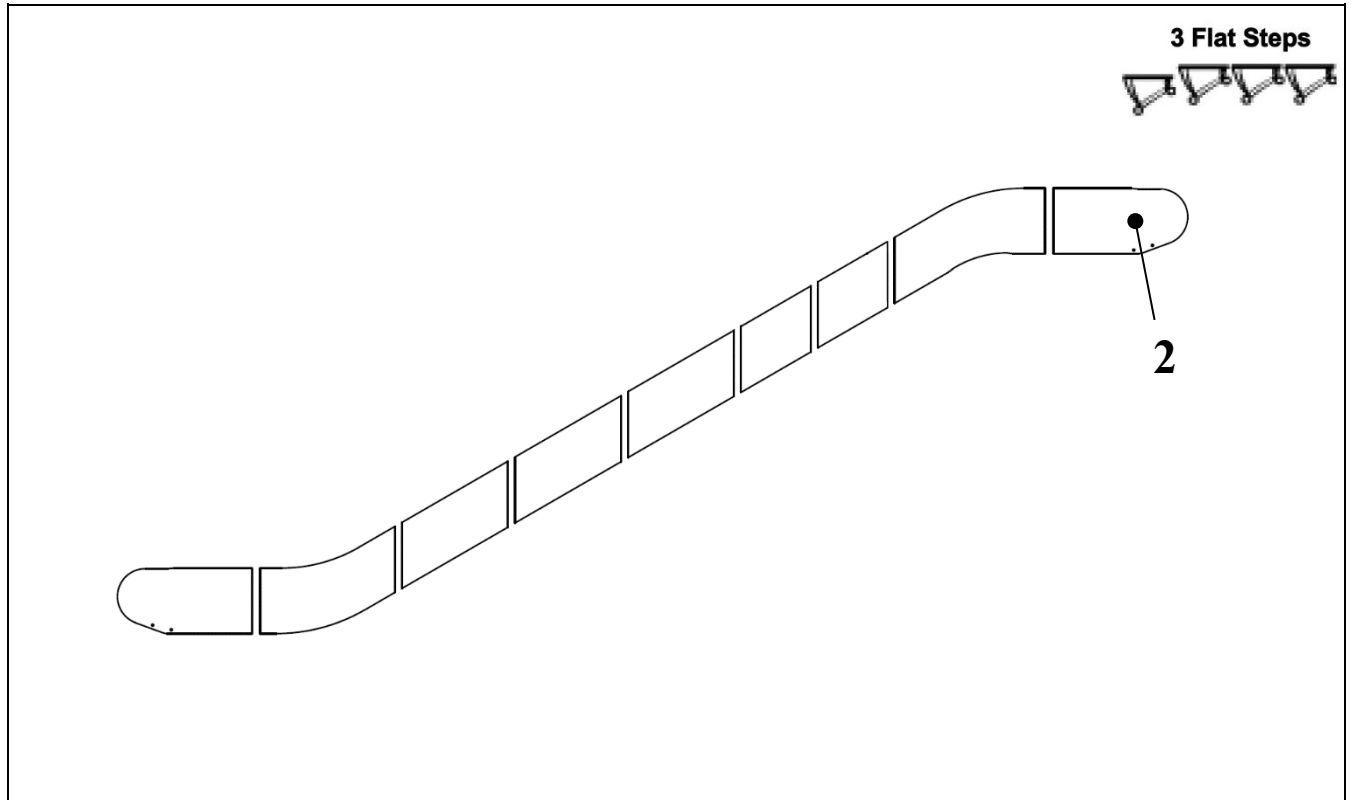

**ESCALATOR
BALUSTRADE GLASS PANEL
VERTICAL JOINTS**

57-HE0801G

REF. No.	HE0801G		Balustrade height	Inclination	Balustrade illumination	DESCRIPTION
	PART No.					
	PREFIX	MAT. SUFFIX				
2	HAA434AZ101...	ON REQUEST	1000	30°	NONE	GLASS PANEL, 3Flat Steps, Right Side
	HAA434AZ111...	ON REQUEST			Checked LED handrail light	
	HAA434AZ121...	ON REQUEST			Discontinuous Checked LED handrail light	
	HAA434AZ131...	ON REQUEST			Zonal LED handrail light	
	HAA434AZ141...	ON REQUEST			Sand blasting LED handrail light	
	HAA434AZ151...	ON REQUEST		35°	NONE	
	HAA434AZ161...	ON REQUEST			Checked LED handrail light	
	HAA434AZ171...	ON REQUEST			Discontinuous Checked LED handrail light	
	HAA434AZ181...	ON REQUEST			Zonal LED handrail light	
	HAA434AZ191...	ON REQUEST			Sand blasting LED handrail light