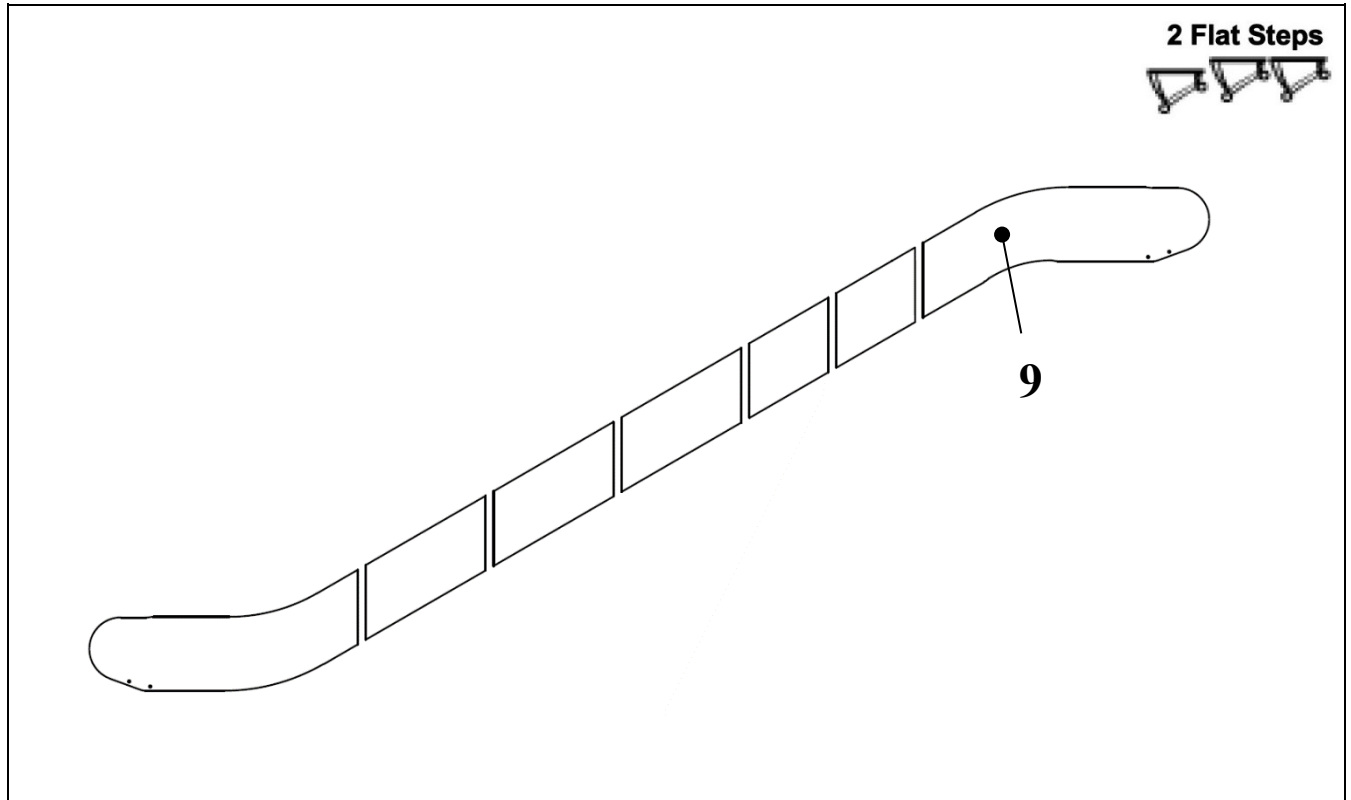

**ESCALATOR
BALUSTRADE GLASS PANEL
VERTICAL JOINTS**

57-HE0801G

REF. No.	HE0801G		Balustrade height	Inclination	Balustrade illumination	DESCRIPTION
	PART No.					
	PREFIX	MAT. SUFFIX				
9	HAA434BH101...	ON REQUEST	1000	30°	NONE	GLASS PANEL, 2Flat Steps, Left Side
	HAA434BH111...	ON REQUEST			Checked LED handrail light	
	HAA434BH121...	ON REQUEST			Discontinuous Checked LED handrail light	
	HAA434BH131...	ON REQUEST			Zonal LED handrail light	
	HAA434BH141...	ON REQUEST			Sand blasting LED handrail light	
	HAA434BH151...	ON REQUEST		35°	NONE	
	HAA434BH161...	ON REQUEST			Checked LED handrail light	
	HAA434BH171...	ON REQUEST			Discontinuous Checked LED handrail light	
	HAA434BH181...	ON REQUEST			Zonal LED handrail light	
	HAA434BH191...	ON REQUEST			Sand blasting LED handrail light