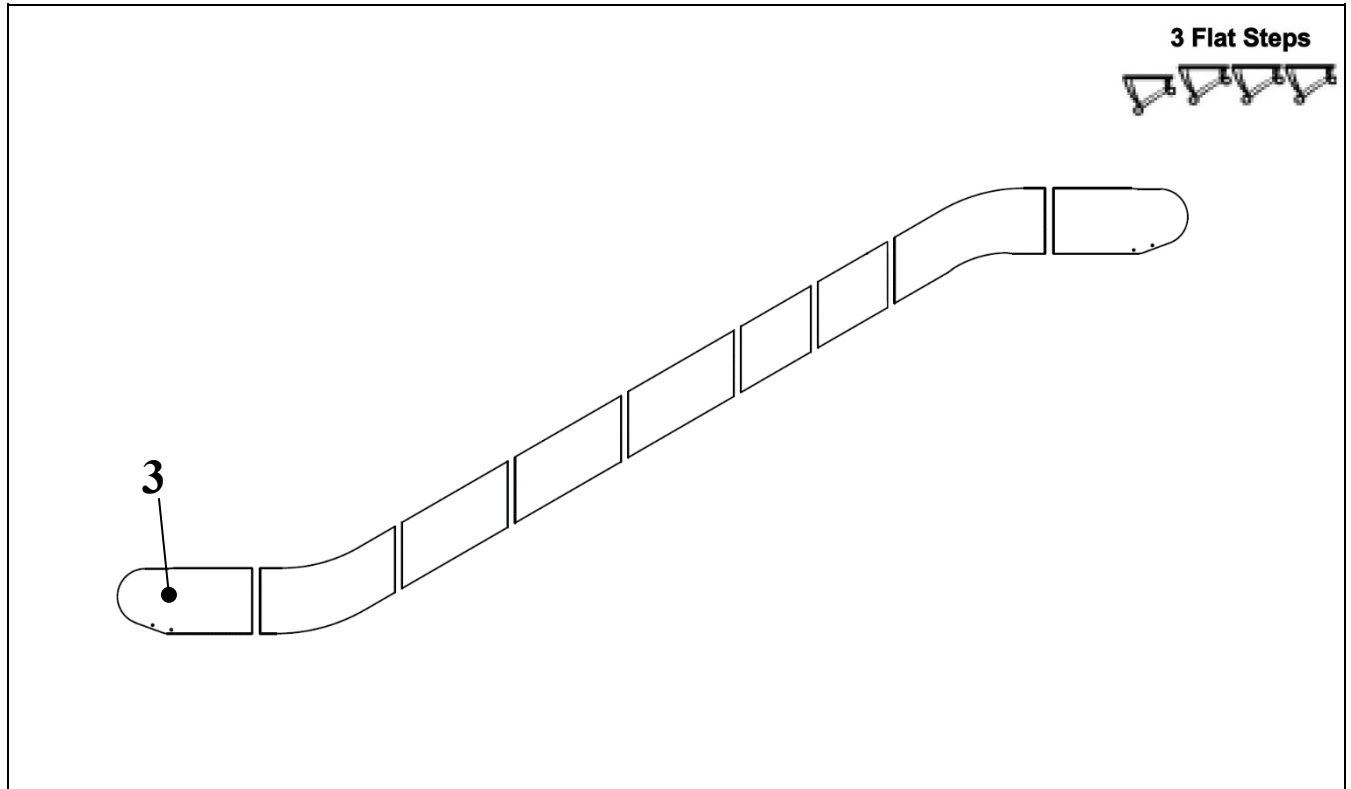

**ESCALATOR
BALUSTRADE GLASS PANEL
VERTICAL JOINTS**

57-HE0801G

REF. No.	HE0801G		Balustrade height	Inclination	Balustrade illumination	DESCRIPTION
	PART No.					
	PREFIX	MAT. SUFFIX				
3	HAA434AZ3...	ON REQUEST	930	30°	NONE	GLASS PANEL, 3Flat Steps, Left Side
	HAA434AZ13...	ON REQUEST			Checked LED handrail light	
	HAA434AZ23...	ON REQUEST			Discontinuous Checked LED handrail light	
	HAA434AZ33...	ON REQUEST			Zonal LED handrail light	
	HAA434AZ43...	ON REQUEST			Sand blasting LED handrail light	
	HAA434AZ53...	ON REQUEST		35°	NONE	
	HAA434AZ63...	ON REQUEST			Checked LED handrail light	
	HAA434AZ73...	ON REQUEST			Discontinuous Checked LED handrail light	
	HAA434AZ83...	ON REQUEST			Zonal LED handrail light	
	HAA434AZ93...	ON REQUEST			Sand blasting LED handrail light