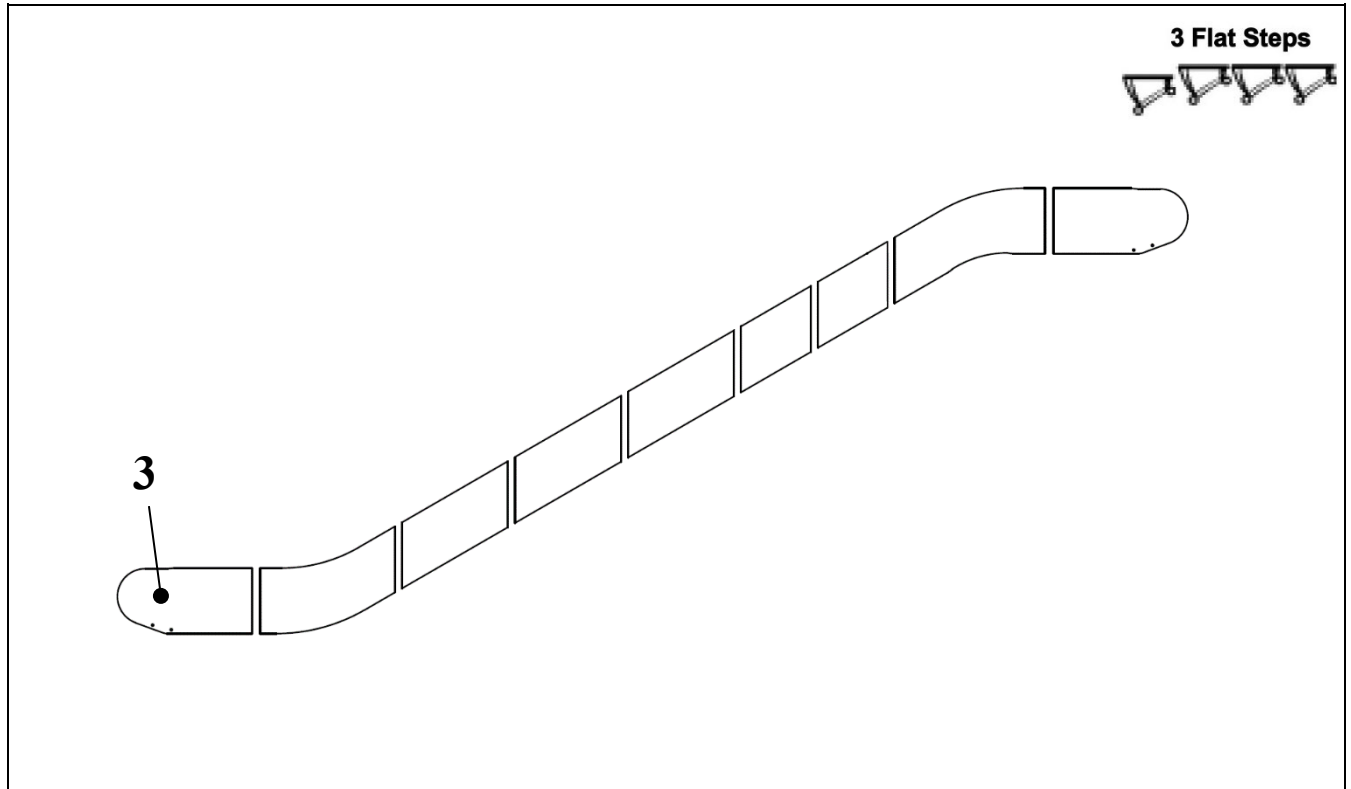

**ESCALATOR
BALUSTRADE GLASS PANEL
VERTICAL JOINTS**

57-HE0801G

REF. No.	HE0801G		Balustrade height	Inclination	Balustrade illumination	DESCRIPTION
	PART No.					
	PREFIX	MAT. SUFFIX				
3	HAA434AZ103...	ON REQUEST	1000	30°	NONE	GLASS PANEL, 3Flat Steps, Left Side
	HAA434AZ113...	ON REQUEST			Checked LED handrail light	
	HAA434AZ123...	ON REQUEST			Discontinuous Checked LED handrail light	
	HAA434AZ133...	ON REQUEST			Zonal LED handrail light	
	HAA434AZ143...	ON REQUEST			Sand blasting LED handrail light	
	HAA434AZ153...	ON REQUEST		35°	NONE	
	HAA434AZ163...	ON REQUEST			Checked LED handrail light	
	HAA434AZ173...	ON REQUEST			Discontinuous Checked LED handrail light	
	HAA434AZ183...	ON REQUEST			Zonal LED handrail light	
	HAA434AZ193...	ON REQUEST			Sand blasting LED handrail light