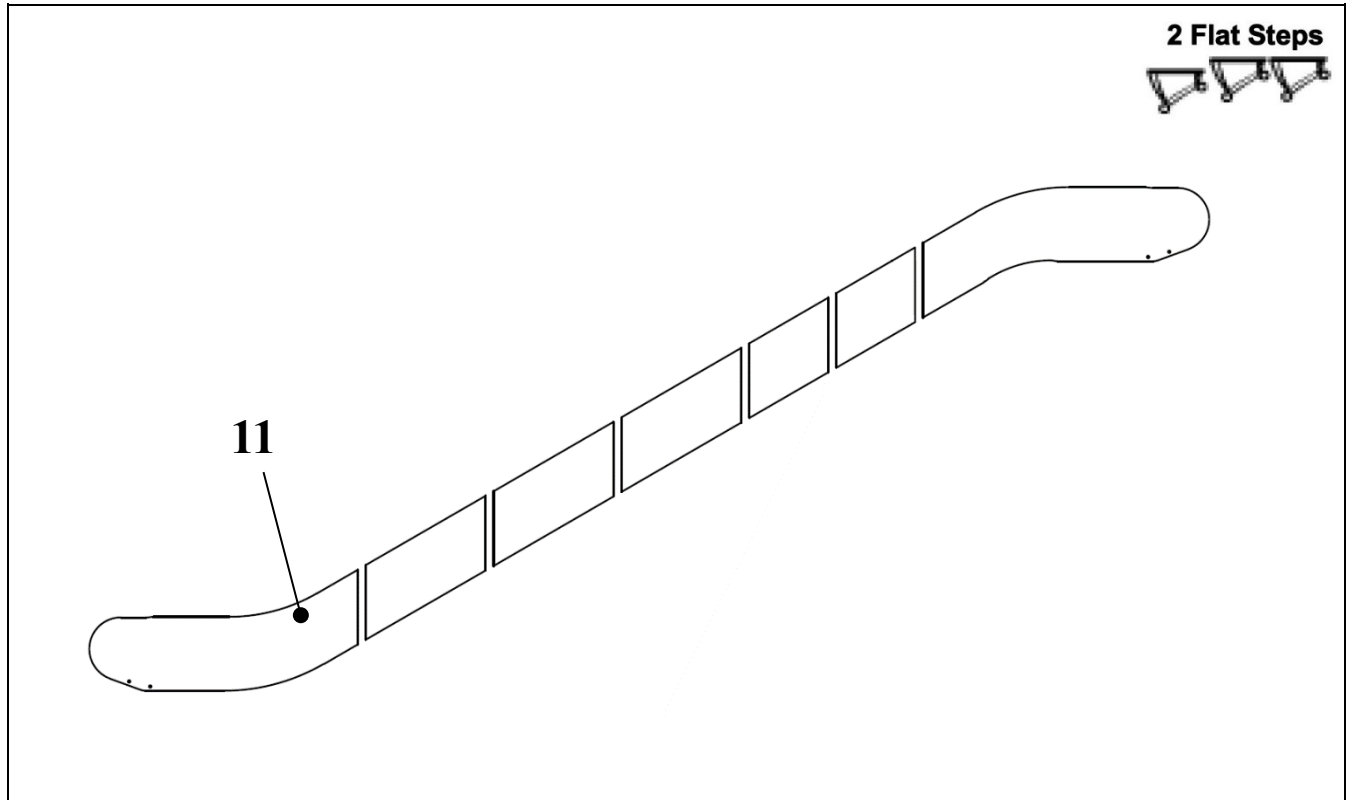

**ESCALATOR
BALUSTRADE GLASS PANEL
VERTICAL JOINTS**

57-HE0801G

REF. No.	HE0801G		Balustrade height	Inclination	Balustrade illumination	DESCRIPTION
	PART No.					
	PREFIX	MAT. SUFFIX				
11	HAA434BJ1...	ON REQUEST	930	30°	NONE	GLASS PANEL, 2Flat Steps, Left Side
	HAA434BJ11...	ON REQUEST			Checked LED handrail light	
	HAA434BJ21...	ON REQUEST			Discontinuous Checked LED handrail light	
	HAA434BJ31...	ON REQUEST			Zonal LED handrail light	
	HAA434BJ41...	ON REQUEST			Sand blasting LED handrail light	
	HAA434BJ51...	ON REQUEST		35°	NONE	
	HAA434BJ61...	ON REQUEST			Checked LED handrail light	
	HAA434BJ71...	ON REQUEST			Discontinuous Checked LED handrail light	
	HAA434BJ81...	ON REQUEST			Zonal LED handrail light	
	HAA434BJ91...	ON REQUEST			Sand blasting LED handrail light