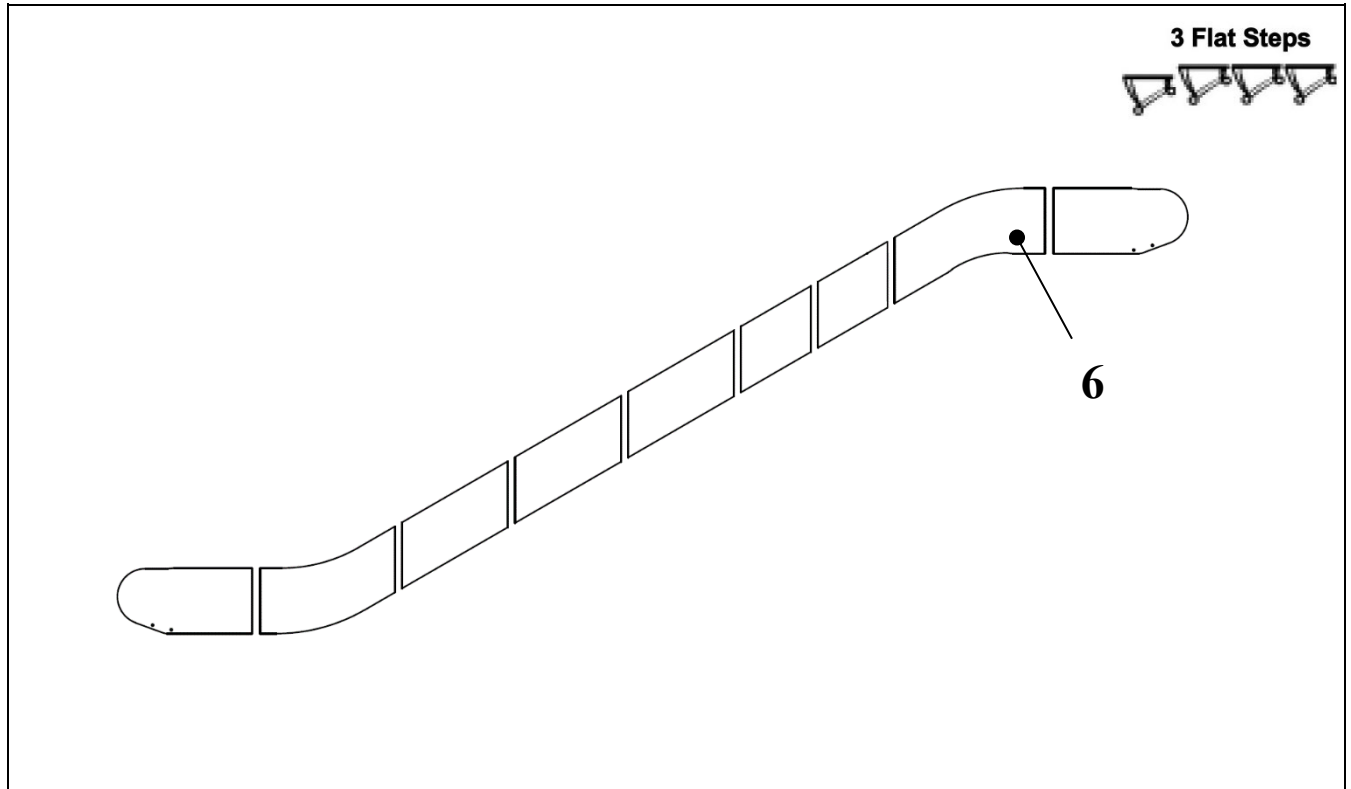

**ESCALATOR
BALUSTRADE GLASS PANEL
VERTICAL JOINTS**

57-HE0801G

REF. No.	HE0801G		Balustrade height	Inclination	Balustrade illumination	DESCRIPTION
	PART No.					
	PREFIX	MAT. SUFFIX				
6	HAA434BF2...	ON REQUEST	930	30°	NONE	GLASS PANEL, 3Flat Steps, Right Side
	HAA434BF12...	ON REQUEST			Checked LED handrail light	
	HAA434BF22...	ON REQUEST			Discontinuous Checked LED handrail light	
	HAA434BF32...	ON REQUEST			Zonal LED handrail light	
	HAA434BF42...	ON REQUEST			Sand blasting LED handrail light	
	HAA434BF52...	ON REQUEST		35°	NONE	
	HAA434BF62...	ON REQUEST			Checked LED handrail light	
	HAA434BF72...	ON REQUEST			Discontinuous Checked LED handrail light	
	HAA434BF82...	ON REQUEST			Zonal LED handrail light	
	HAA434BF92...	ON REQUEST			Sand blasting LED handrail light