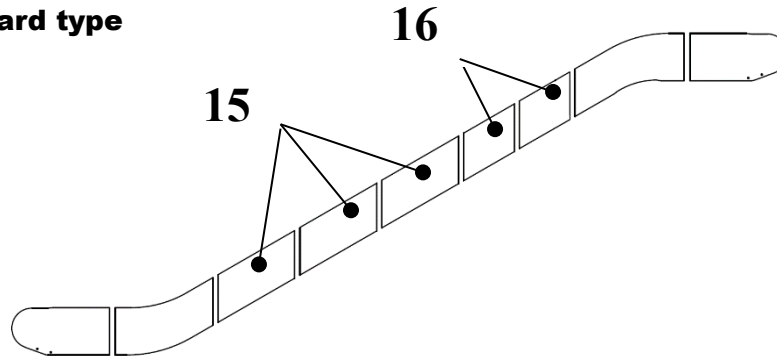

ESCALATOR BALUSTRADE GLASS PANEL VERTICAL JOINTS

57-HE0801G

For Standard type