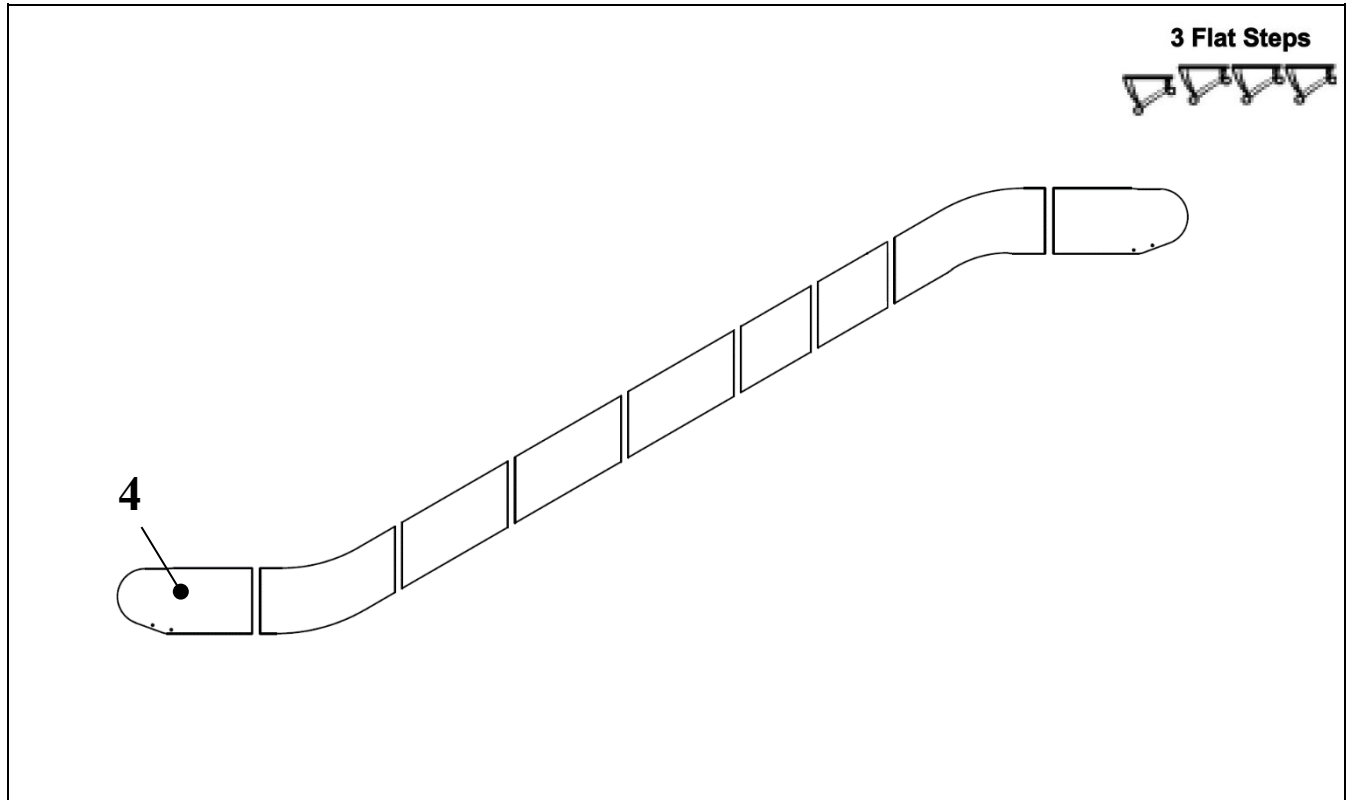

**ESCALATOR
BALUSTRADE GLASS PANEL
VERTICAL JOINTS**

57-HE0801G

REF. No.	HE0801G		Balustrade height	Inclination	Balustrade illumination	DESCRIPTION
	PART No.					
	PREFIX	MAT. SUFFIX				
4	HAA434AZ4...	ON REQUEST	930	30°	NONE	GLASS PANEL, 3Flat Steps, Right Side
	HAA434AZ14...	ON REQUEST			Checked LED handrail light	
	HAA434AZ24...	ON REQUEST			Discontinuous Checked LED handrail light	
	HAA434AZ34...	ON REQUEST			Zonal LED handrail light	
	HAA434AZ44...	ON REQUEST			Sand blasting LED handrail light	
	HAA434AZ54...	ON REQUEST		35°	NONE	
	HAA434AZ64...	ON REQUEST			Checked LED handrail light	
	HAA434AZ74...	ON REQUEST			Discontinuous Checked LED handrail light	
	HAA434AZ84...	ON REQUEST			Zonal LED handrail light	
	HAA434AZ94...	ON REQUEST			Sand blasting LED handrail light