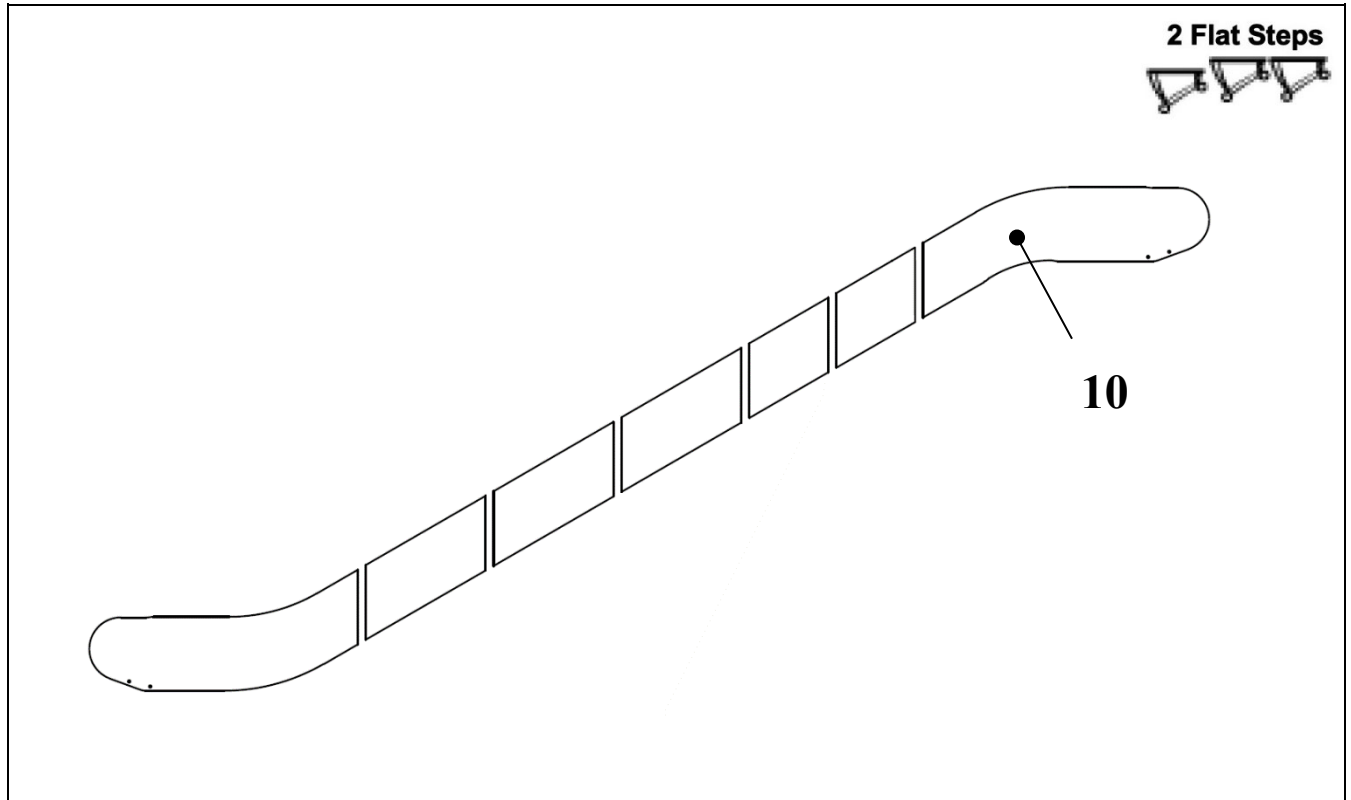

**ESCALATOR
BALUSTRADE GLASS PANEL
VERTICAL JOINTS**

57-HE0801G

REF. No.	HE0801G		Balustrade height	Inclination	Balustrade illumination	DESCRIPTION
	PART No.					
	PREFIX	MAT. SUFFIX				
10	HAA434BH2...	ON REQUEST	930	30°	NONE	GLASS PANEL, 2Flat Steps, Right Side
	HAA434BH12...	ON REQUEST			Checked LED handrail light	
	HAA434BH22...	ON REQUEST			Discontinuous Checked LED handrail light	
	HAA434BH32...	ON REQUEST			Zonal LED handrail light	
	HAA434BH42...	ON REQUEST			Sand blasting LED handrail light	
	HAA434BH52...	ON REQUEST		35°	NONE	
	HAA434BH62...	ON REQUEST			Checked LED handrail light	
	HAA434BH72...	ON REQUEST			Discontinuous Checked LED handrail light	
	HAA434BH82...	ON REQUEST			Zonal LED handrail light	
	HAA434BH92...	ON REQUEST			Sand blasting LED handrail light