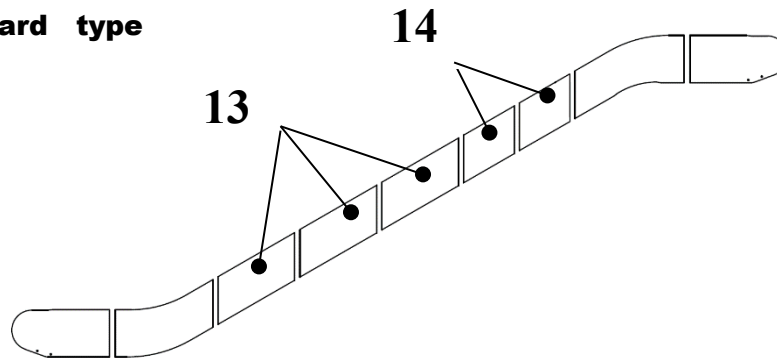

ESCALATOR BALUSTRADE GLASS PANEL VERTICAL JOINTS

57-HE0801G

For Standard type