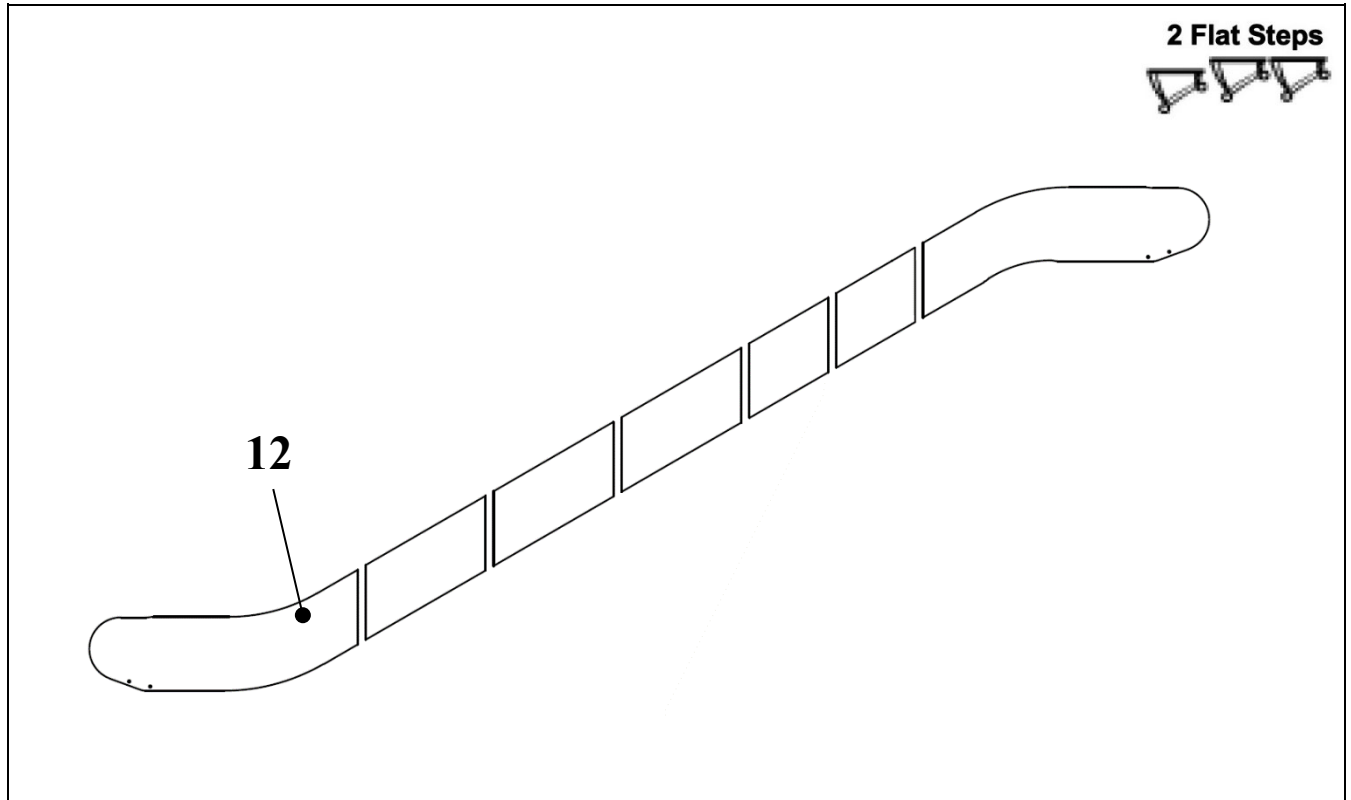

**ESCALATOR
BALUSTRADE GLASS PANEL
VERTICAL JOINTS**

57-HE0801G

REF. No.	HE0801G		Balustrade height	Inclination	Balustrade illumination	DESCRIPTION
	PART No.					
	PREFIX	MAT. SUFFIX				
12	HAA434BJ2...	ON REQUEST	930	30°	NONE	GLASS PANEL, 2Flat Steps, Right Side
	HAA434BJ12...	ON REQUEST			Checked LED handrail light	
	HAA434BJ22...	ON REQUEST			Discontinuous Checked LED handrail light	
	HAA434BJ32...	ON REQUEST			Zonal LED handrail light	
	HAA434BJ42...	ON REQUEST			Sand blasting LED handrail light	
	HAA434BJ52...	ON REQUEST		35°	NONE	
	HAA434BJ62...	ON REQUEST			Checked LED handrail light	
	HAA434BJ72...	ON REQUEST			Discontinuous Checked LED handrail light	
	HAA434BJ82...	ON REQUEST			Zonal LED handrail light	
	HAA434BJ92...	ON REQUEST			Sand blasting LED handrail light