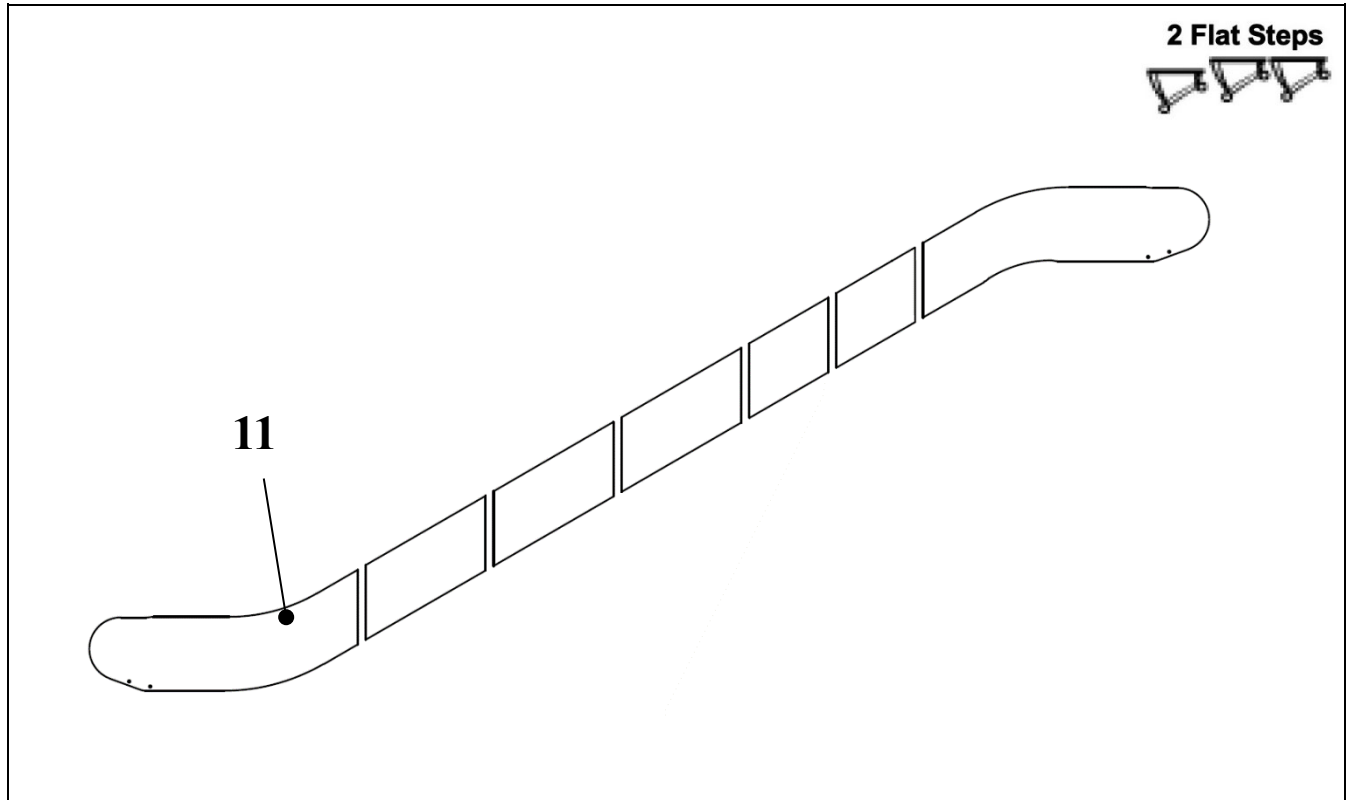

**ESCALATOR
BALUSTRADE GLASS PANEL
VERTICAL JOINTS**

57-HE0801G

REF. No.	HE0801G		Balustrade height	Inclination	Balustrade illumination	DESCRIPTION
	PART No.					
	PREFIX	MAT. SUFFIX				
11	HAA434BJ101...	ON REQUEST	1000	30°	NONE	GLASS PANEL, 2Flat Steps, Left Side
	HAA434BJ111...	ON REQUEST			Checked LED handrail light	
	HAA434BJ121...	ON REQUEST			Discontinuous Checked LED handrail light	
	HAA434BJ131...	ON REQUEST			Zonal LED handrail light	
	HAA434BJ141...	ON REQUEST			Sand blasting LED handrail light	
	HAA434BJ151...	ON REQUEST		35°	NONE	
	HAA434BJ161...	ON REQUEST			Checked LED handrail light	
	HAA434BJ171...	ON REQUEST			Discontinuous Checked LED handrail light	
	HAA434BJ181...	ON REQUEST			Zonal LED handrail light	
	HAA434BJ191...	ON REQUEST			Sand blasting LED handrail light