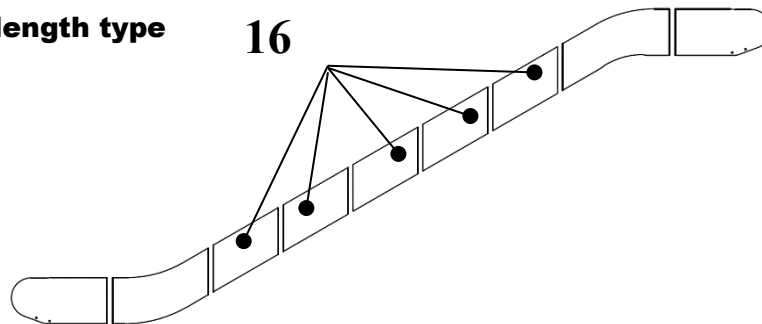

For Equal-length type