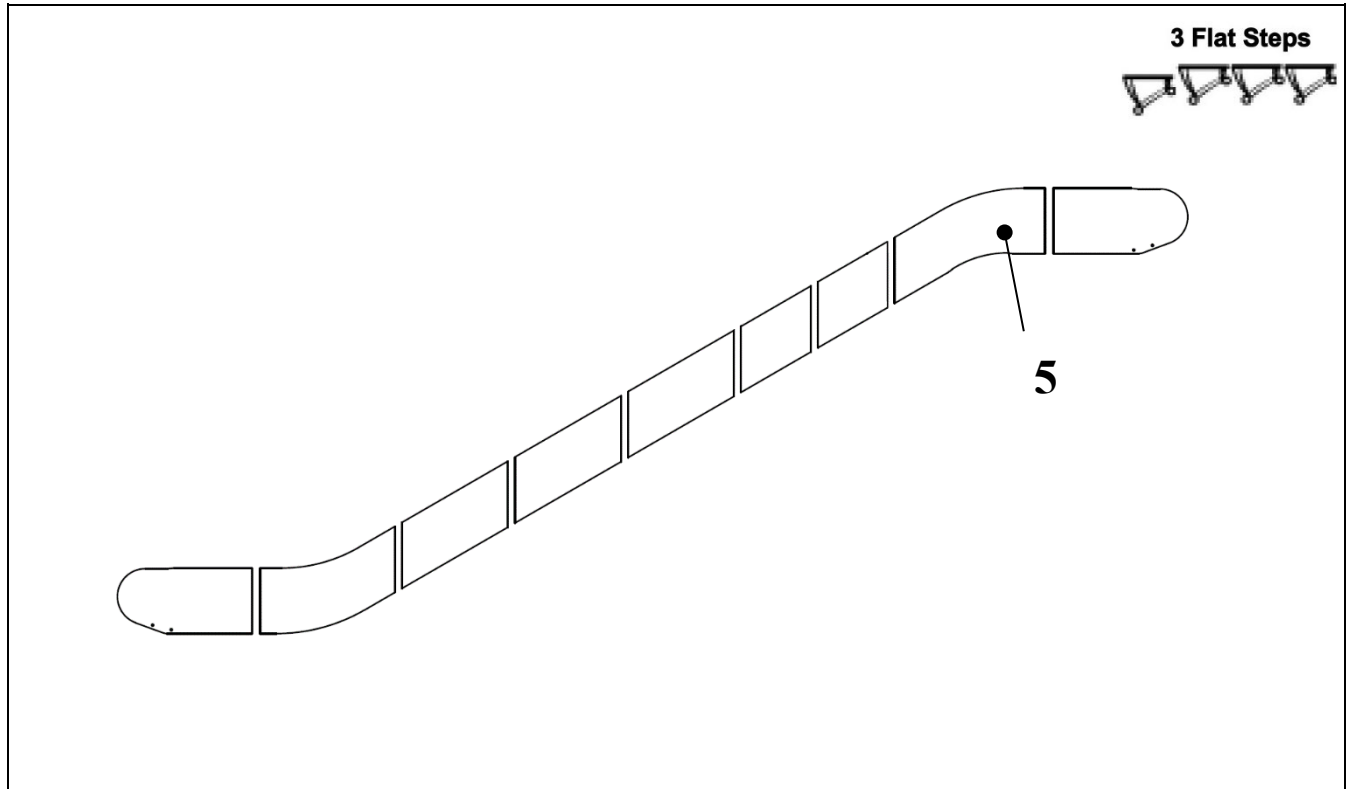

**ESCALATOR
BALUSTRADE GLASS PANEL
VERTICAL JOINTS**

57-HE0801G

REF. No.	HE0801G		Balustrade height	Inclination	Balustrade illumination	DESCRIPTION
	PART No.					
	PREFIX	MAT. SUFFIX				
5	HAA434BF1...	ON REQUEST	930	30°	NONE	GLASS PANEL, 3Flat Steps, Left Side
	HAA434BF11...	ON REQUEST			Checked LED handrail light	
	HAA434BF21...	ON REQUEST			Discontinuous Checked LED handrail light	
	HAA434BF31...	ON REQUEST			Zonal LED handrail light	
	HAA434BF41...	ON REQUEST			Sand blasting LED handrail light	
	HAA434BF51...	ON REQUEST		35°	NONE	
	HAA434BF61...	ON REQUEST			Checked LED handrail light	
	HAA434BF71...	ON REQUEST			Discontinuous Checked LED handrail light	
	HAA434BF81...	ON REQUEST			Zonal LED handrail light	
	HAA434BF91...	ON REQUEST			Sand blasting LED handrail light