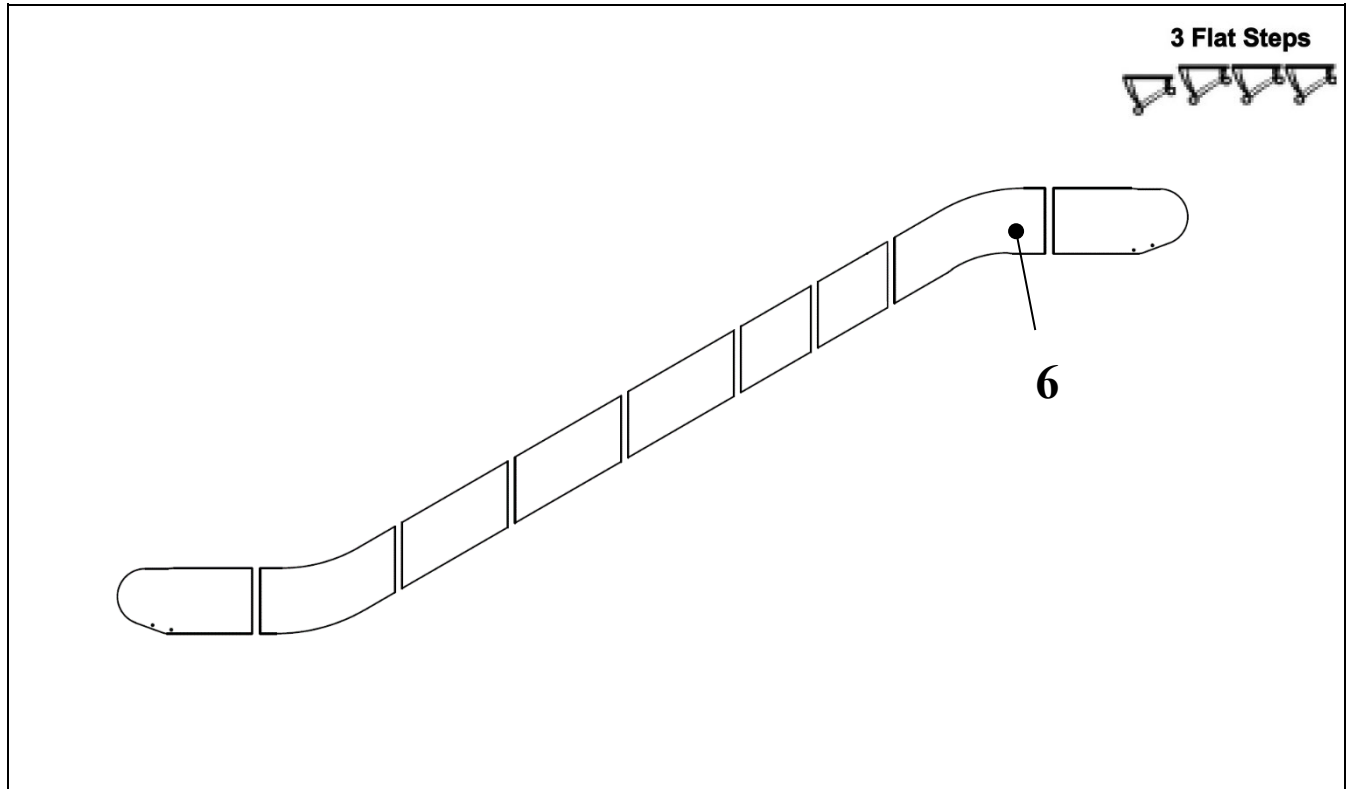

**ESCALATOR
BALUSTRADE GLASS PANEL
VERTICAL JOINTS**

57-HE0801G

REF. No.	HE0801G		Balustrade height	Inclination	Balustrade illumination	DESCRIPTION
	PART No.					
	PREFIX	MAT. SUFFIX				
6	HAA434BF102...	ON REQUEST	1000	30°	NONE	GLASS PANEL, 3Flat Steps, Right Side
	HAA434BF112...	ON REQUEST			Checked LED handrail light	
	HAA434BF122...	ON REQUEST			Discontinuous Checked LED handrail light	
	HAA434BF132...	ON REQUEST			Zonal LED handrail light	
	HAA434BF142...	ON REQUEST			Sand blasting LED handrail light	
	HAA434BF152...	ON REQUEST		35°	NONE	
	HAA434BF162...	ON REQUEST			Checked LED handrail light	
	HAA434BF172...	ON REQUEST			Discontinuous Checked LED handrail light	
	HAA434BF182...	ON REQUEST			Zonal LED handrail light	
	HAA434BF192...	ON REQUEST			Sand blasting LED handrail light