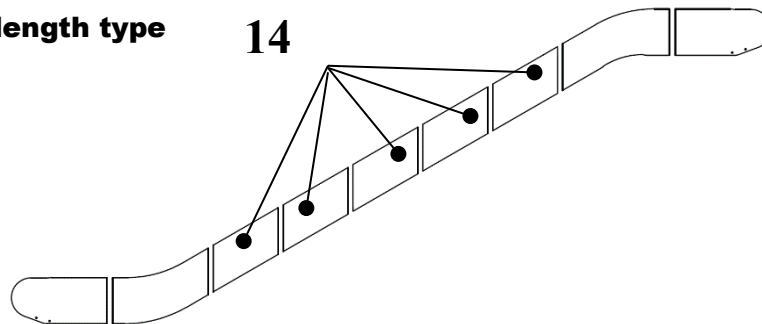

For Equal-length type