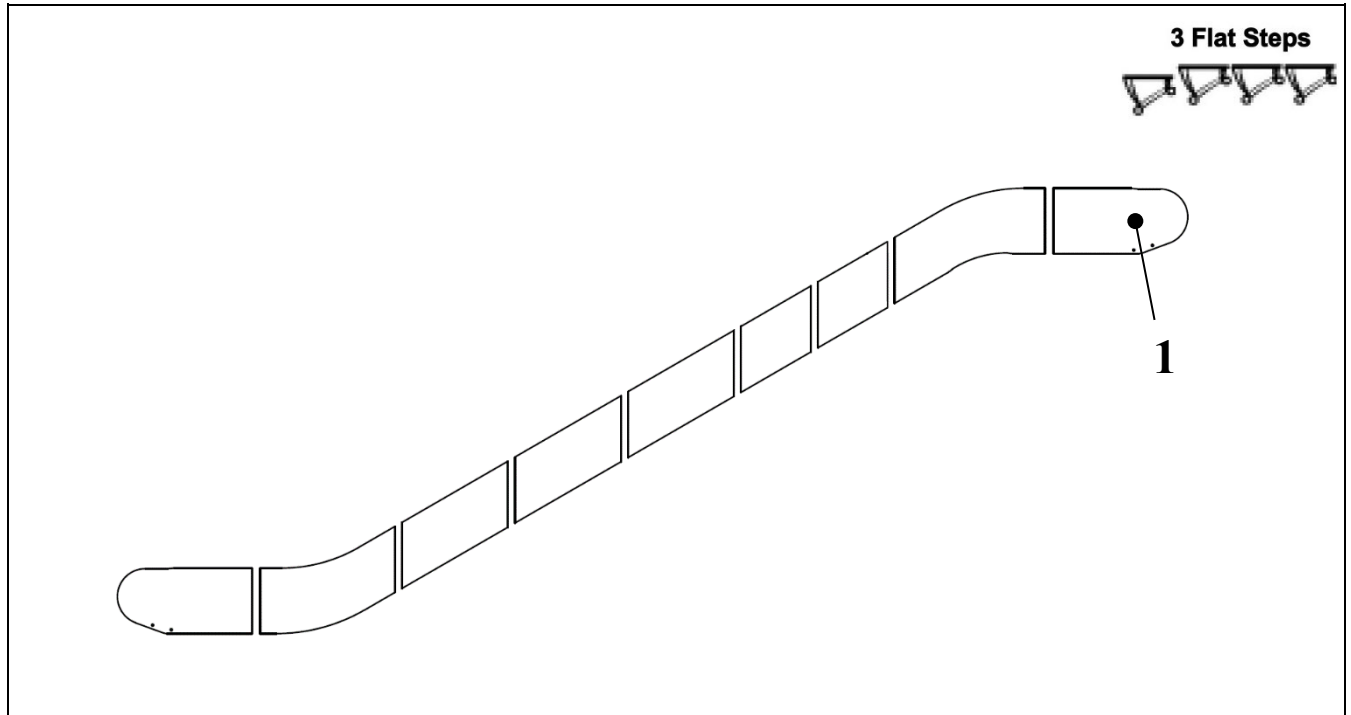

**ESCALATOR
BALUSTRADE GLASS PANEL
VERTICAL JOINTS**

57-HE0801G

REF. No.	HE0801G		Balustrade height	Inclination	Balustrade illumination	DESCRIPTION
	PART No.					
	PREFIX	MAT. SUFFIX				
1	HAA434AZ102...	ON REQUEST	1000	30°	NONE	GLASS PANEL, 3Flat Steps, Left Side
	HAA434AZ112...	ON REQUEST			Checked LED handrail light	
	HAA434AZ122...	ON REQUEST			Discontinuous Checked LED handrail light	
	HAA434AZ132...	ON REQUEST			Zonal LED handrail light	
	HAA434AZ142...	ON REQUEST			Sand blasting LED handrail light	
	HAA434AZ152...	ON REQUEST		35°	NONE	
	HAA434AZ162...	ON REQUEST			Checked LED handrail light	
	HAA434AZ172...	ON REQUEST			Discontinuous Checked LED handrail light	
	HAA434AZ182...	ON REQUEST			Zonal LED handrail light	
	HAA434AZ192...	ON REQUEST			Sand blasting LED handrail light