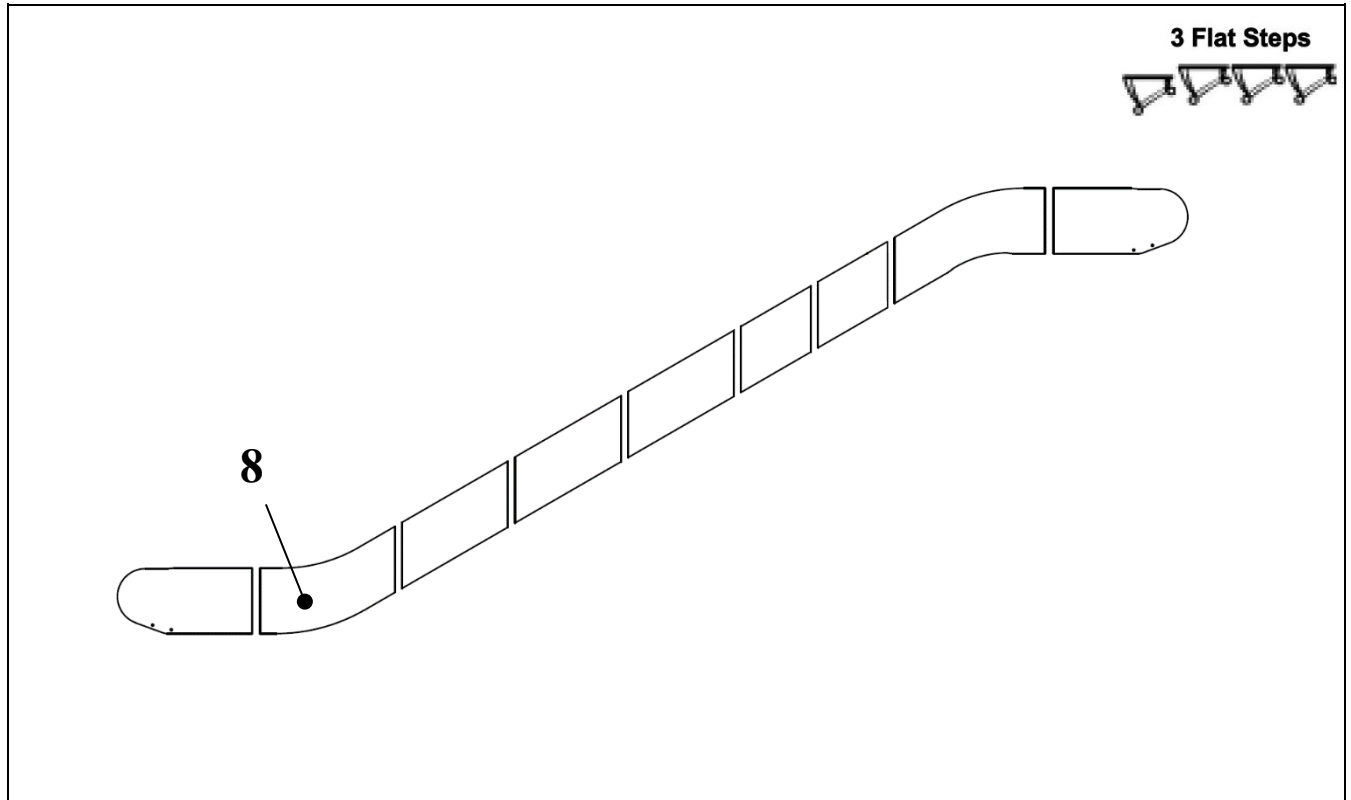

**ESCALATOR
BALUSTRADE GLASS PANEL
VERTICAL JOINTS**

57-HE0801G

REF. No.	HE0801G PART No.		Balustrade height	Inclination	Balustrade illumination	DESCRIPTION
	PREFIX	MAT. SUFFIX				
8	HAA434BG102...	ON REQUEST	1000	30°	NONE	GLASS PANEL, 3Flat Steps, Right Side
	HAA434BG112...	ON REQUEST			Checked LED handrail light	
	HAA434BG122...	ON REQUEST			Discontinuous Checked LED handrail light	
	HAA434BG132...	ON REQUEST			Zonal LED handrail light	
	HAA434BG142...	ON REQUEST			Sand blasting LED handrail light	
	HAA434BG152...	ON REQUEST		35°	NONE	
	HAA434BG162...	ON REQUEST			Checked LED handrail light	
	HAA434BG172...	ON REQUEST			Discontinuous Checked LED handrail light	
	HAA434BG182...	ON REQUEST			Zonal LED handrail light	
	HAA434BG192...	ON REQUEST			Sand blasting LED handrail light