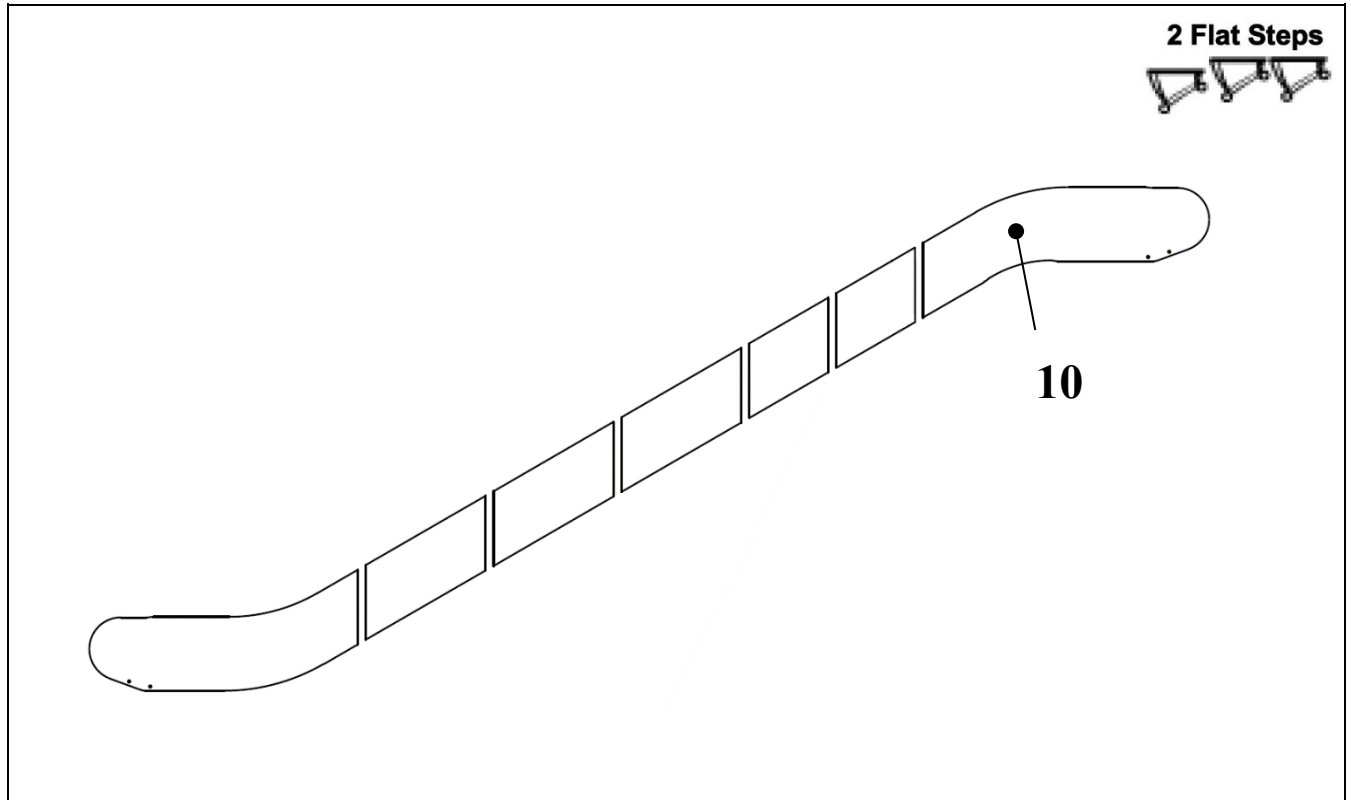

**ESCALATOR
BALUSTRADE GLASS PANEL
VERTICAL JOINTS**

57-HE0801G

REF. No.	HE0801G		Balustrade height	Inclination	Balustrade illumination	DESCRIPTION
	PART No.					
	PREFIX	MAT. SUFFIX				
10	HAA434BH102...	ON REQUEST	1000	30°	NONE	GLASS PANEL, 2Flat Steps, Right Side
	HAA434BH112...	ON REQUEST			Checked LED handrail light	
	HAA434BH122...	ON REQUEST			Discontinuous Checked LED handrail light	
	HAA434BH132...	ON REQUEST			Zonal LED handrail light	
	HAA434BH142...	ON REQUEST			Sand blasting LED handrail light	
	HAA434BH152...	ON REQUEST		35°	NONE	
	HAA434BH162...	ON REQUEST			Checked LED handrail light	
	HAA434BH172...	ON REQUEST			Discontinuous Checked LED handrail light	
	HAA434BH182...	ON REQUEST			Zonal LED handrail light	
	HAA434BH192...	ON REQUEST			Sand blasting LED handrail light