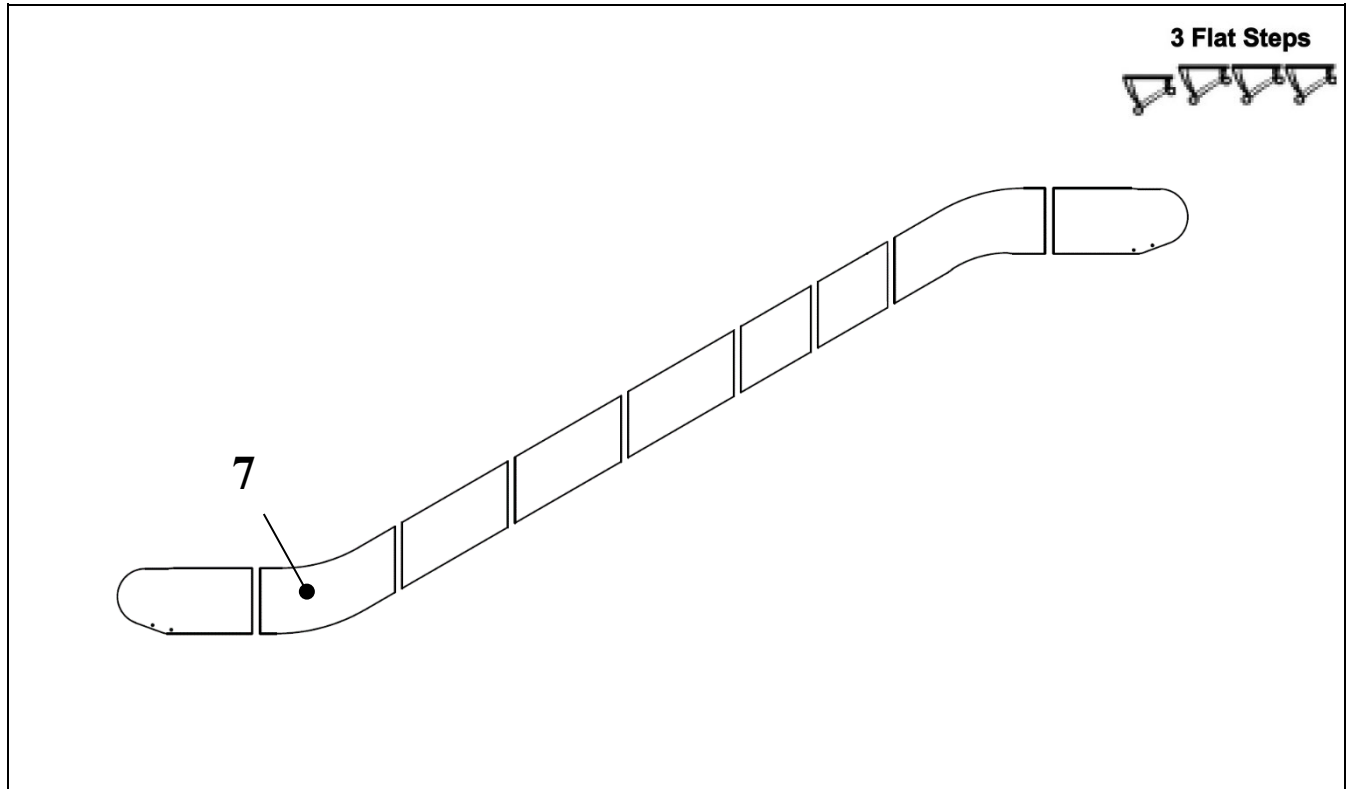

**ESCALATOR
BALUSTRADE GLASS PANEL
VERTICAL JOINTS**

57-HE0801G

REF. No.	HE0801G		Balustrade height	Inclination	Balustrade illumination	DESCRIPTION
	PART No.					
	PREFIX	MAT. SUFFIX				
7	HAA434BG101...	ON REQUEST	1000	30°	NONE	GLASS PANEL, 3Flat Steps, Left Side
	HAA434BG111...	ON REQUEST			Checked LED handrail light	
	HAA434BG121...	ON REQUEST			Discontinuous Checked LED handrail light	
	HAA434BG131...	ON REQUEST			Zonal LED handrail light	
	HAA434BG141...	ON REQUEST			Sand blasting LED handrail light	
	HAA434BG151...	ON REQUEST		35°	NONE	
	HAA434BG161...	ON REQUEST			Checked LED handrail light	
	HAA434BG171...	ON REQUEST			Discontinuous Checked LED handrail light	
	HAA434BG181...	ON REQUEST			Zonal LED handrail light	
	HAA434BG191...	ON REQUEST			Sand blasting LED handrail light