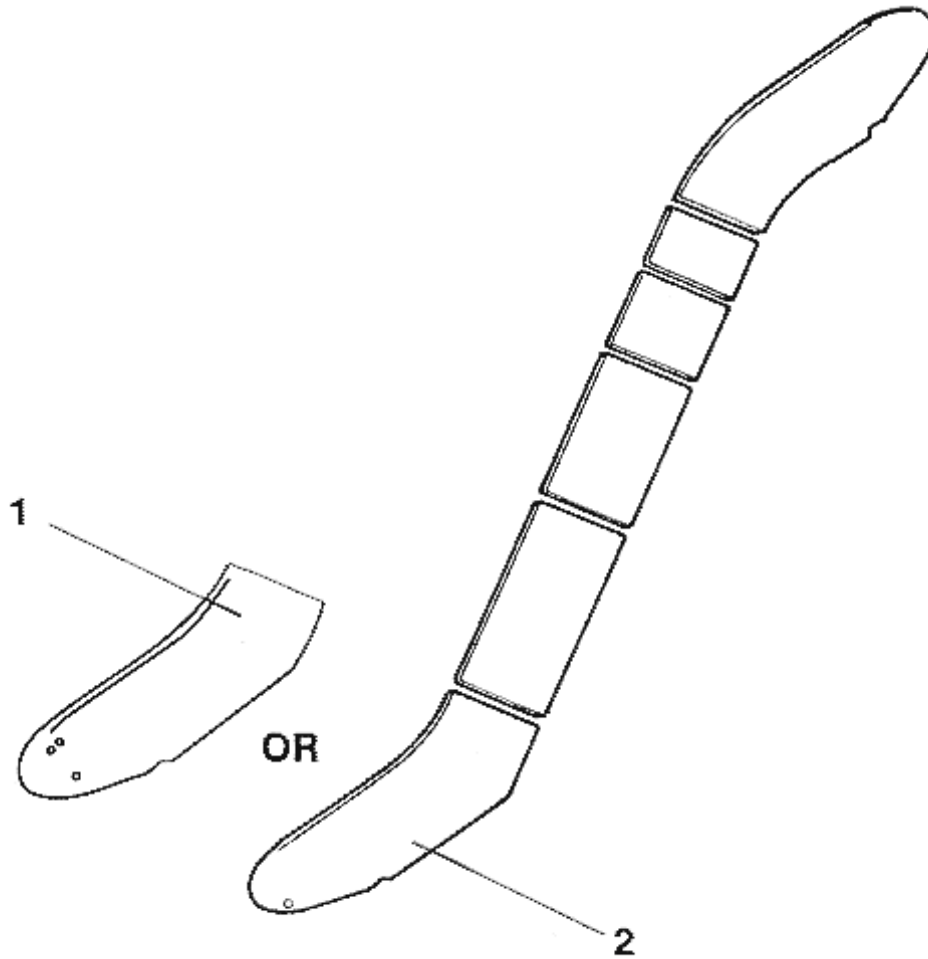

Page 2 - HANDRAIL GUIDE

**'L' = Specify Length**

REF. No.	VINTAGE R 01 PART OR ML	DESCRIPTION
1	YXGO402BBJ1	Handrail Guide
2	YXGO402BCC2	Handrail Guide
3	YXGO402BBH3	Handrail Guide
4	YXGO402BCB6	Handrail Guide
5	YXGO402BCA5	Handrail Guide
6	YXGO402BBK-V4	Handrail Guide, Incline Section 'L' = $\geq 1500$ MM) For order specify 'L'
7	YXGO402BCB-V1	Handrail Guide, Incline Section For order specify 'L'

SPL 57-YX9703HA - 506 Slimline - NAO Balustrade

Page 3 - GLASS PANEL UPPER LANDING

VINTAGE R 01		
REF. No.	PART OR ML	DESCRIPTION
1	GO434AJ33	Glass Panel, Upper Landing, Clear, w/Mounting Holes
	GO434AJ34	Glass Panel, Upper Landing, Smoked, w/Mounting Holes
	GO434AJ35	Glass Panel, Upper Landing, Green, w/Mounting Holes
	GO434AJ36	Glass Panel, Upper Landing, Bronze, w/Mounting Holes
2	GO434AJ37	Glass Panel, Upper Landing, Clear
	GO434AJ38	Glass Panel, Upper Landing, Smoked
	GO434AJ39	Glass Panel, Upper Landing, Green
	GO434AJ40	Glass Panel, Under Landing, Bronze

SPL 57-YX9703HA - 506 Slimline - NAO Balustrade

Page 4 - GLASS PANEL LOWER LANDING

VINTAGE R 01		
REF. No.	PART OR ML	DESCRIPTION
1	GO434AH37	Glass Panel, Lower Landing, Clear, w/Mounting Holes
	GO434AH38	Glass Panel, Lower Landing, Smoked, w/Mounting Holes
	GO434AH39	Glass Panel, Lower Landing, Green, w/Mounting Holes
	GO434AH40	Glass Panel, Lower Landing, Bronze, w/Mounting Holes
2	GO434AH41	Glass Panel, Lower Landing, Clear
	GO434AH42	Glass Panel, Lower Landing, Smoked
	GO434AH43	Glass Panel, Lower Landing, Green
	GO434AH44	Glass Panel, Lower Landing, Bronze