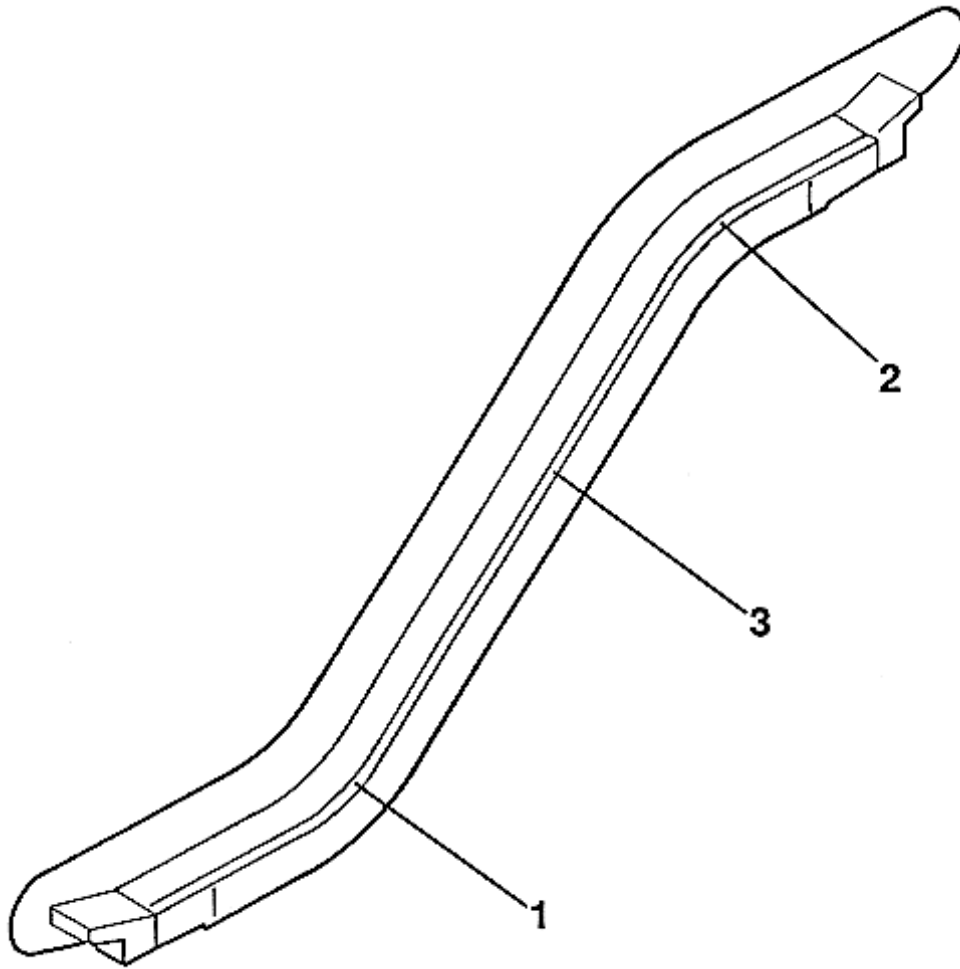

Page 5 - GLASS PANEL INCLINE SECTION

REF. No.	VINTAGE R 01 PART OR ML	DESCRIPTION
1	GO434AL-V13	Glass Panel, Incline Section, Clear For order specify of 'L' ≤1500, ≥2800
	GO434AL-V14	Glass Panel, Incline Section, Smoked For order specify of 'L' ≤1500, ≥2800
	GO434AL-V15	Glass Panel, Incline Section, Green For order specify of 'L' ≤1500, ≥2800
	GO434AL-V16	Glass Panel, Incline Section, Bronze For order specify of 'L' ≤1500, ≥2800

Page 6 - INTERIOR DECKING

VINTAGE R 01			
REF. No.	PART OR ML	DESCRIPTION	FINISH
1	YXGO402BAS1	Inner Decking Profile, Left hand	
	YXGO402BAS2	Inner Decking Profile, Right hand	
2	YXGO402BAT1	Inner Decking Profile, Left hand	Stainless
	YXGO402BAT2	Inner Decking Profile, Right hand	Steel
3	YXGO402BAR-V1	Inner Decking Profile, Left hand To be cut according to the dimensions	
	YXGO402BAR-V2	Inner Decking Profile, Right hand To be cut according to the dimensions	