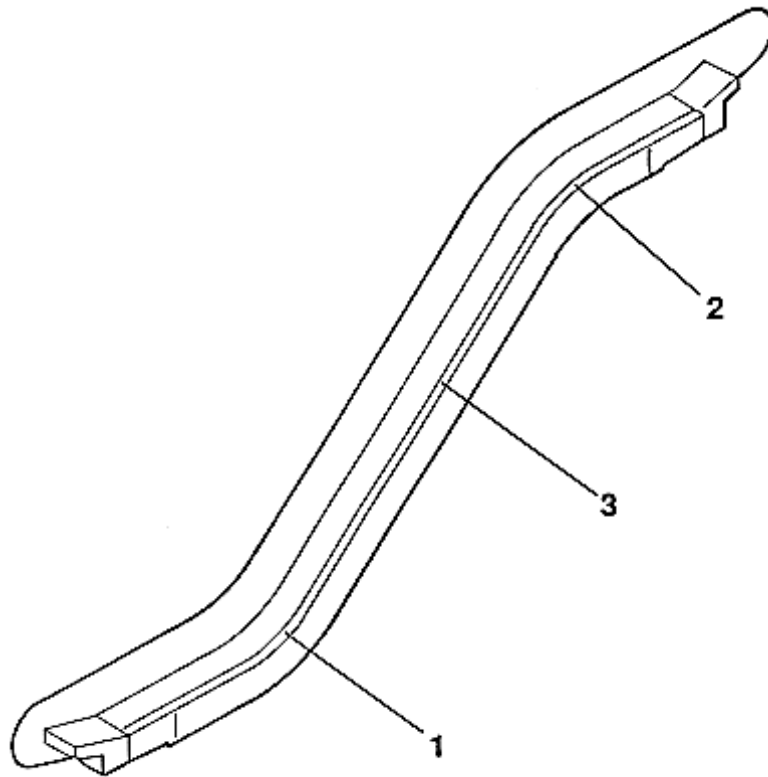

VINTAGE R 01			
REF. No.	PART OR ML	DESCRIPTION	
			FINISH
1	YXGO402BAS5	Inner Decking Profile, Left hand	
	YXGO402BAS6	Inner Decking Profile, Right hand	
2	YXGO402BAT5	Inner Decking Profile, Left hand	Bronze
	YXGO402BAT6	Inner Decking Profile, Right hand	Mirror
3	YXGO402BAR-V5	Inner Decking Profile, Left hand To be cut according to the dimensions	
	YXGO402BAR-V6	Inner Decking Profile, Right hand To be cut according to the dimensions