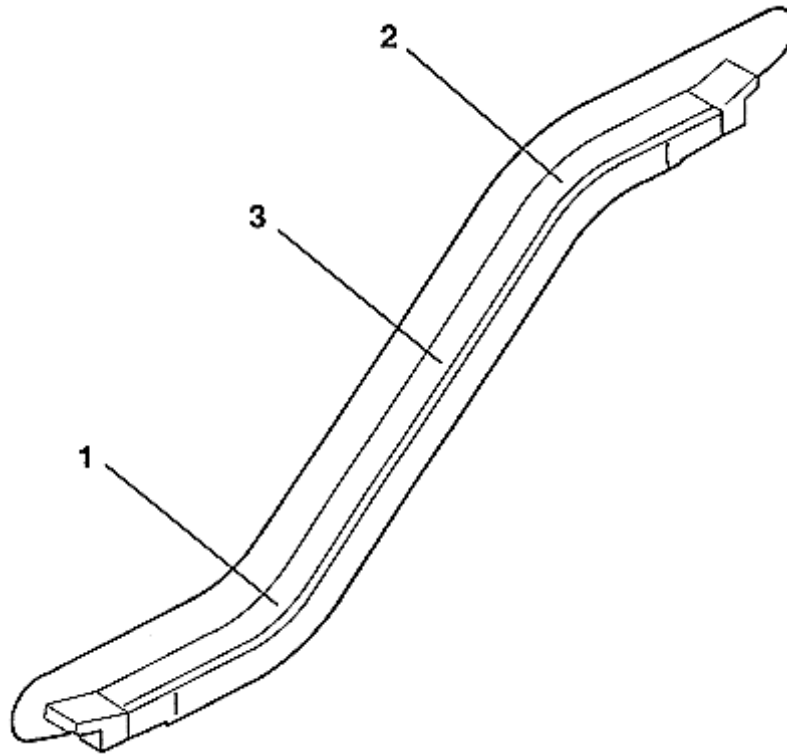

Page 9 - OUTER DECKING

VINTAGE R 01			
REF. No.	PART OR ML	DESCRIPTION	
			FINISH
1	YXGO402BAP1	Inner Decking Profile, Left hand	
	YXGO402BAP2	Inner Decking Profile, Right hand	
2	YXGO402BAL1	Inner Decking Profile, Left hand	
	YXGO402BAL2	Inner Decking Profile, Right hand	
3	YXGO402BAM-V1	Inner Decking Profile, 1-2964mm To be cut according to the dimensions	
	YXGO402BAM1	Inner Decking Profile, 2964mm	
			Stainless Steel