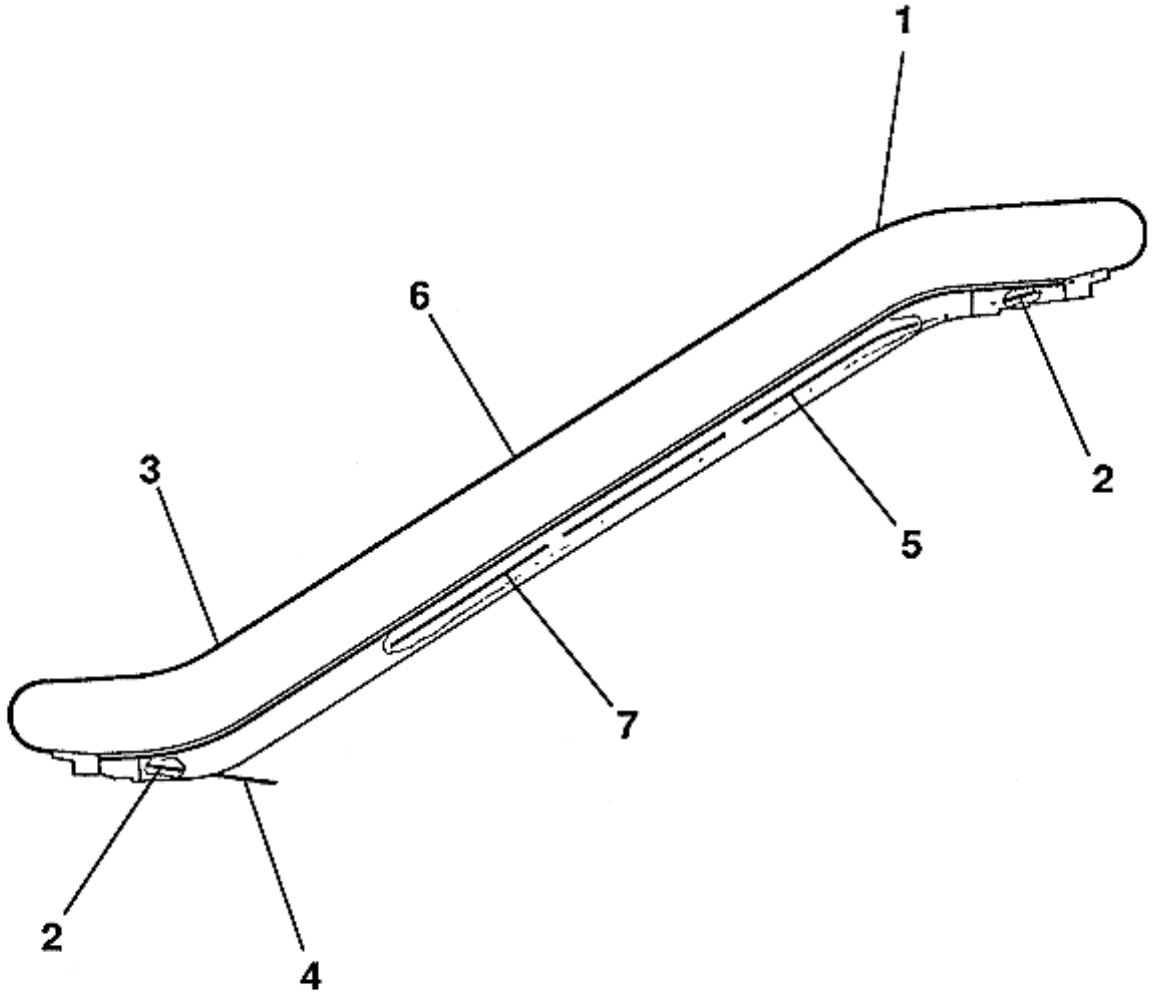

June 1989

Page 1

CONTRACT NO. _____		TYPE _____	YEAR _____	LIMITED TECHNOLOGIES OF OTIS ELEVATOR	
PARTS LISTING NO.				PARTS LISTING NO.	
CONTROLLER	10	TENSION CARTRIDGE	83		
CLICK CHECK	10	STOP	83		
INSPECTION DEVICE	10	STOP CHAIN	84		
STOP BUTTON	30	HANDRAIL DRIVE	85		
LUBRICATION SYSTEM	50	HANDRAIL ENTRY DEVICE	86		
DRIVE CHAINS	81	FLOORPLATE UP/LDG.	86		
MAJOR DRIVE	81	FLOORPLATE LOW/LDG.	86		
MAJOR SWIFT BRAKE	81	BALUSTRADE	87		
COMMUNICATION LIGHTS	84	SKIRT PANEL	87		
		FLUORESCENT LAMPS	87		
HANDRAIL TYPE _____		LENGTH _____	MM	COLOR _____	
BALUSTRADE FINISH _____					

Page 2 - HANDRAIL GUIDE

**'L' = Specify Length**

REF. No.	VINTAGE R 01 PART OR ML	DESCRIPTION
1	YXGO402BBJ1	Handrail Guide
2	YXGO402BCC2	Handrail Guide
3	YXGO402BBH3	Handrail Guide
4	YXGO402BCB6	Handrail Guide
5	YXGO402BCA5	Handrail Guide
6	YXGO402BBK-V4	Handrail Guide, Incline Section 'L' = $\geq 1500$ MM) For order specify 'L'
7	YXGO402BCB-V1	Handrail Guide, Incline Section For order specify 'L'