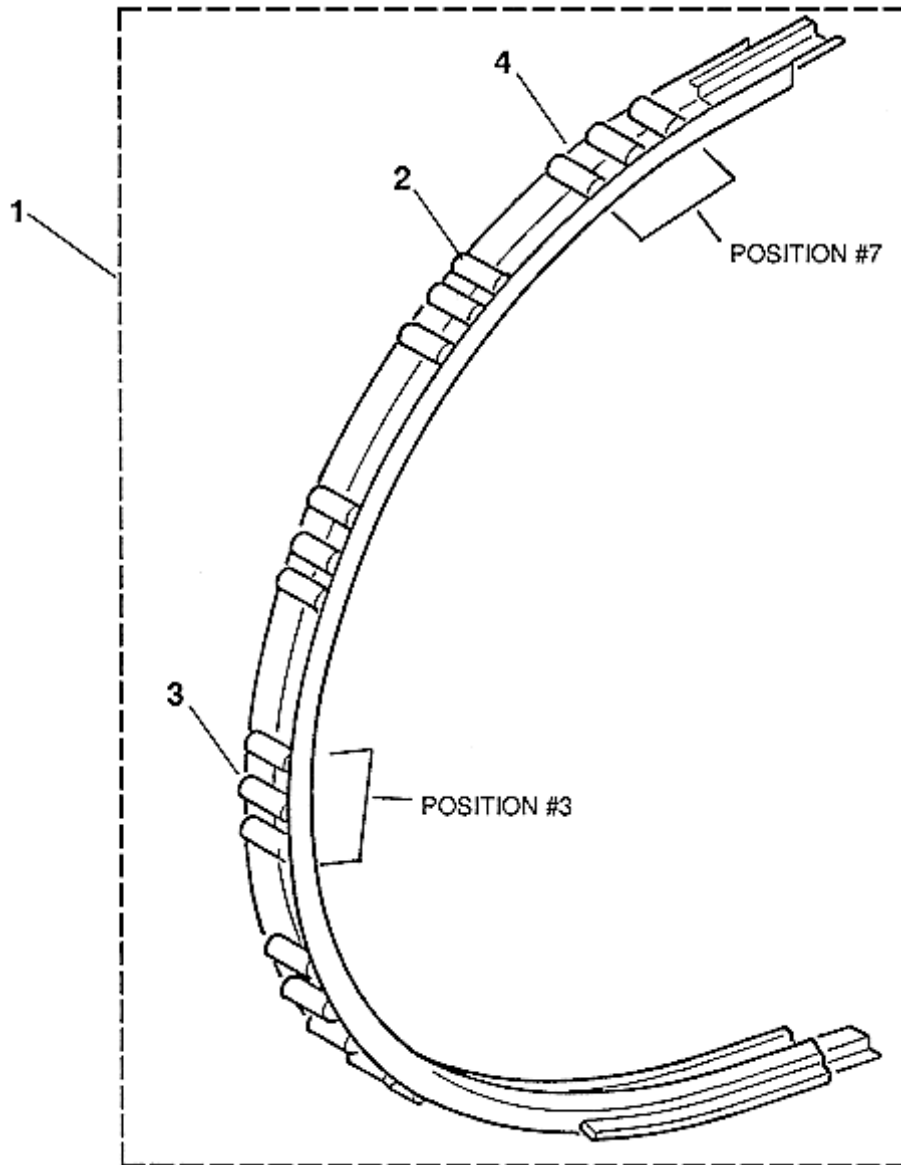

Page 12 - SKIRT PANELS

VINTAGE R 01		
REF. No.	PART OR ML	DESCRIPTION
1	YXGO438ARP1	Skirt Panel, Left hand
	YXGO438ARP2	Skirt Panel, Right hand
2	YXGO438ARV1	Skirt Panel, Left hand
	YXGO438ARV2	Skirt Panel, Right hand
3	YXGO438ASA1	Skirt Panel, Left hand
	YXGO438ASA2	Skirt Panel, Right hand
4	YXGO438ARK1	Skirt Panel, Left hand
	YXGO438ARK2	Skirt Panel, Right hand
5	YXGO438AML-V1	Skirt Panel, 602-1482 mm For order specify 'L'
	YXGO438AML1	Skirt Panel, 1482 mm

Page 14 - GLASS HOLDER

REF. No.	VINTAGE R 01 PART OR ML	DESCRIPTION
1	YXGO180AHX1	Glass Holder

SPL 57-YX9703HA - 506 Slimline - NAO Balustrade

Page 15

@SUBTITLE:NEWEL

VINTAGE R 01		
REF. No.	PART OR ML	DESCRIPTION
1	GOA402BBG3	Newel
2	GO456BJ1	Roller
3	GOA402BBG2	Three Roller Cluster, Pos. #3, Round for Curve Section
4	GOA402BBG4	Three Roller Cluser, Pos. #7, Flat for Top and Bottom