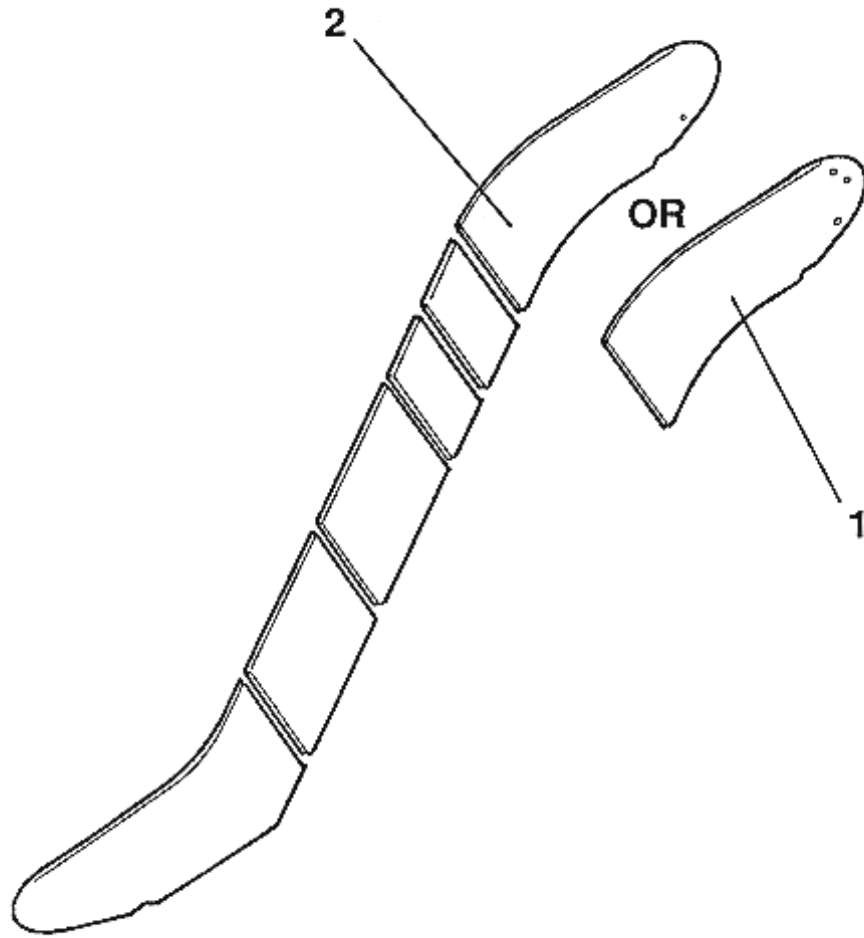

SPL 57-YX9703HA - 506 Slimline - NAO Balustrade

Page 3 - GLASS PANEL UPPER LANDING

VINTAGE R 01		
REF. No.	PART OR ML	DESCRIPTION
1	GO434AJ33	Glass Panel, Upper Landing, Clear, w/Mounting Holes
	GO434AJ34	Glass Panel, Upper Landing, Smoked, w/Mounting Holes
	GO434AJ35	Glass Panel, Upper Landing, Green, w/Mounting Holes
	GO434AJ36	Glass Panel, Upper Landing, Bronze, w/Mounting Holes
2	GO434AJ37	Glass Panel, Upper Landing, Clear
	GO434AJ38	Glass Panel, Upper Landing, Smoked
	GO434AJ39	Glass Panel, Upper Landing, Green
	GO434AJ40	Glass Panel, Under Landing, Bronze