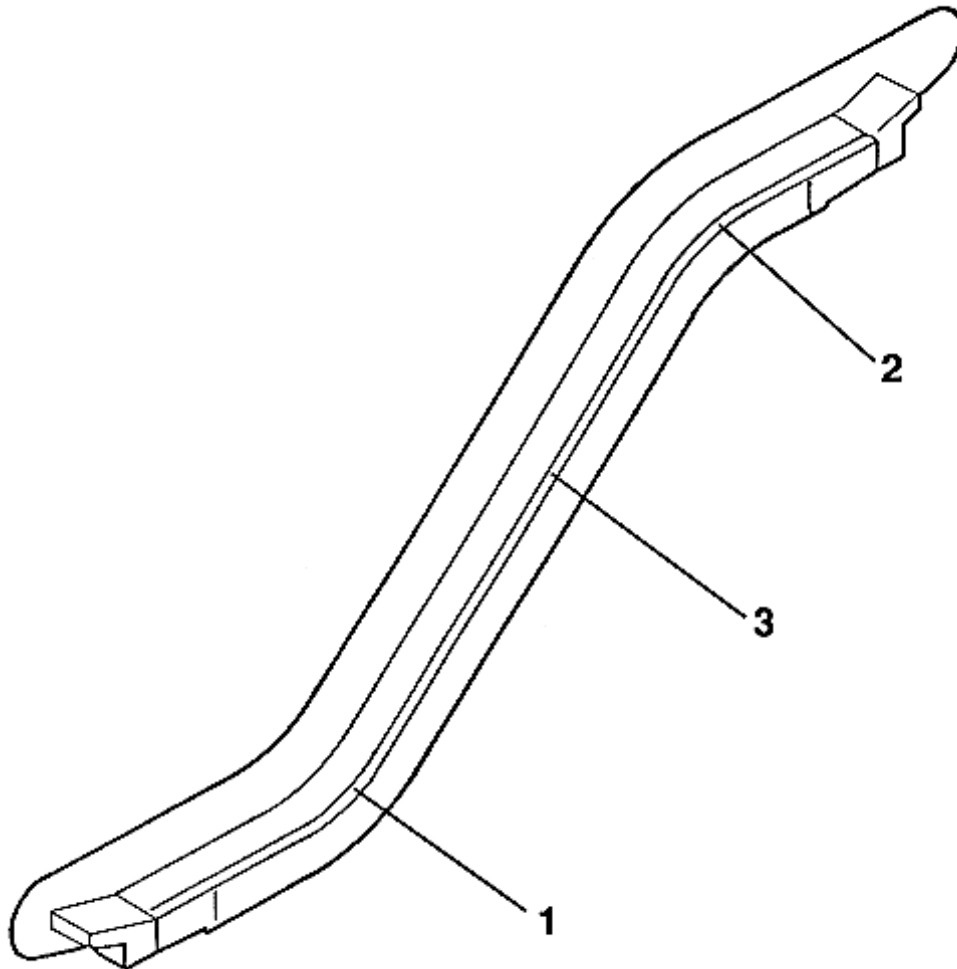

Page 6 - INTERIOR DECKING

VINTAGE R 01			
REF. No.	PART OR ML	DESCRIPTION	FINISH
1	YXGO402BAS1	Inner Decking Profile, Left hand	
	YXGO402BAS2	Inner Decking Profile, Right hand	
2	YXGO402BAT1	Inner Decking Profile, Left hand	Stainless
	YXGO402BAT2	Inner Decking Profile, Right hand	Steel
3	YXGO402BAR-V1	Inner Decking Profile, Left hand To be cut according to the dimensions	
	YXGO402BAR-V2	Inner Decking Profile, Right hand To be cut according to the dimensions