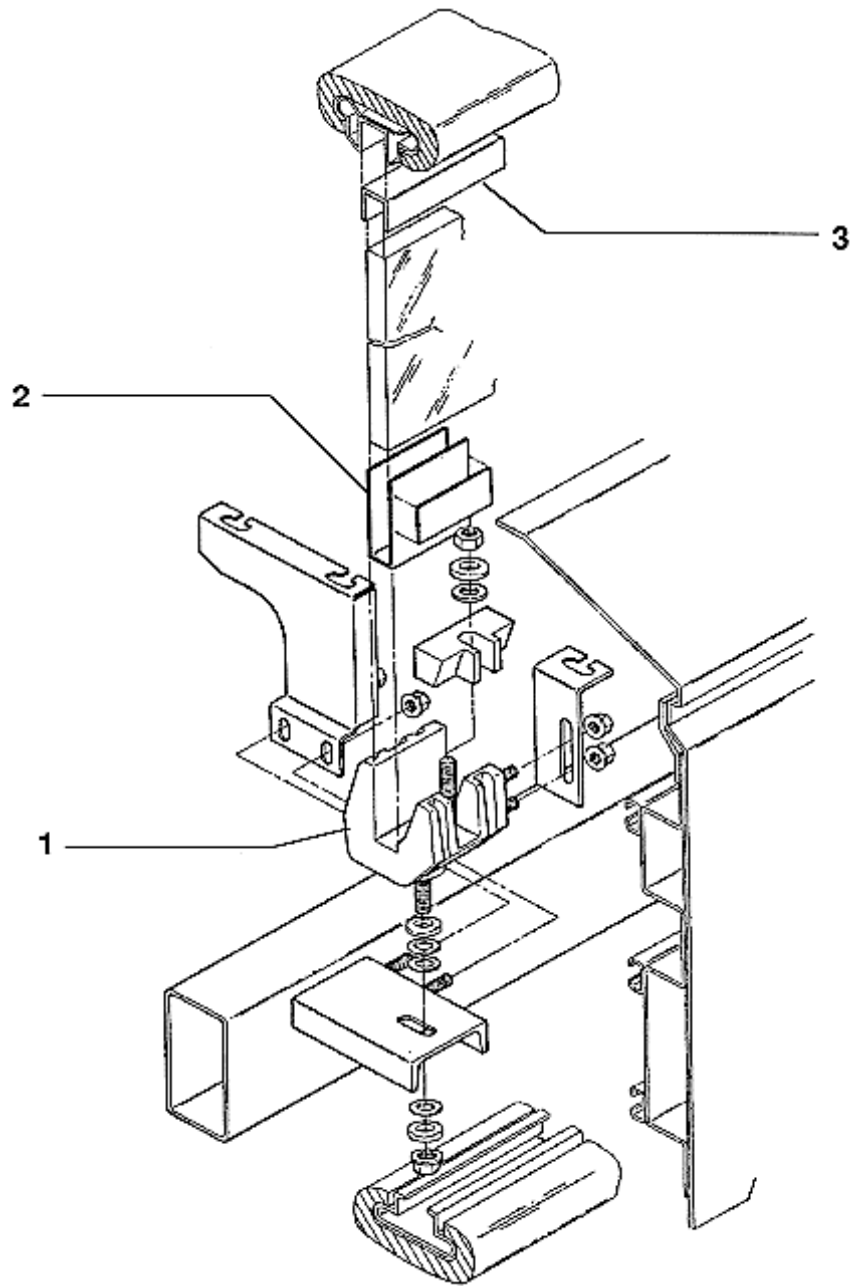

Page 13 - GLASS HOLDER, INCLINE SECTION

VINTAGE R 01		
REF. No.	PART OR ML	DESCRIPTION
1	YXGO336AT11	Glass Holder, Left hand
	YXGO336AT12	Glass Holder, Right hand
2	GO256T2	Glass Mounting Strip
3	2S-GO50TW	Glass Mounting Strip