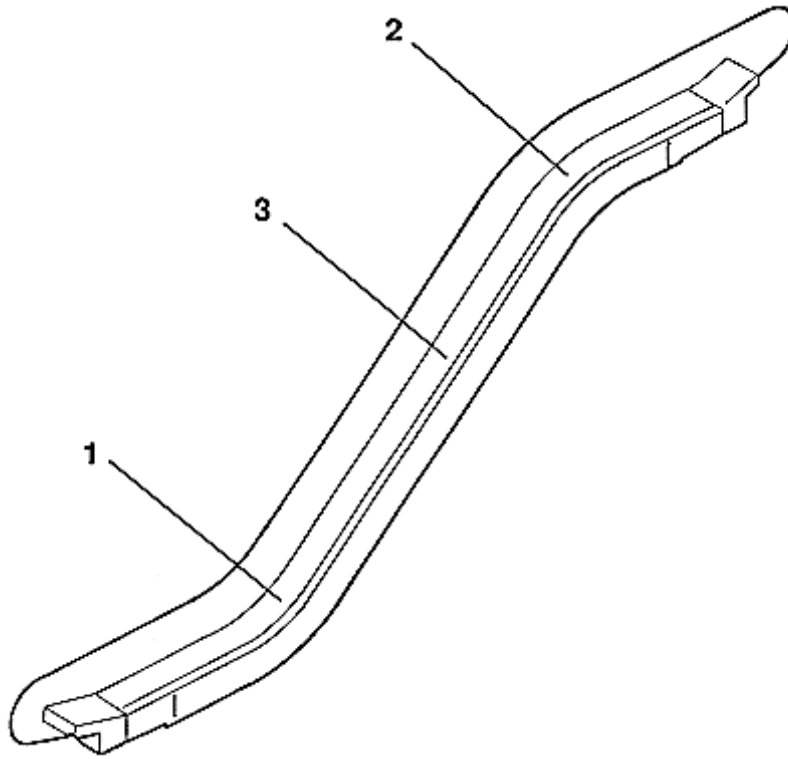

VINTAGE R 01			
REF. No.	PART OR ML	DESCRIPTION	FINISH
1	YXGO402BAP5	Inner Decking Profile, Left hand	
	YXGO402BAP6	Inner Decking Profile, Right hand	
2	YXGO402BAL5	Inner Decking Profile, Left hand	Bronze,
	YXGO402BAL6	Inner Decking Profile, Right hand	Mirror
3	YXGO402BAM-V3	Inner Decking Profile, <2964mm To be cut according to the dimensions	
	YXGO402BAM3	Inner Decking Profile, =2964mm