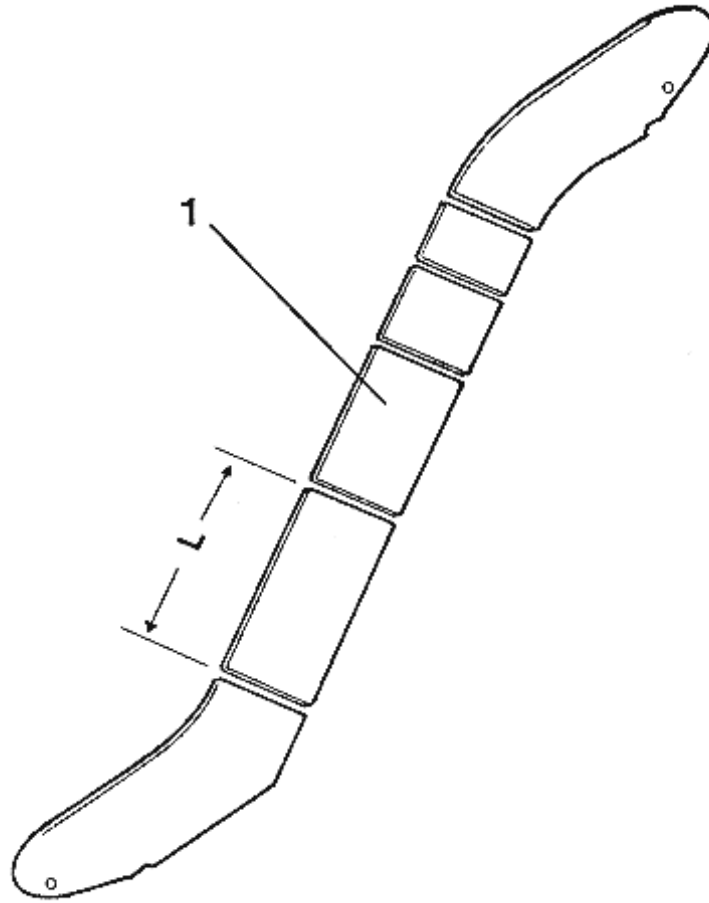

Page 5 - GLASS PANEL INCLINE SECTION

REF. No.	VINTAGE R 01 PART OR ML	DESCRIPTION
1	GO434AL-V13	Glass Panel, Incline Section, Clear For order specify of 'L' ≤1500, ≥2800
	GO434AL-V14	Glass Panel, Incline Section, Smoked For order specify of 'L' ≤1500, ≥2800
	GO434AL-V15	Glass Panel, Incline Section, Green For order specify of 'L' ≤1500, ≥2800
	GO434AL-V16	Glass Panel, Incline Section, Bronze For order specify of 'L' ≤1500, ≥2800