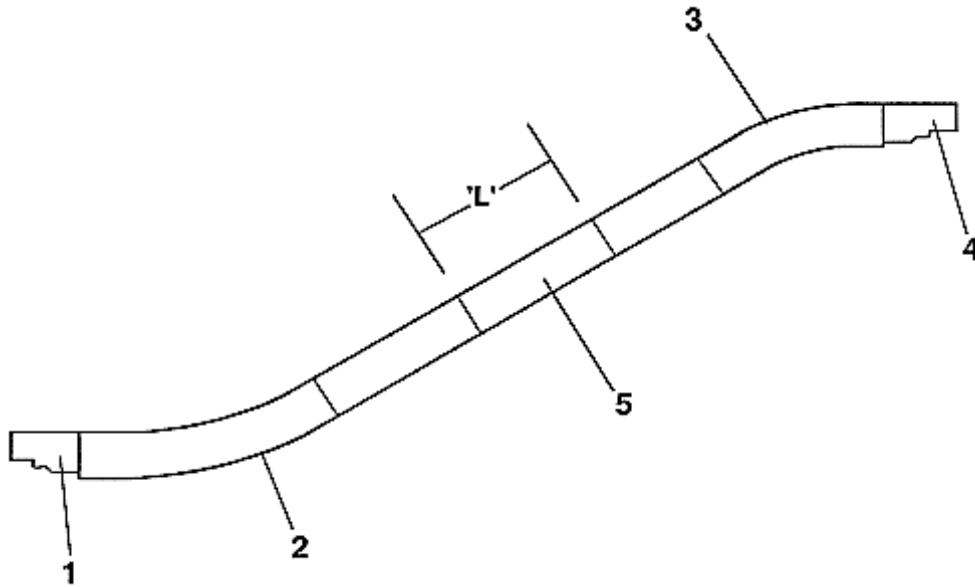

Page 12 - SKIRT PANELS

VINTAGE R 01		
REF. No.	PART OR ML	DESCRIPTION
1	YXGO438ARP1	Skirt Panel, Left hand
	YXGO438ARP2	Skirt Panel, Right hand
2	YXGO438ARV1	Skirt Panel, Left hand
	YXGO438ARV2	Skirt Panel, Right hand
3	YXGO438ASA1	Skirt Panel, Left hand
	YXGO438ASA2	Skirt Panel, Right hand
4	YXGO438ARK1	Skirt Panel, Left hand
	YXGO438ARK2	Skirt Panel, Right hand
5	YXGO438AML-V1	Skirt Panel, 602-1482 mm For order specify 'L'
	YXGO438AML1	Skirt Panel, 1482 mm