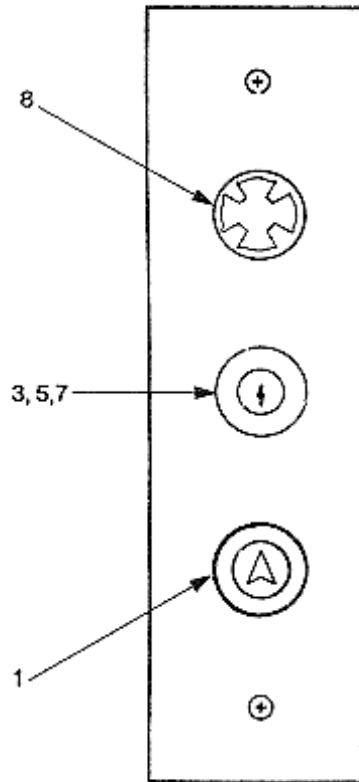

C-3079 - GAL Fixtures

TYPE 7900E

ARR. 9
ILLUSTRATED